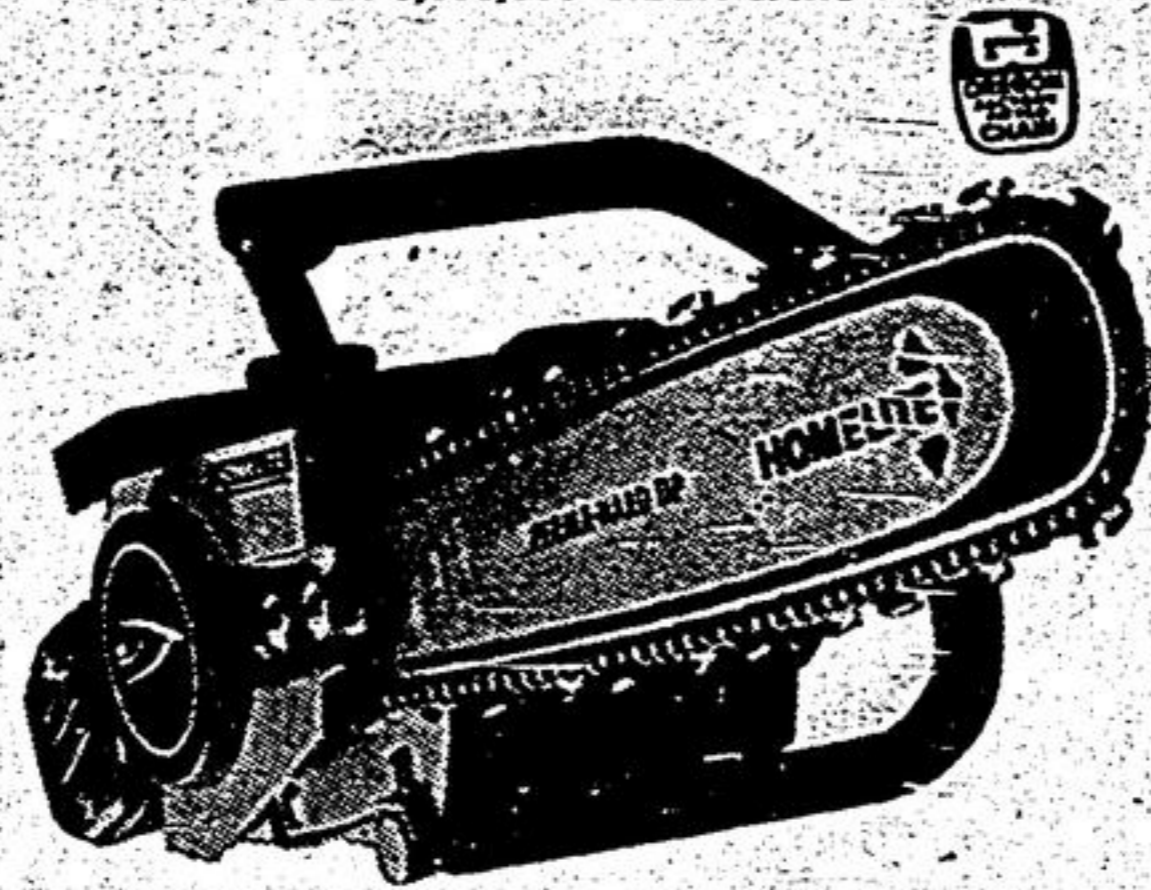

## Lawn Ranger

Three speed, 7 hp. The price leader of the Wheel Horse line. Backed by our unrivaled two-year guarantee.

List Price \$649.

May Special **\$595**

mower included

# HOMELITE

HOMELITE HAS BUILT AND SOLD OVER 3,000,000 CHAIN SAWS

*The chain saws with All the features!*

When you buy a HOMELITE chain saw, you get what you want most: Quality Workmanship, Maximum Safety, AND Service. YOU want a saw that is easy to start, easy to run, easy to handle. Right? You get all this and more when you buy a HOMELITE chain saw. The HOMELITE XL-1 is a lightweight, Simplex starting system for easy starting; fast, dependable starts every time. It takes up to a 20" blade. You can fell trees up to 3 feet in diameter. Drop around now and see our HOMELITE chain saws — especially the XL-1. We'll gladly tell you all about it. It's a winner that pays for itself! How much? **NOW ONLY \$159.95** Complete with 1 cutting attachment.