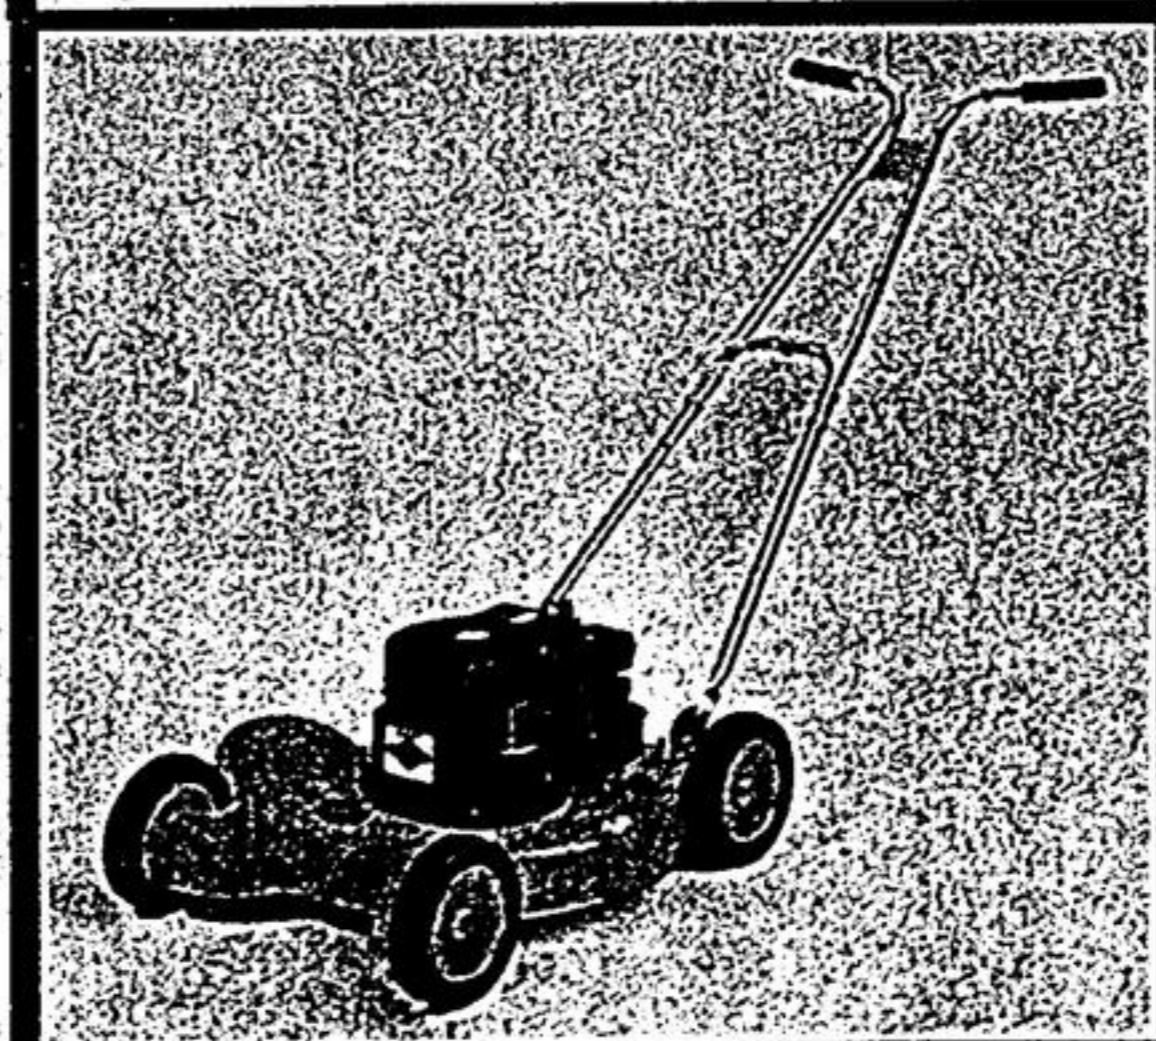

Davis heavy duty

Engine (16600) 3.5 B & S vertical pull start
Deck — 19" steel, full baffle, wheel pads
Handle — 7/8" chrome plated 16 gauge tubing
Wheels — 7" x 1.75 steel double ballbearing sealed, lubricated for life

From **$89.50**