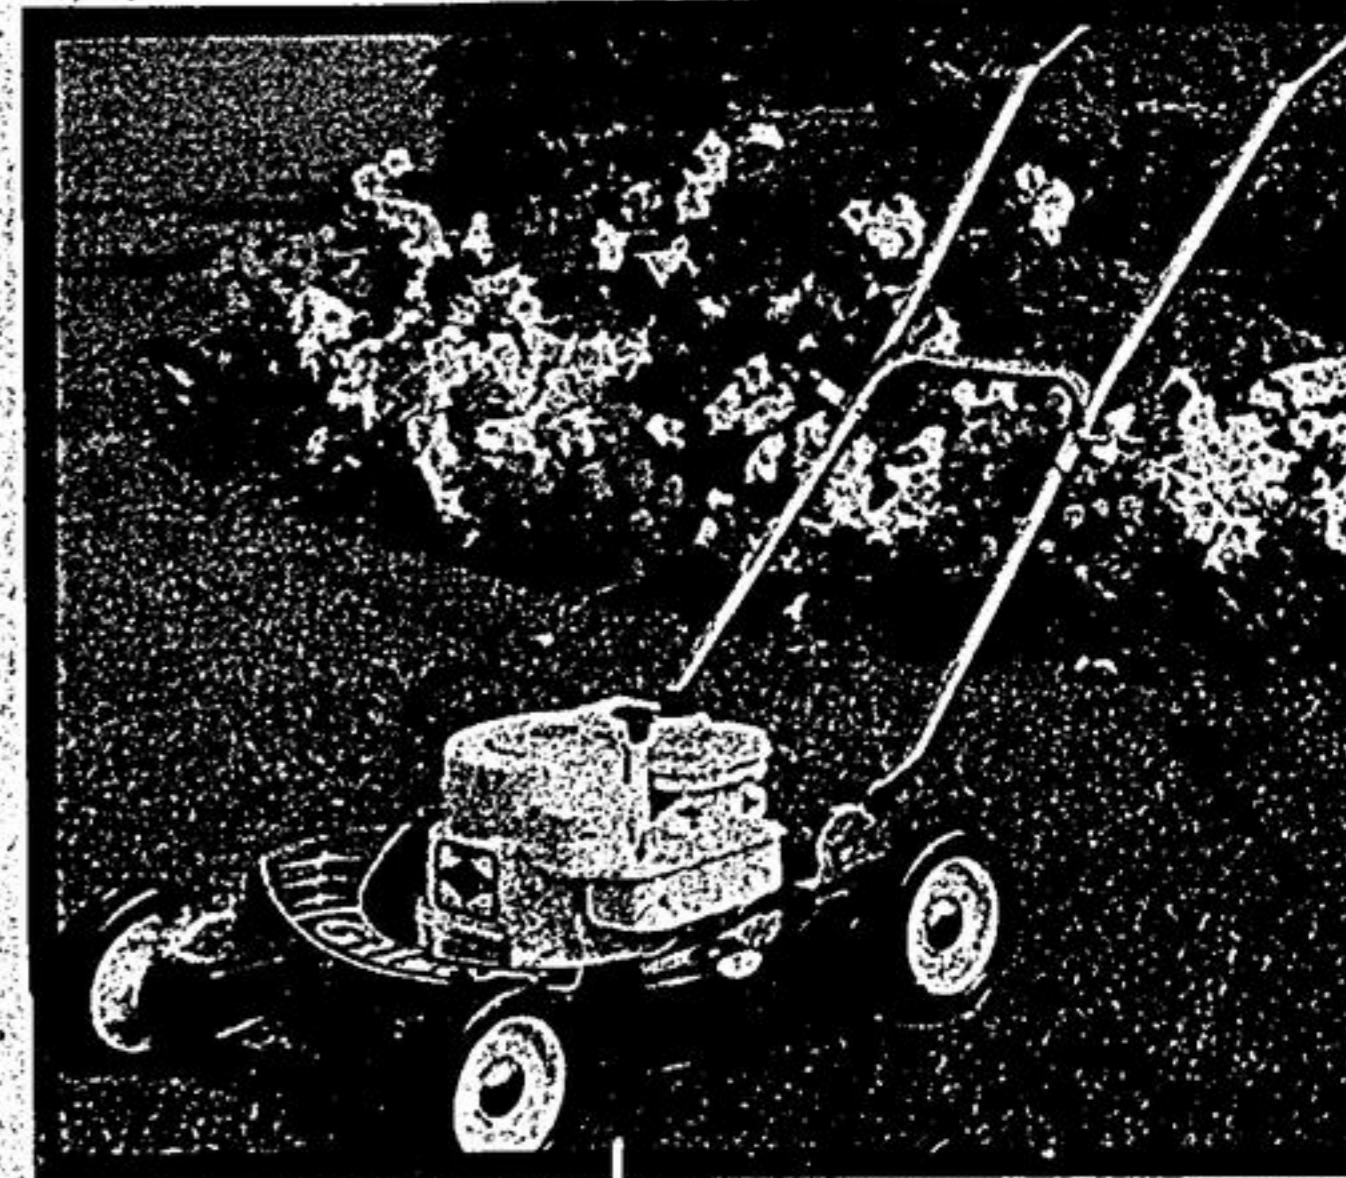

Davis heavy duty

Engine (16600) 3.5 B & S vertical pull start
Deck — 19" steel, full baffle, wheel pads
Handle — 7/8" chrome plated 16 gauge tubing
Wheels — 7" x 1.75 steel double ballbearing sealed, lubricated for life

From **$89.50**