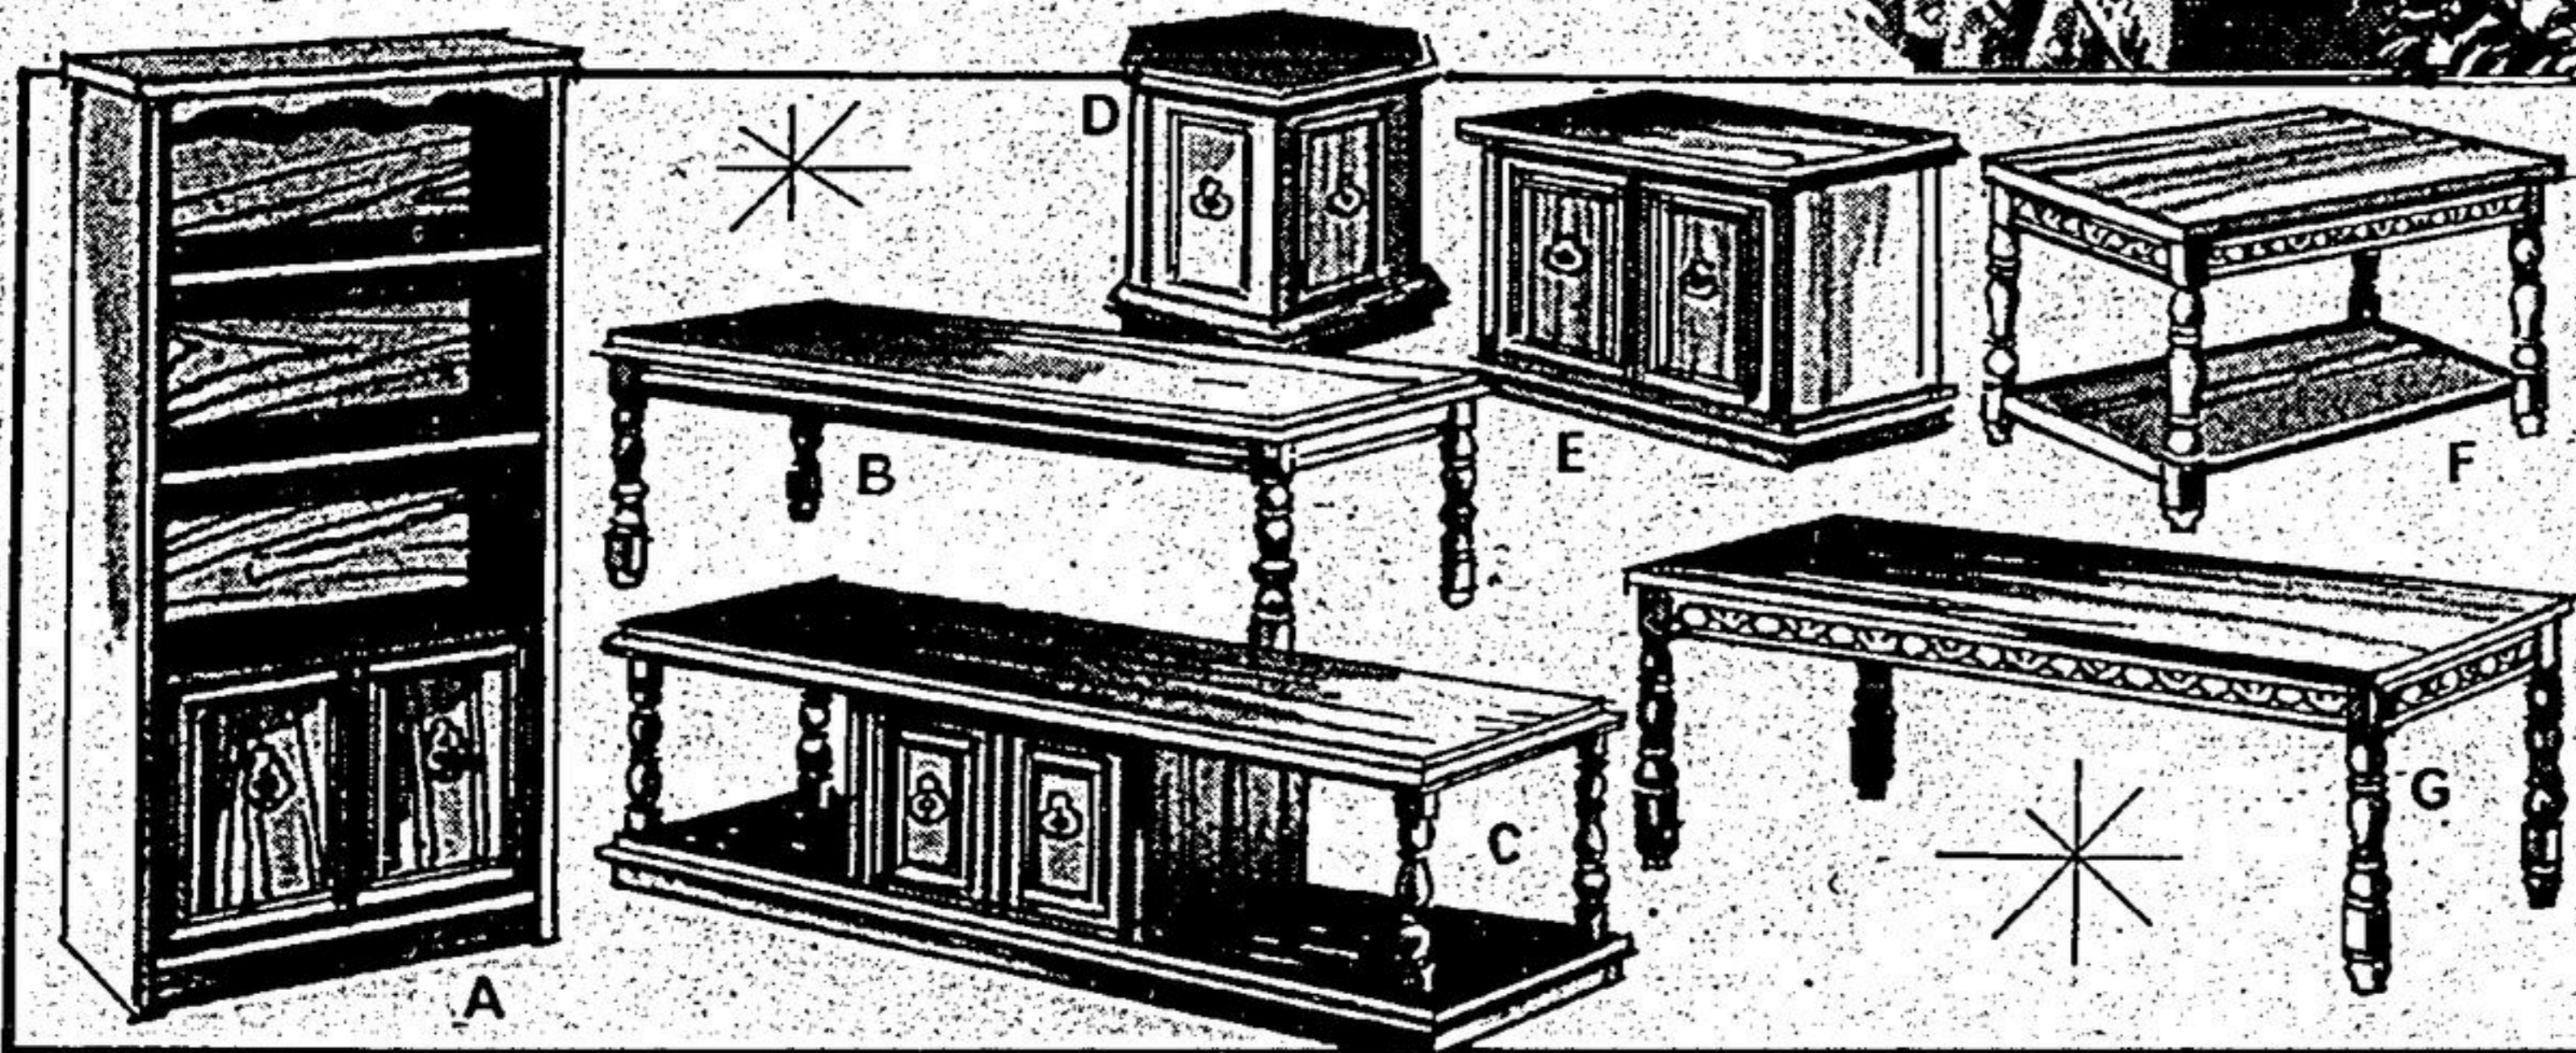

Simpsons Christmas at Cedarbrae

especially low priced 4-piece colonial style corner suite

Simpsons Price, 4-piece suite **159⁸⁸**

This handsome and popular Colonial style 4-piece corner suite consists of two daybeds, 30"x72", with deep foam and inner coil springs; four thick foam bolsters and backrests to support them . . . and two square tables, 30"x30", with 'Formica' tops that resist stains. Covered in attractive Colonial prints in predominant shades of blue, red, gold or green. Only a limited quantity . . . so hurry in!

- A. Wall Cabinet with two shelves and two doors. About 30"x12"x72". Regularly 79.98. Simpsons Price, each **59.98**
- B. Coffee Table. About 48"x20"x15½" high. Regularly 39.98. Simpsons Price, each **29.98**
- C. Cocktail Cabinet with two doors. About 54"x19"x17" high. Regularly 79.98. Simpsons Price, each **59.98**
- D. Hexagon Commode with two doors. About 21"x24"x22" high. Regularly 59.98. Simpsons Price, each **49.98**
- E. Square Commode with two doors. About 24"x24"x22" high. Regularly 69.98. Simpsons Price, each **49.98**
- F. Lamp Table, Spanish style. About 20"x30"x21" high. Regularly 39.98. Simpsons Price, each **29.98**
- G. Cocktail Table, Spanish style. About 20"x60"x16" high. Regularly 39.98. Simpsons Price, each **29.98**