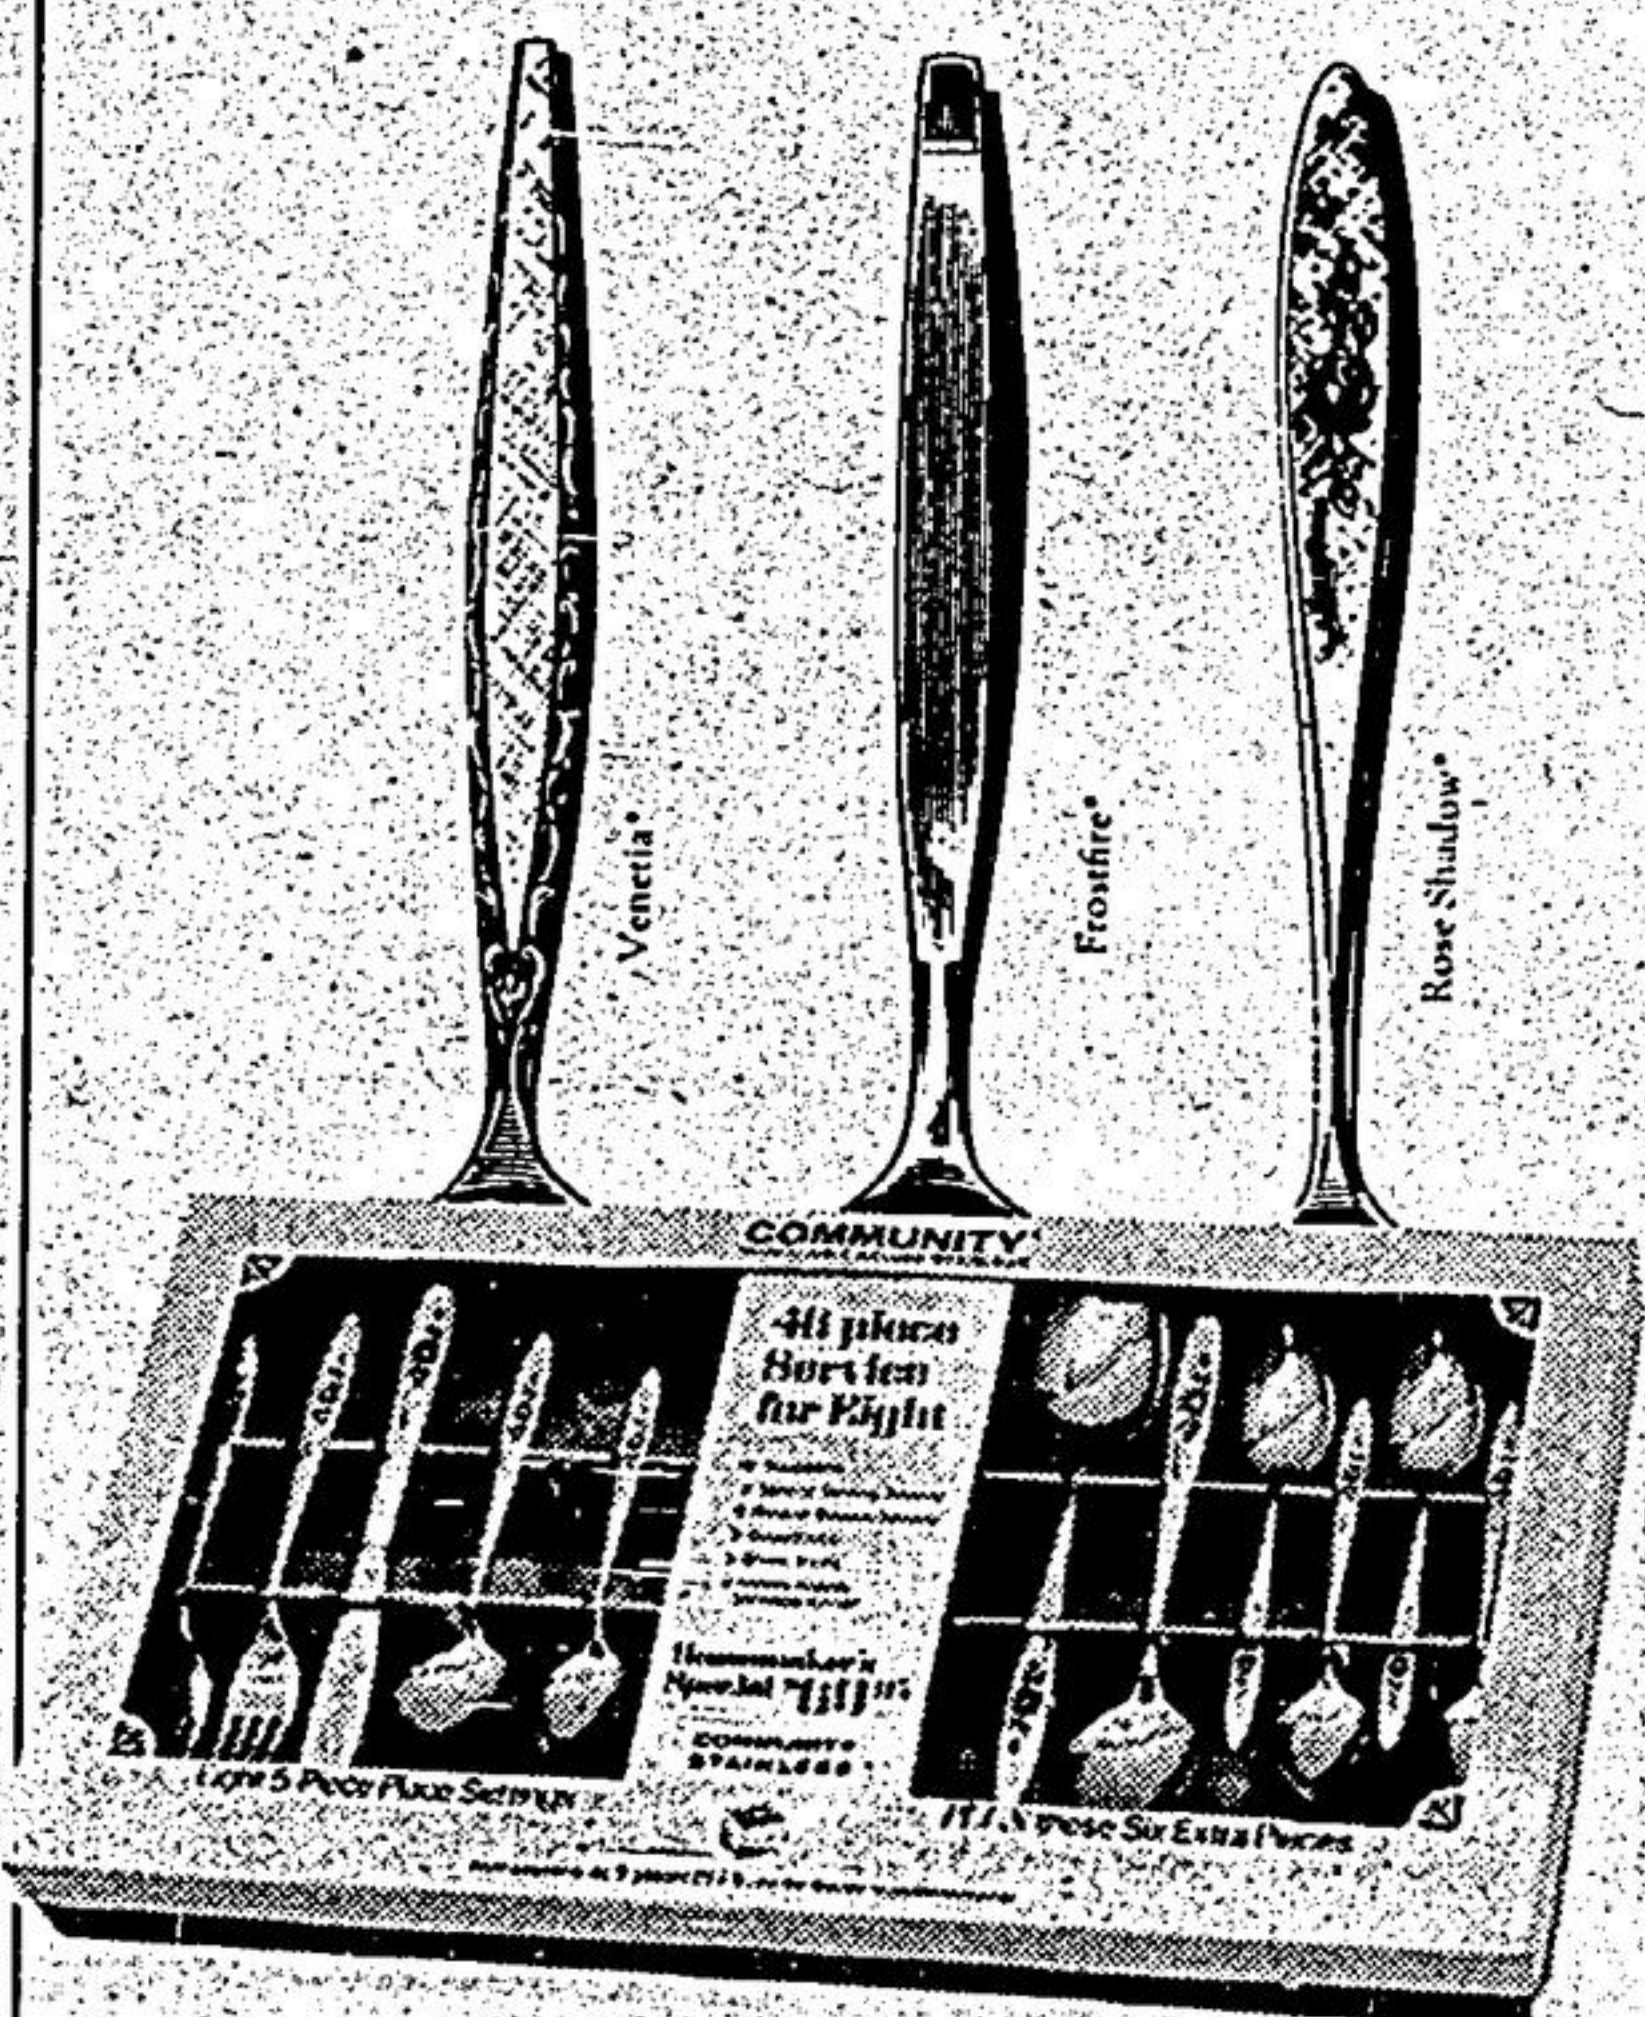

The "HOMEMAKER" SET GIFT-BOXED 46 Piece Service for Eight

in COMMUNITY® STAINLESS $69⁹⁵
Eight 5-piece Place Settings
PLUS Six EXTRA Pieces (4 teaspoons,
2 table or serving spoons)

Most services include only place settings for EIGHT, but this special has EXTRAS you will find useful so often — 12 teaspoons (instead of 8) plus 2 table or serving spoons. It's a real value... a limited time offer and that suggests you come in now to choose one of the exciting patterns you'll delight in using every day.

Modern shapes for carefree living

From Oneida, for modern living. Lovely crafted stainless serving pieces. Beautiful hand satin-finish that needs no special care... economically priced.