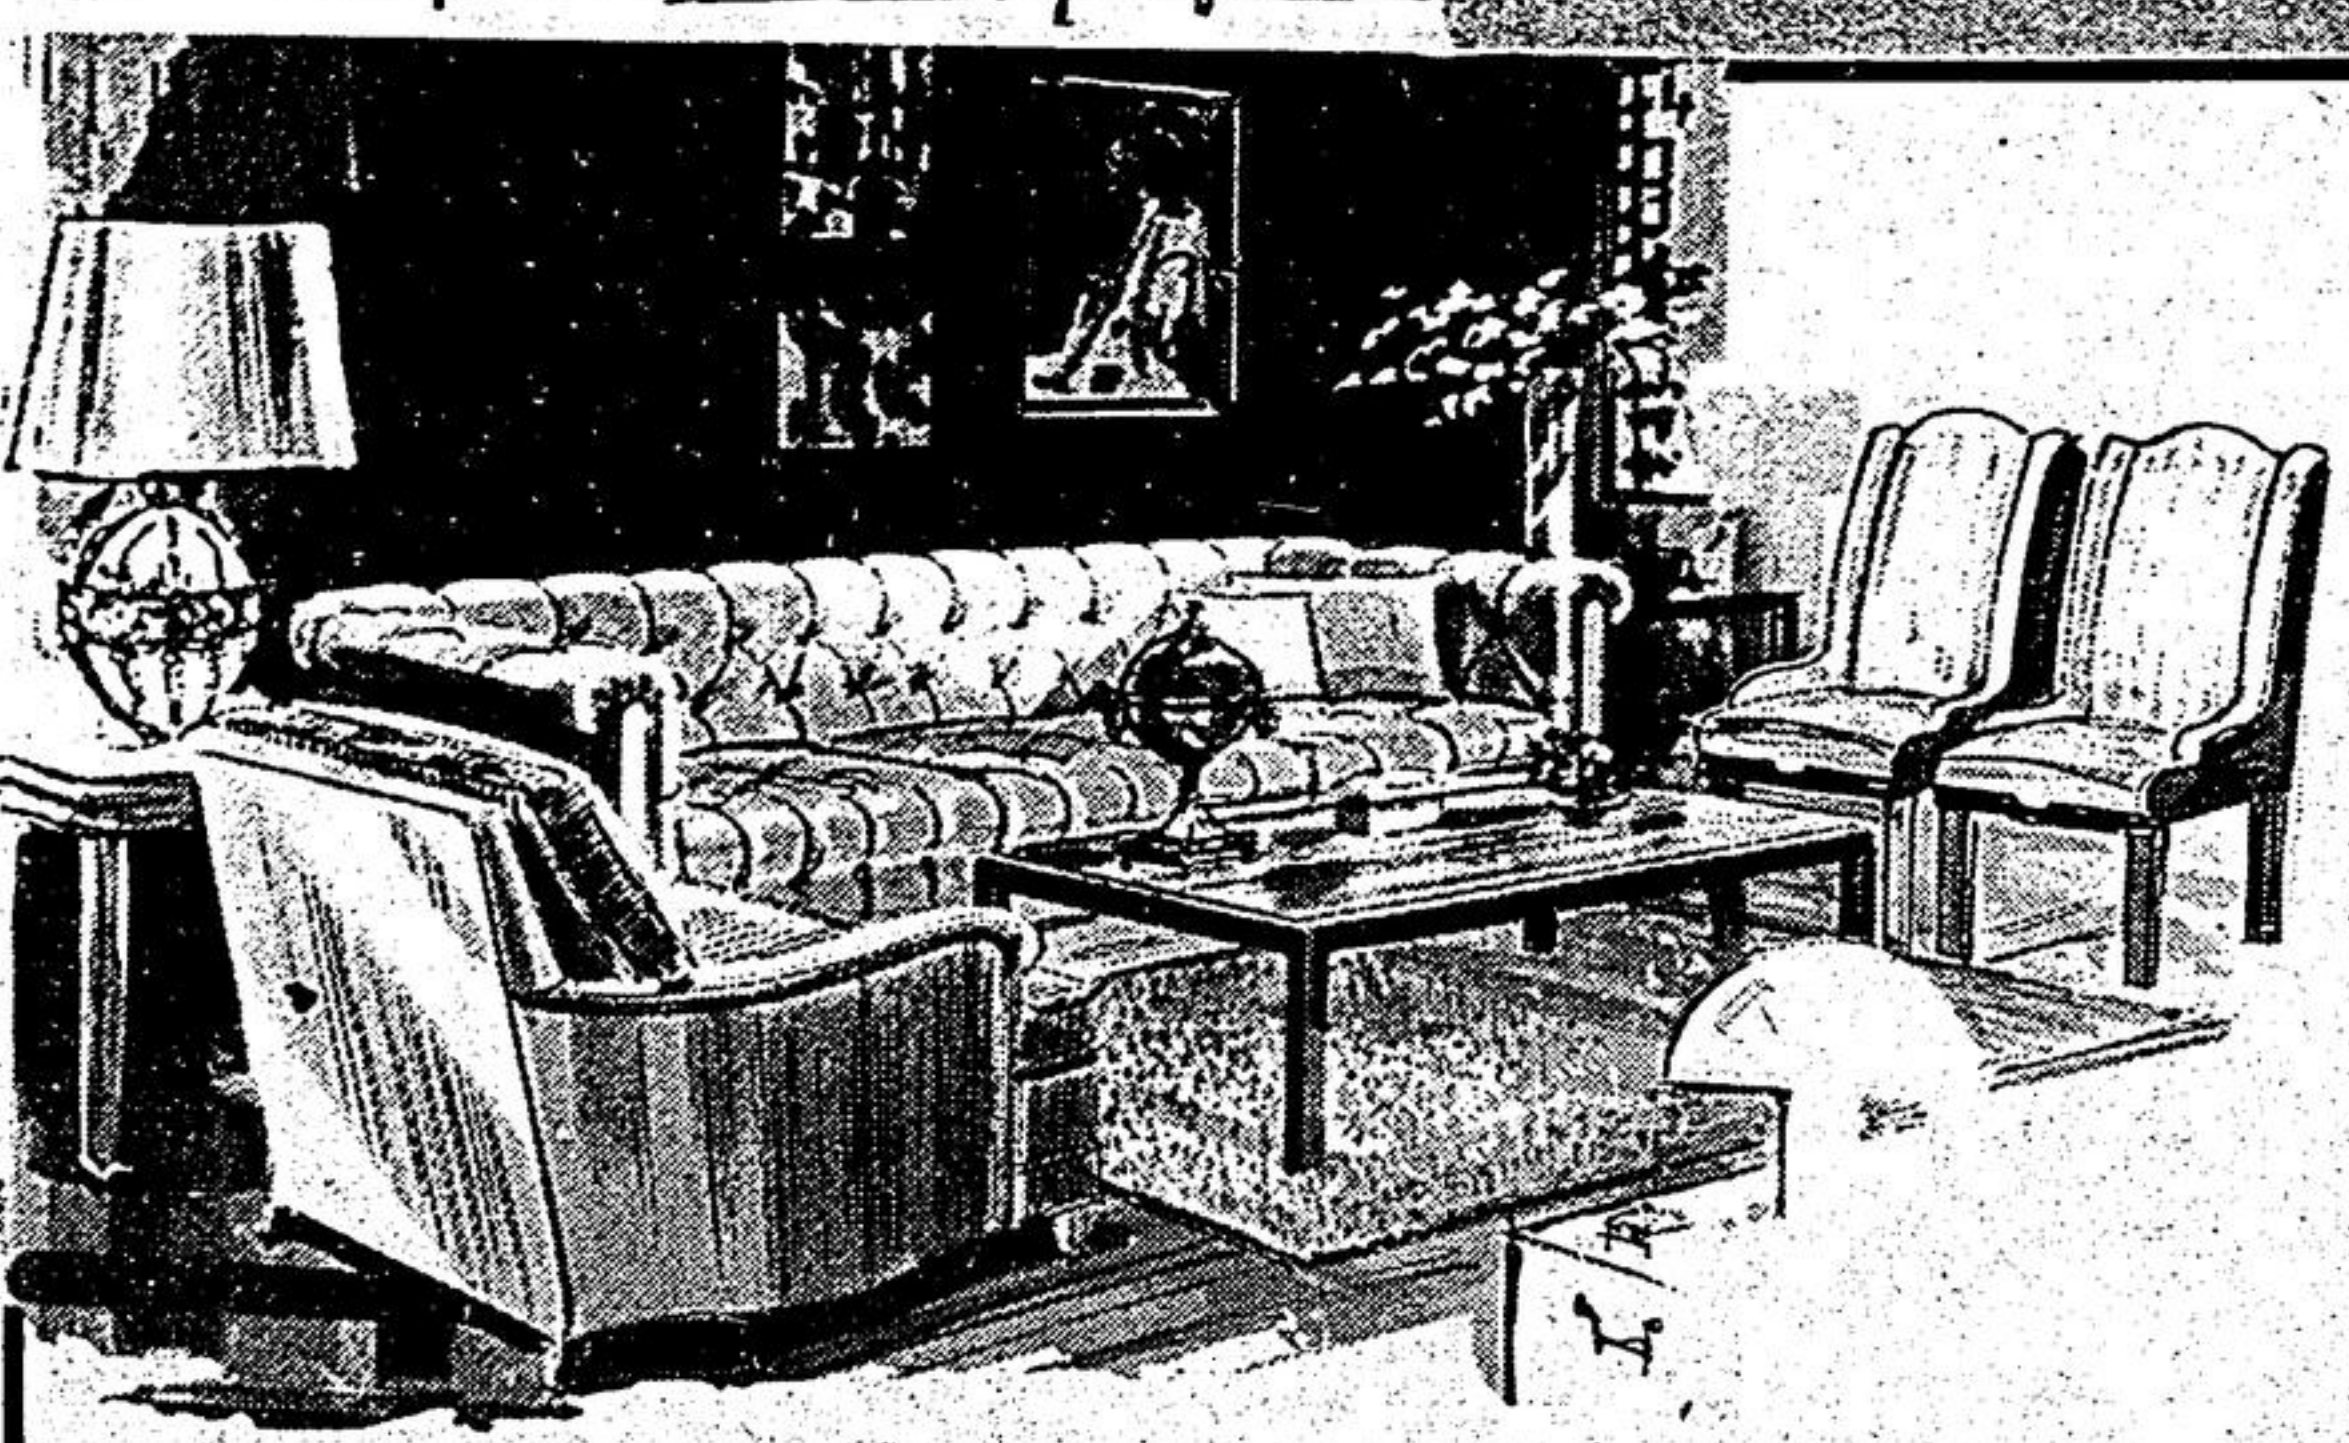

## with a FALL HARVEST of FURNITURE VALUES

OCT. 14-16

For Your Livingroom . . .

**BLUE NYLON**  
LOOSE BACK, TWO-PIECE SOFA SET  
Tops in wear and durability. Reg. \$359.00

**Only \$249**

**MODERN SOFA & CHAIR**  
IN "HERCULON" STRIPE.  
Washable & Stain Resistant. Reg. \$229.00

**Now Only \$149**

**TWO-PIECE TRADITIONAL**  
IN FASHIONABLE CUT VELVET.  
Excellent quality, luxurious comfort. Reg. \$499.00

**Now \$399**