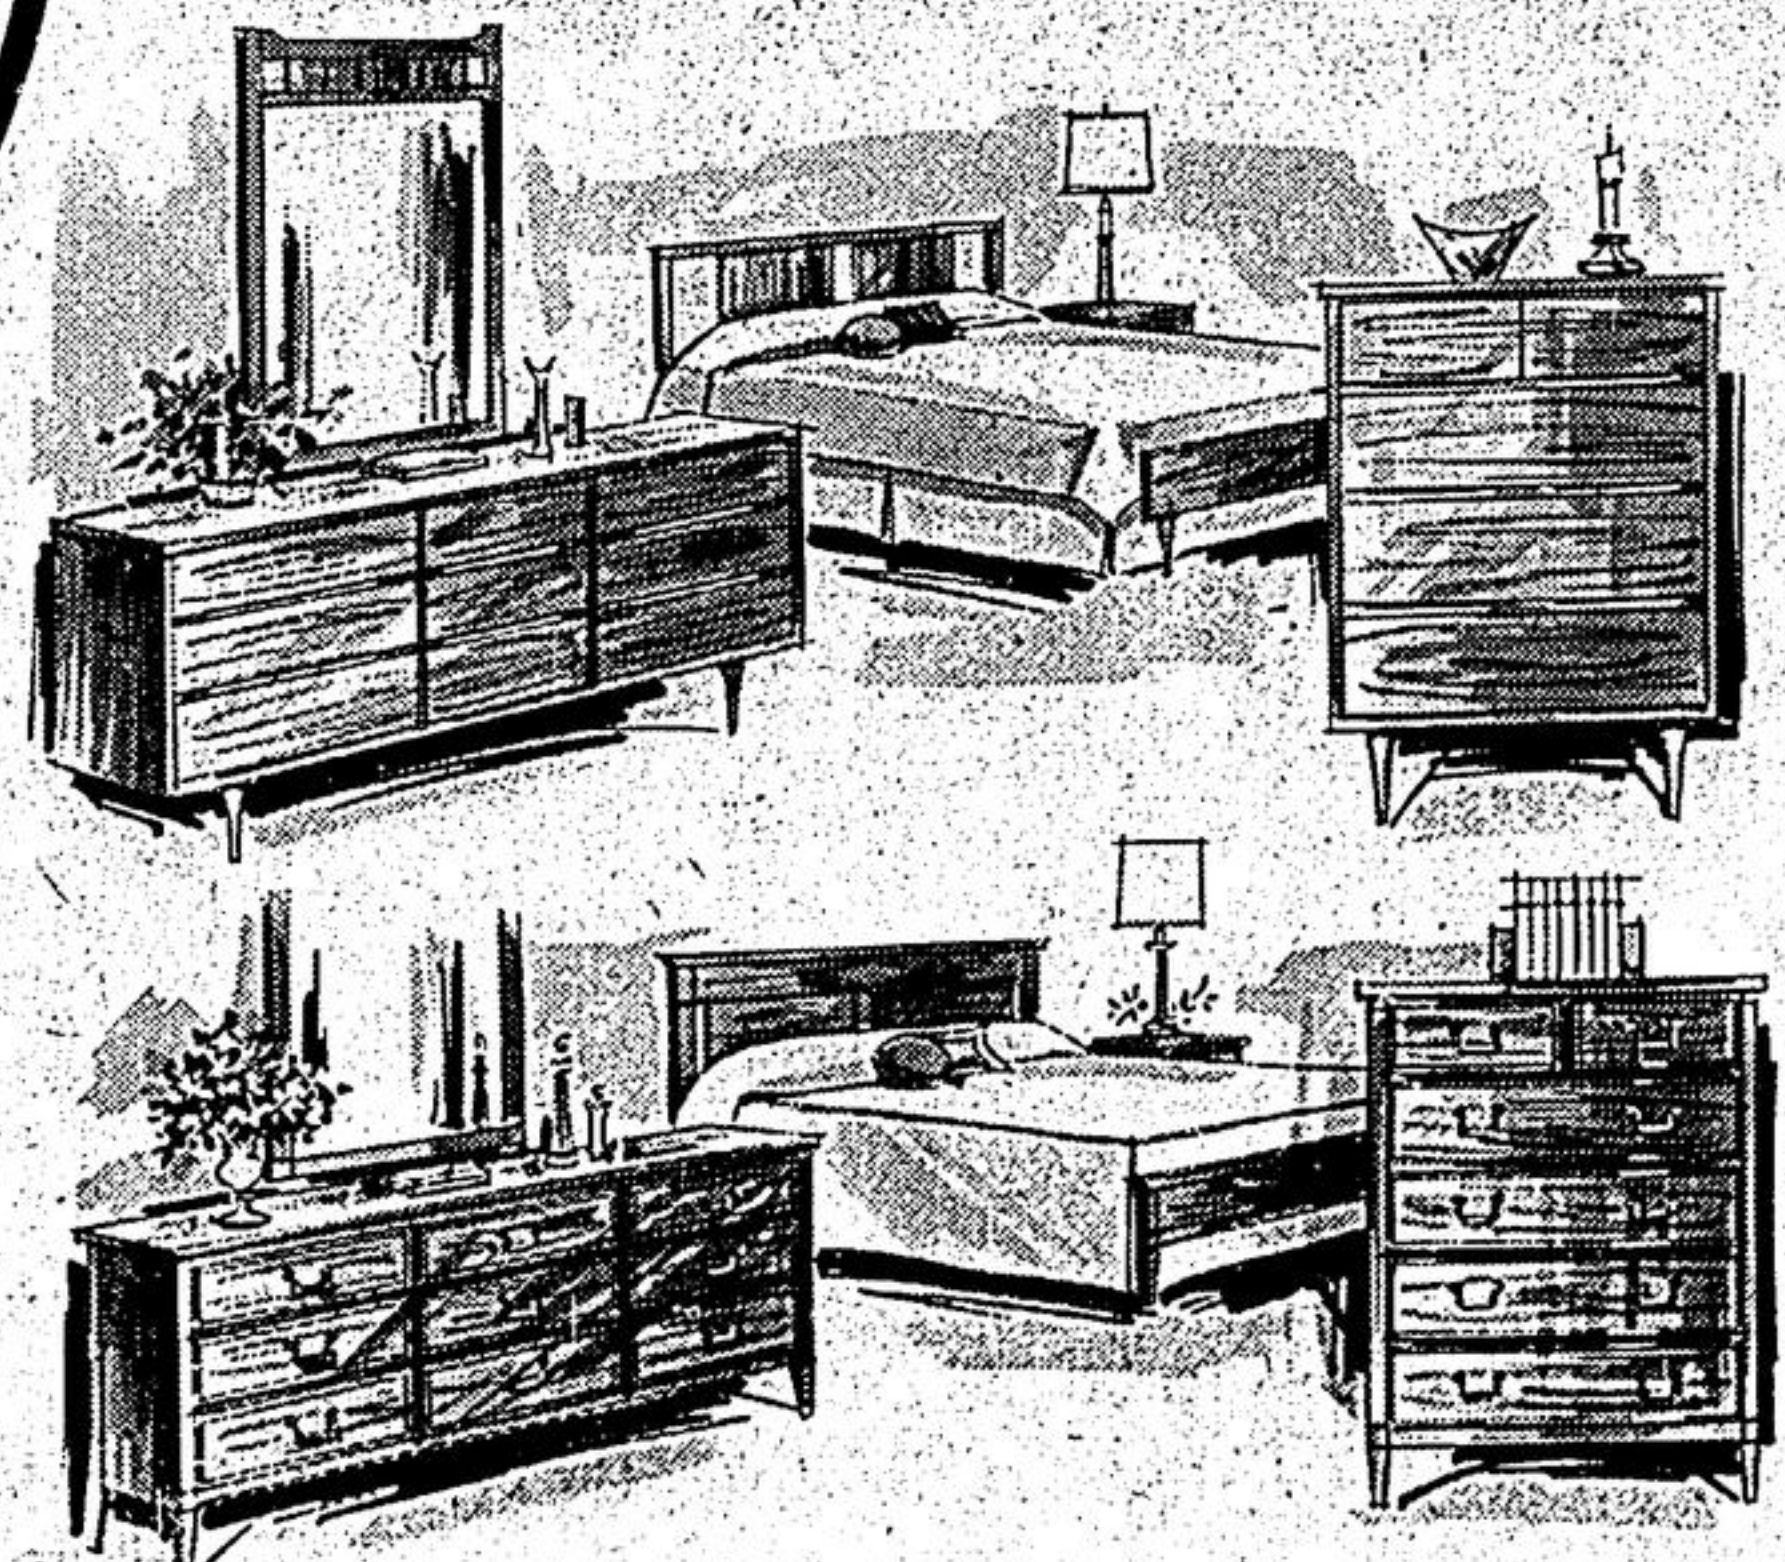

**See These Two TV Buys**

The Baron with Pushbutton Tuner CK666

Black Matrix surrounds each tiny color dot with dense black for visibly sharper, more brilliant, more real color. Auto Tint is an electronic monitor which automatically corrects color balance to give realistic flesh tones. Reg. \$889.00.

COLOR TV NOW **\$789.**

And For Your Bedroom

KROEHLER, 3-piece suite in Swedish Walnut  
Large 5 drawer chest. Reg. \$395.00

**Only \$349**

DRESSER and BED only  
Kilgour #34-06. Modern Oak finish

**Only \$199**