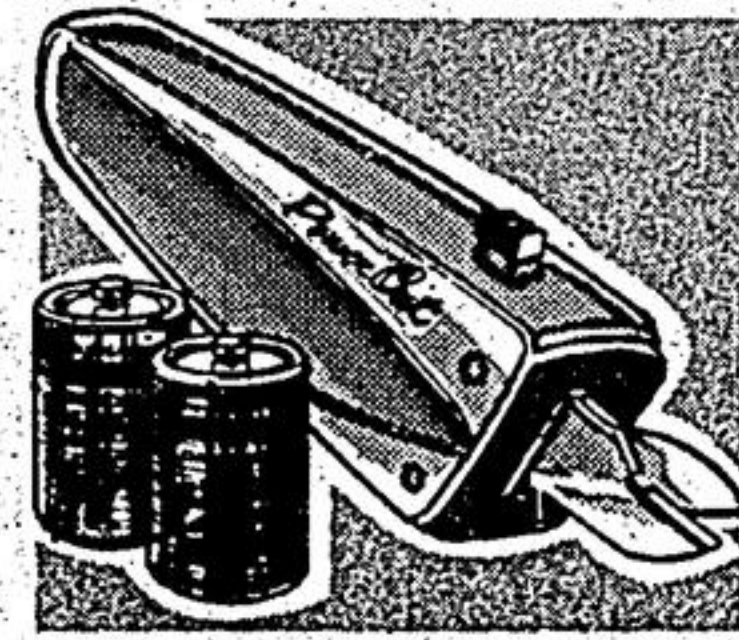

6 SHELF UNIT FOR \$9.88

DUPLEX RECEPTACLE OUTLET PLATE — 1¢ extra with purchase of DUPLEX RECEPTACLE.

34¢

TOGGLE SWITCH SWITCH PLATE — 1¢ extra with purchase of TOGGLE SWITCH.

23¢

CHAIN DOOR FASTENER

For maximum protection. Welded steel chain. Easily installed on most doors.

\$2.97

POWER CUT BATTERY OPERATED SCISSORS Cuts smoothly in straight lines or curves. Easy to operate. Cuts cloth or paper. Complete with 2 'C' size batteries for instant operation.

\$3.98

7 1/4" SKIL SAW