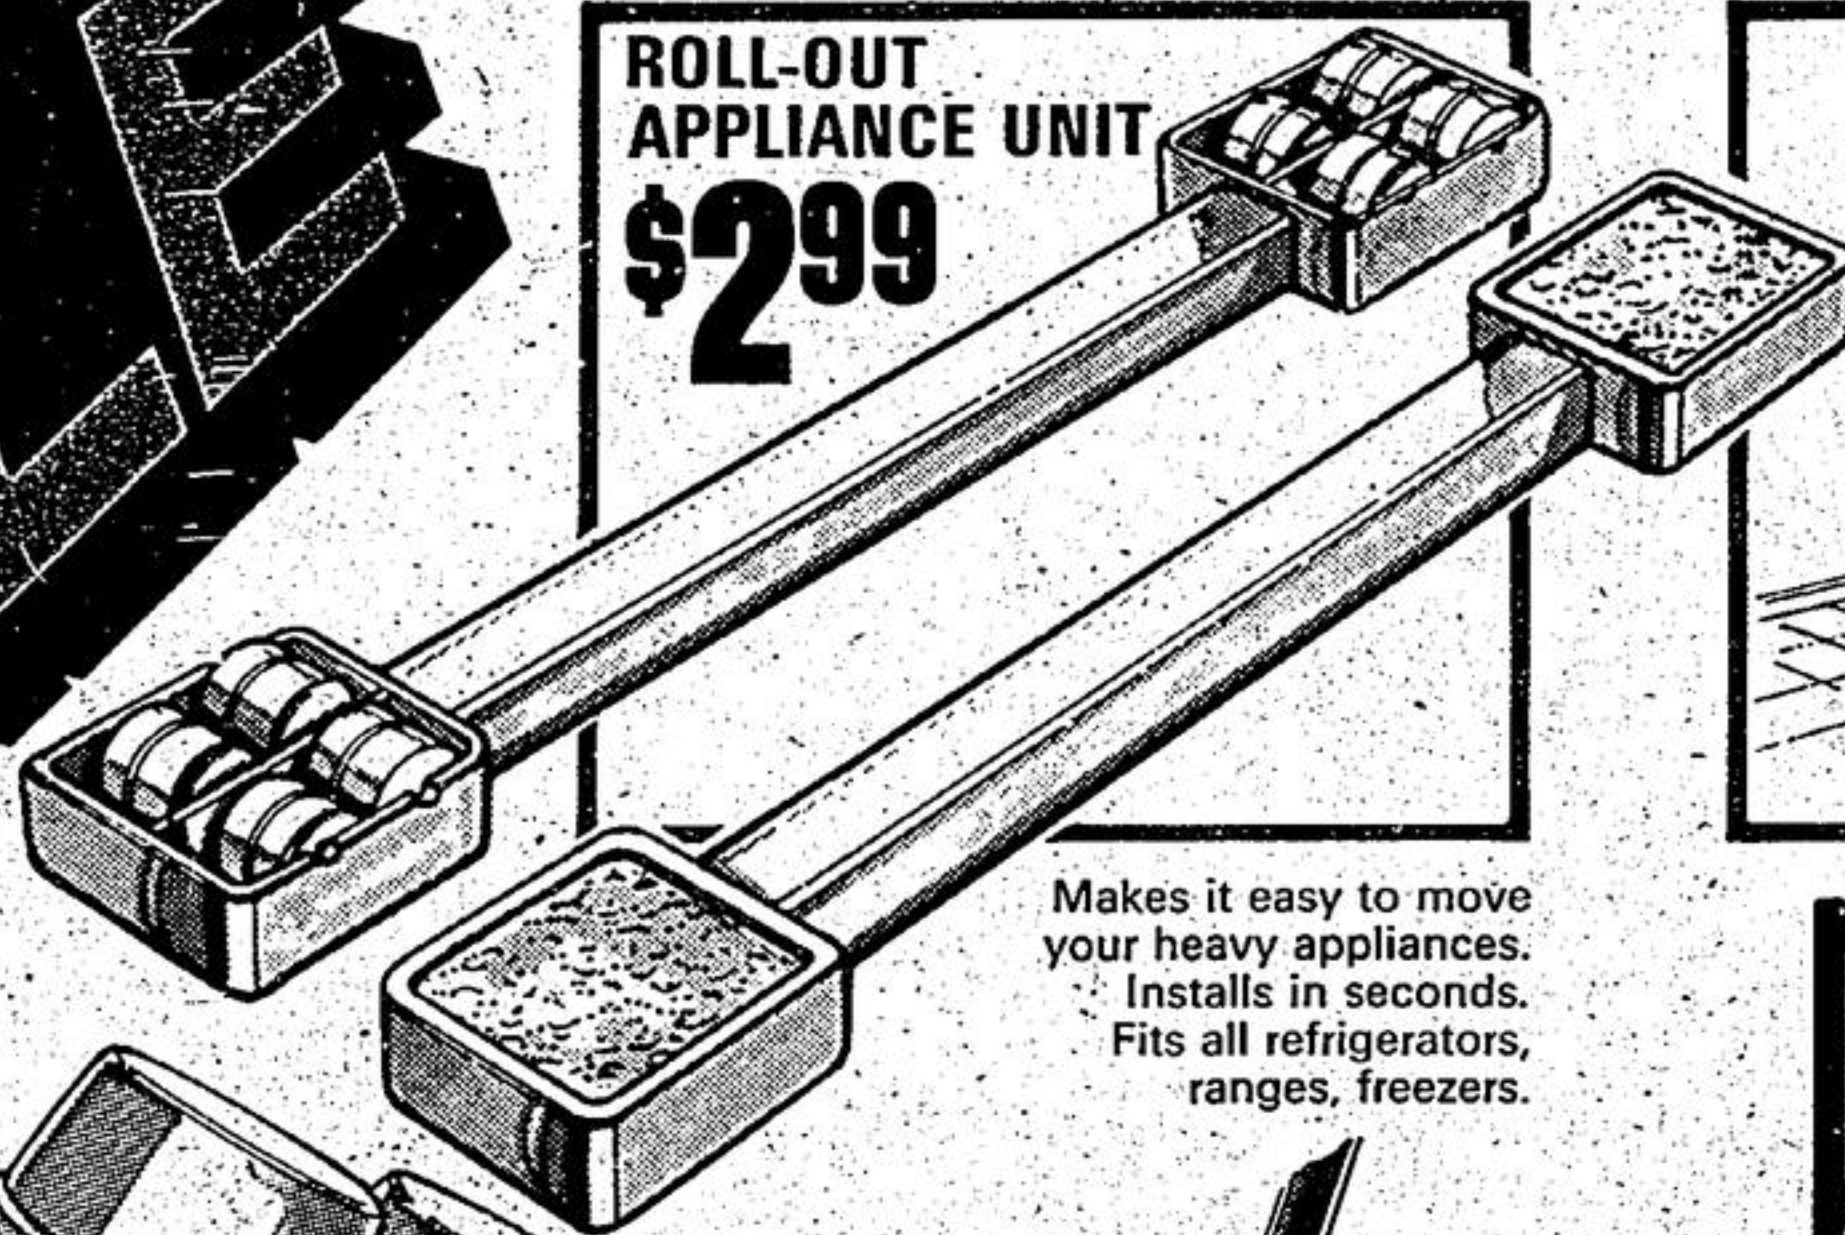

The fast, easy push-button way to clean rugs. Spray on foam, work in with sponge. Vacuum when dry. 24 oz. cleans up to 140 sq. ft.

\$1.79

ROLL-OUT APPLIANCE UNIT

\$2.99

Makes it easy to move your heavy appliances. Installs in seconds. Fits all refrigerators, ranges, freezers.