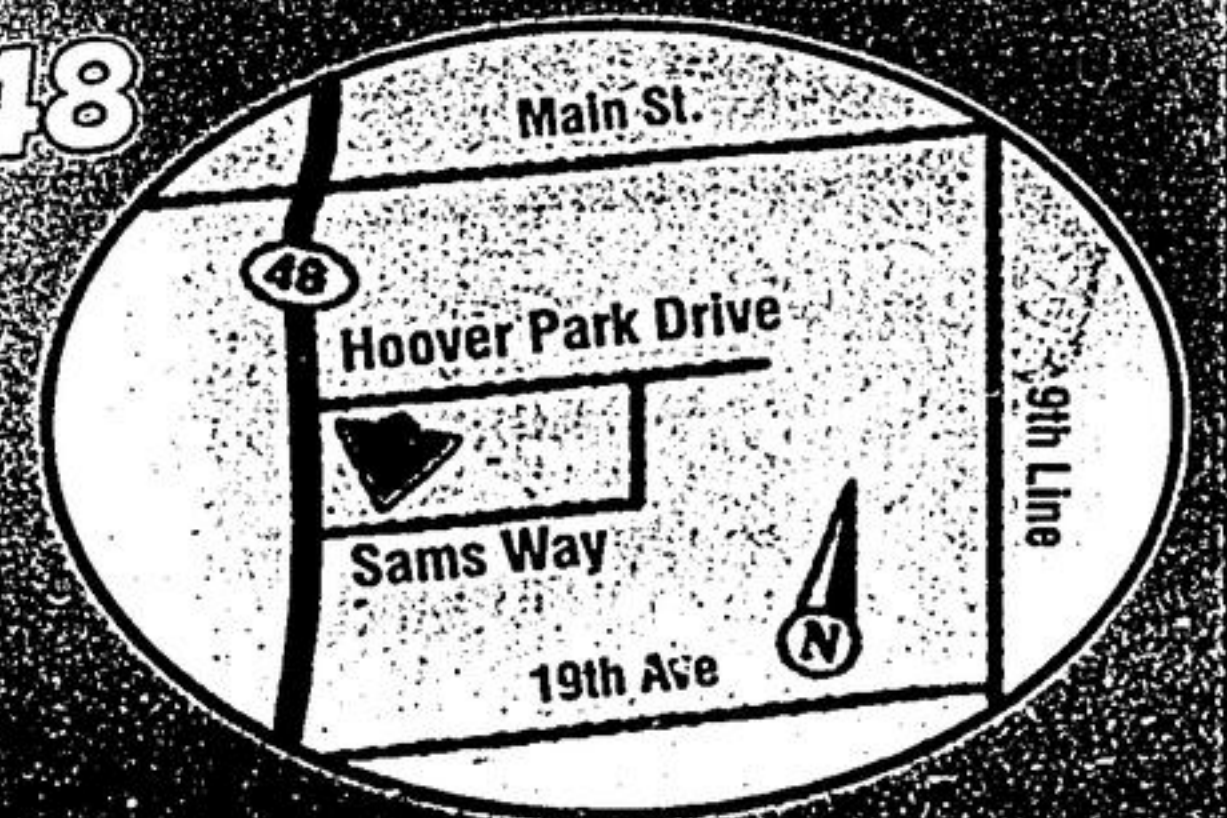

**5<sup>1</sup>/<sub>2</sub> Horse Power  
Yard Works  
Snow Thrower**

reg. \$799<sup>99</sup>

**SALE \$599<sup>99</sup>**

*Offering a full snow cabin value of \$100.00  
with any snow thrower purchase*

**Live Christmas Trees  
available at  
Canadian Tire  
Stouffville**

*6-8 ft. height*

**\$24<sup>99</sup>  
each**

*Located on  
Hoover Park Dr  
& Hwy 48*

**STORE HOURS:**  
Sunday 8:00am to 6:00pm • Monday to Friday 7:00am to 10:00pm  
Saturday 7:00am to 9:00pm

**905-640-5800**