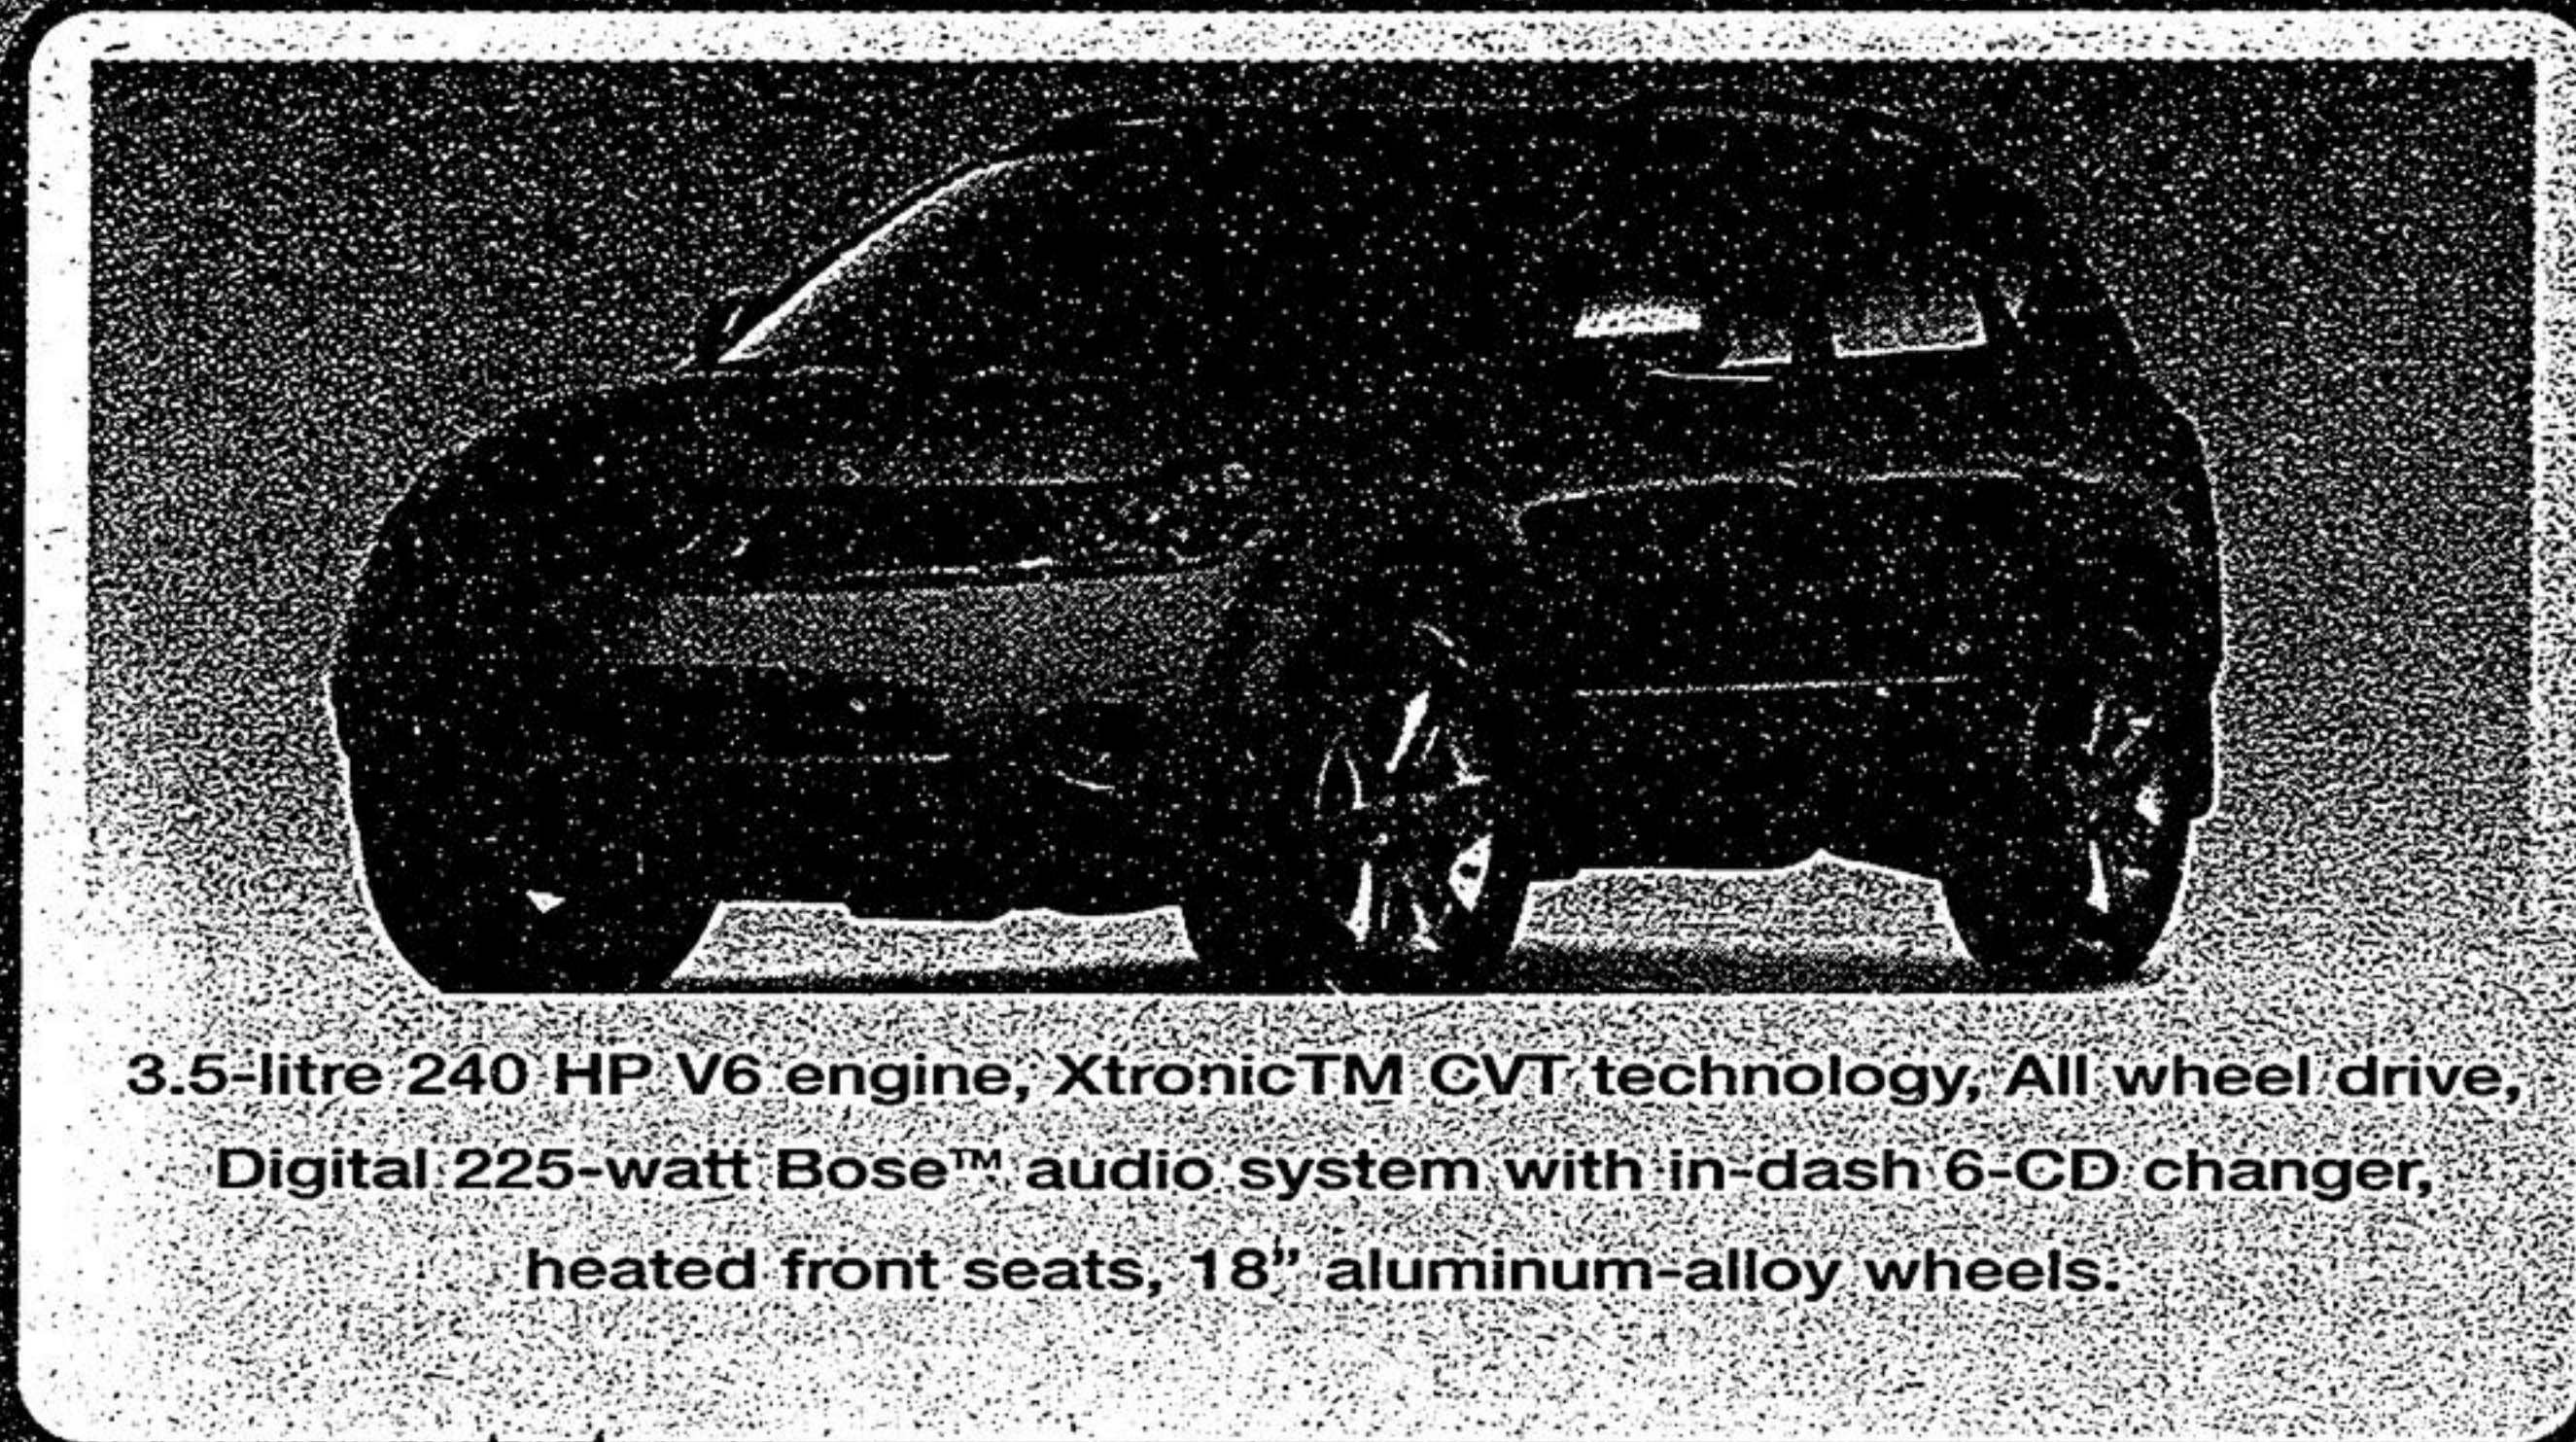

VILLAGE NISSAN'S BIGGEST SALE of the SUMMER!

Don't miss these Savings...

'07 NISSAN MURANO

LEASE FOR ONLY

$398*

MOS. FOR
48 MOS. LEASE
On Approved Credit