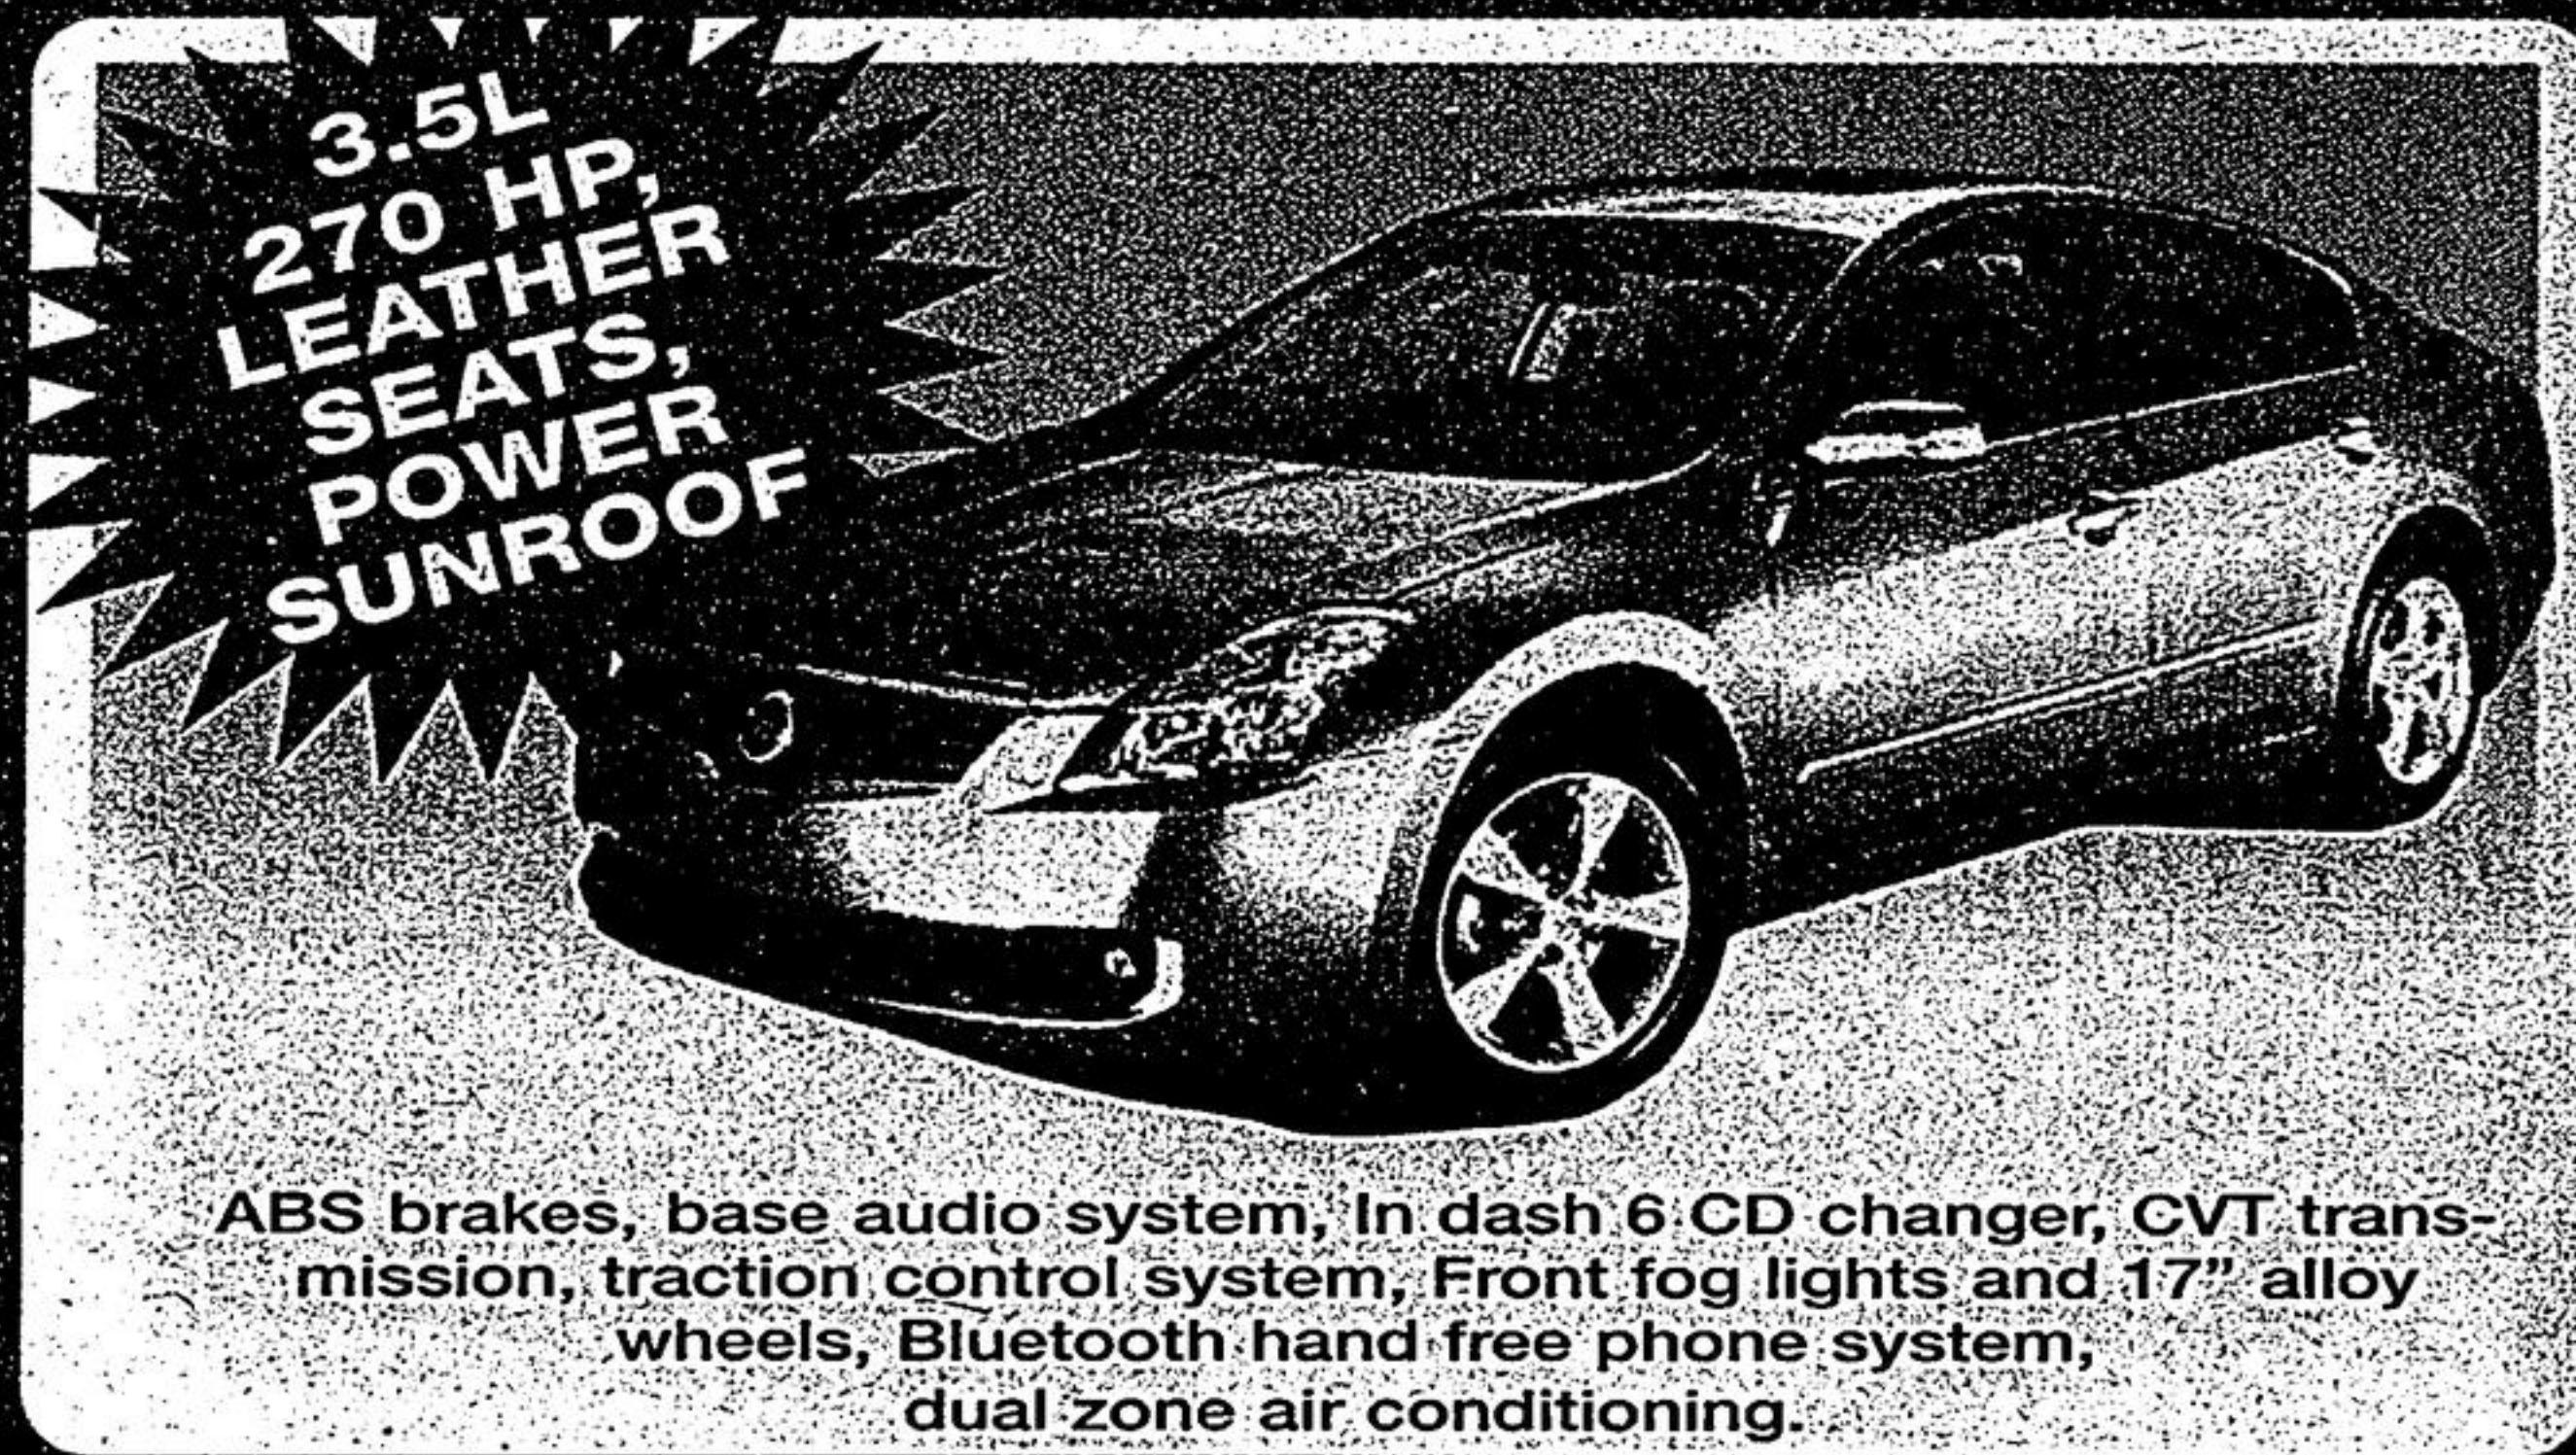

'07 NISSAN ALTIMA

LEASE FOR ONLY

\$388*

MOS. FOR
48 MOS. LEASE
On Approved Credit

3.5L 270 HP, LEATHER SEATS, POWER SUNROOF
ABS brakes, base audio system, In dash 6 CD changer, CVT transmission, traction control system, Front fog lights and 17" alloy wheels, Bluetooth hand-free phone system, dual zone air conditioning.