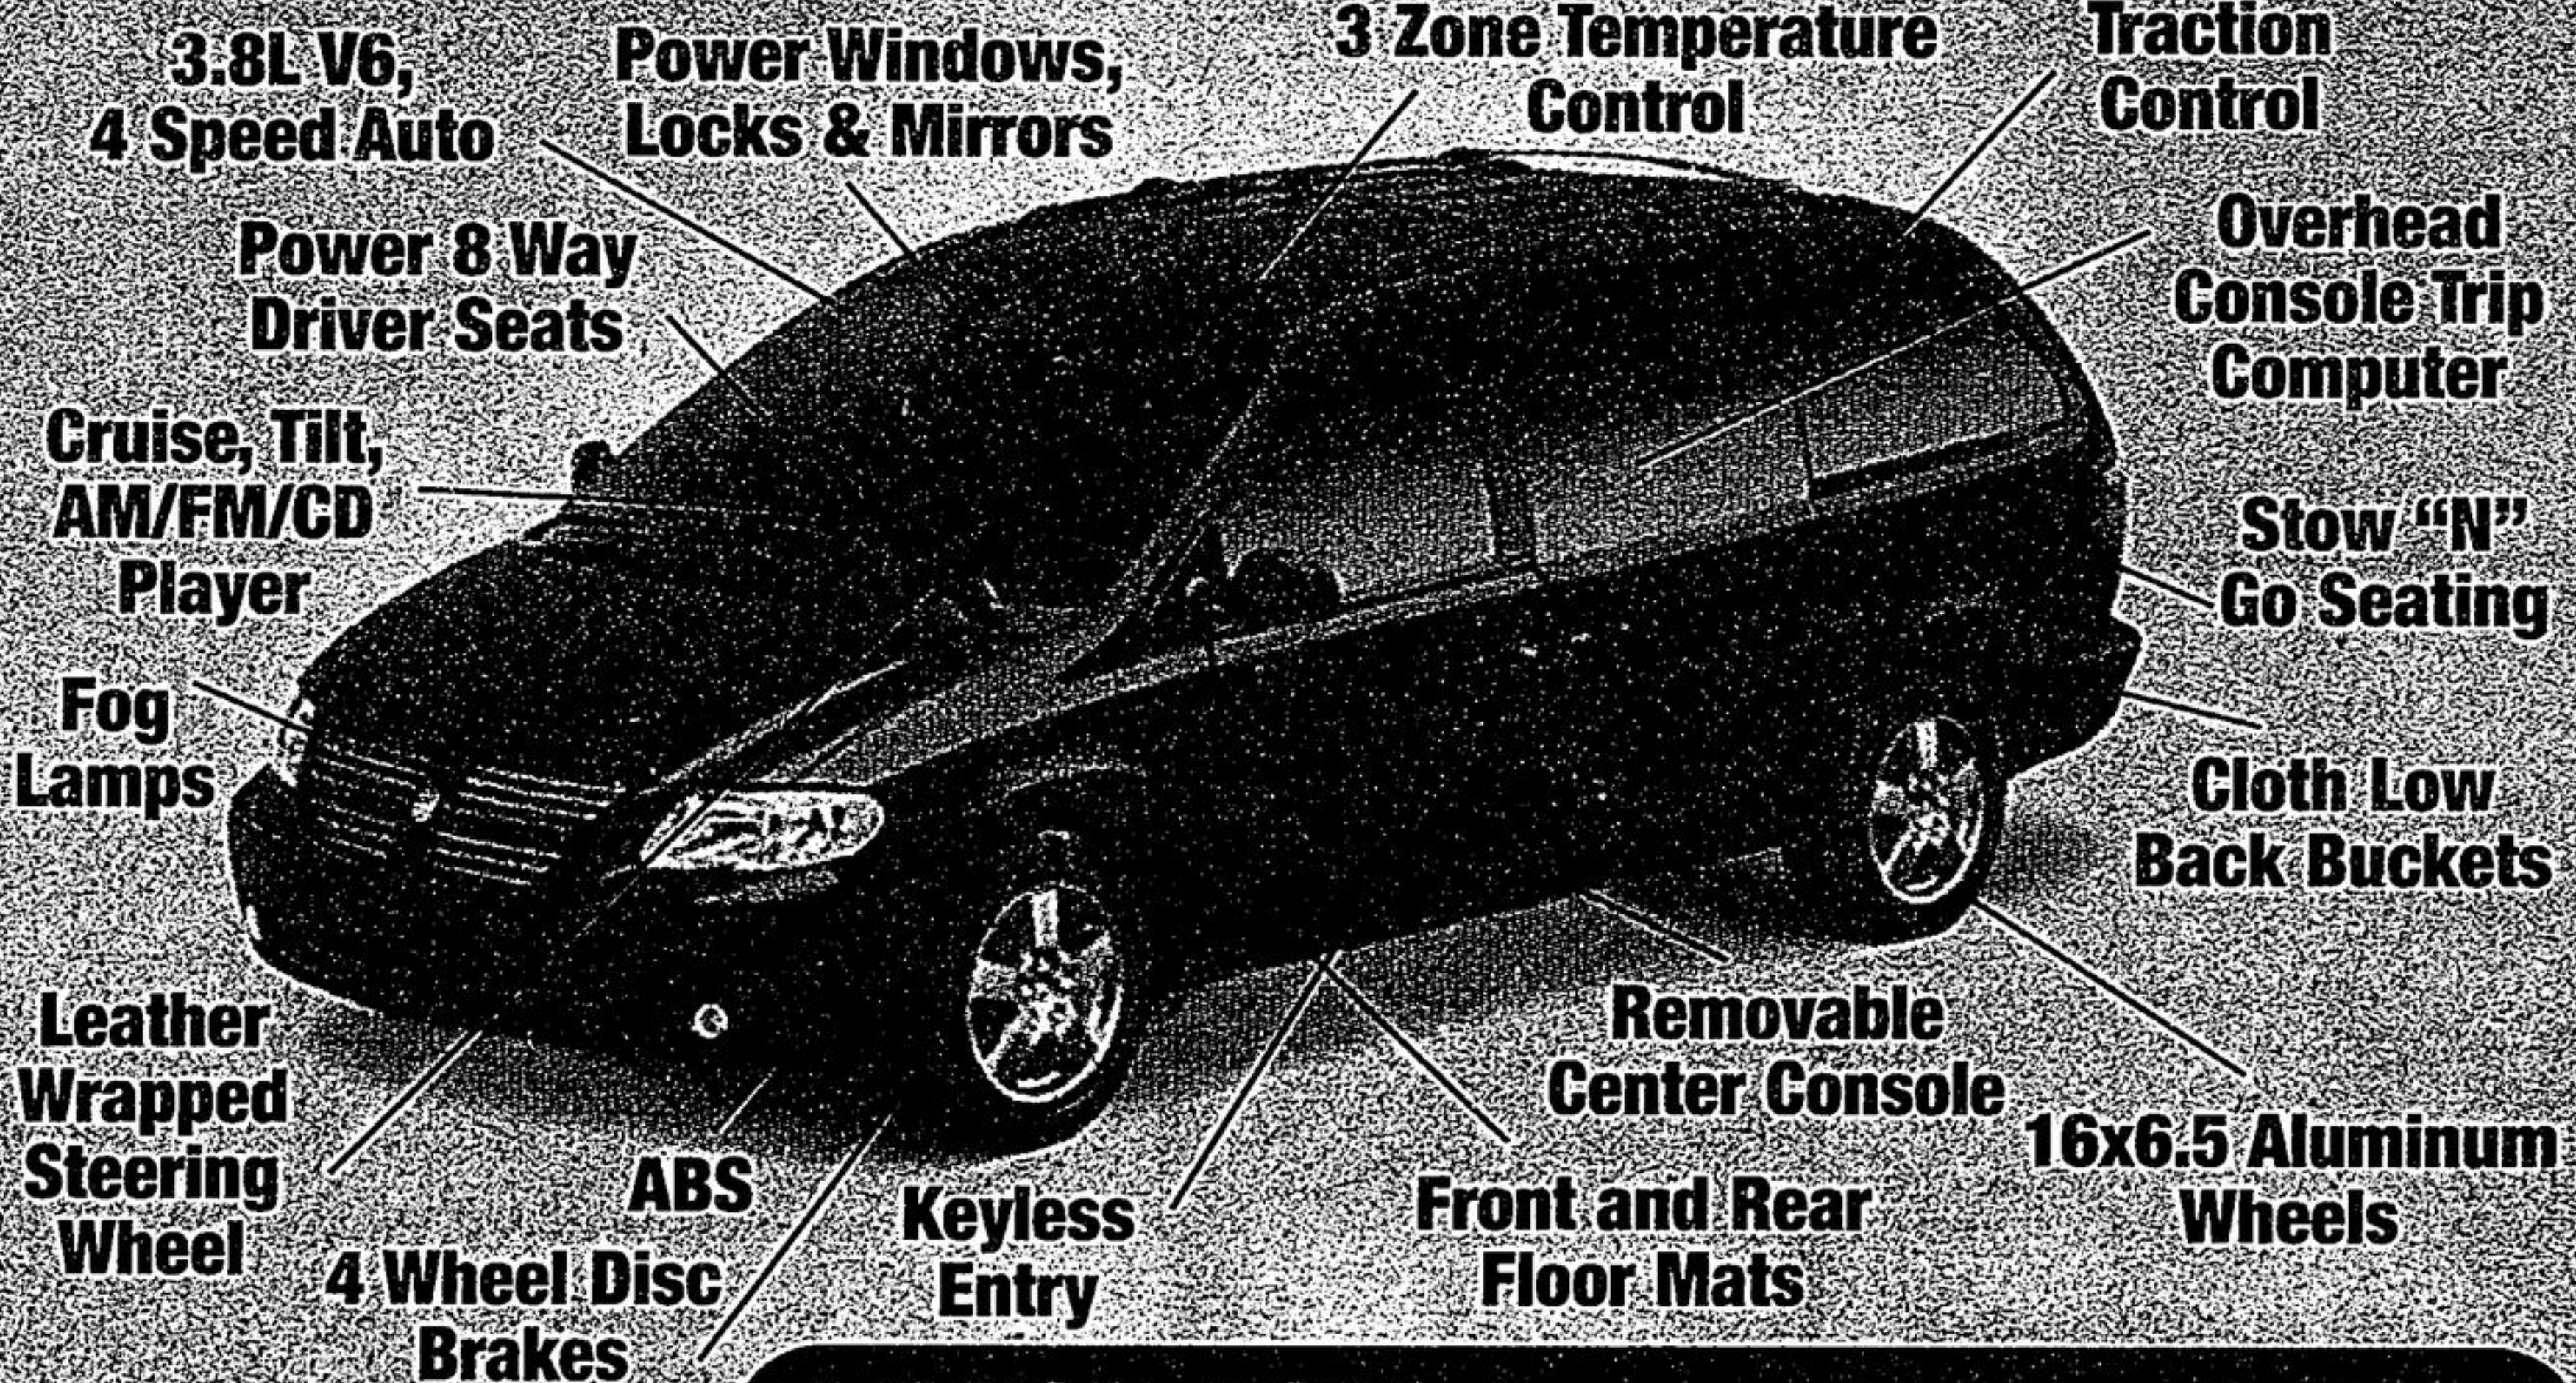

WOODBINE CHRYSLER IN MARKHAM

Markham's Choice

Get A Great New Vehicle At A Great Price...
Then Choose One Of Three Bonus Offers:

up to
\$1500
in Mopar Accessories

up to
\$1000
in Free Gas

or choose up to
\$750
in a Bonus Cash Rebate!

BRAND NEW 2007 DODGE GRAND CARAVAN SXT

... And More

LEASE FOR
\$399 / Month*
36 MONTHS

online www.woodbinechrysler.ca

Mopar Accessories rebate amount includes taxes and installation and must be used at time of purchase or lease of an eligible vehicle towards the purchase and installation of Mopar parts and accessories. Any unused portion of the Mopar Accessories rebate will not be refunded to customers and may not be banked for future use. Free gas amount will be awarded in the form of an Esso Gas Card which can be used for any purchase at Esso locations in Canada. Esso Gas Card will be activated within 72 hours of purchase/ lease of an eligible vehicle and is valid for 24 months. Bonus Cash rebate will be deducted from the negotiated purchase/ lease price of an eligible vehicle after taxes. Bonus Cash rebate may be used to reduce vehicle price or reduce monthly payments. Alternatively customer may choose a cheque for the bonus cash rebate amount. **48 mth lease 20400kms/yr (15 cents excess kms), 0% apr, only first month due on delivery, payment plus taxes, license extra, \$13233 residual value, OAC with Chrysler Financial. \$350 cash rebate applied. See dealer for details.