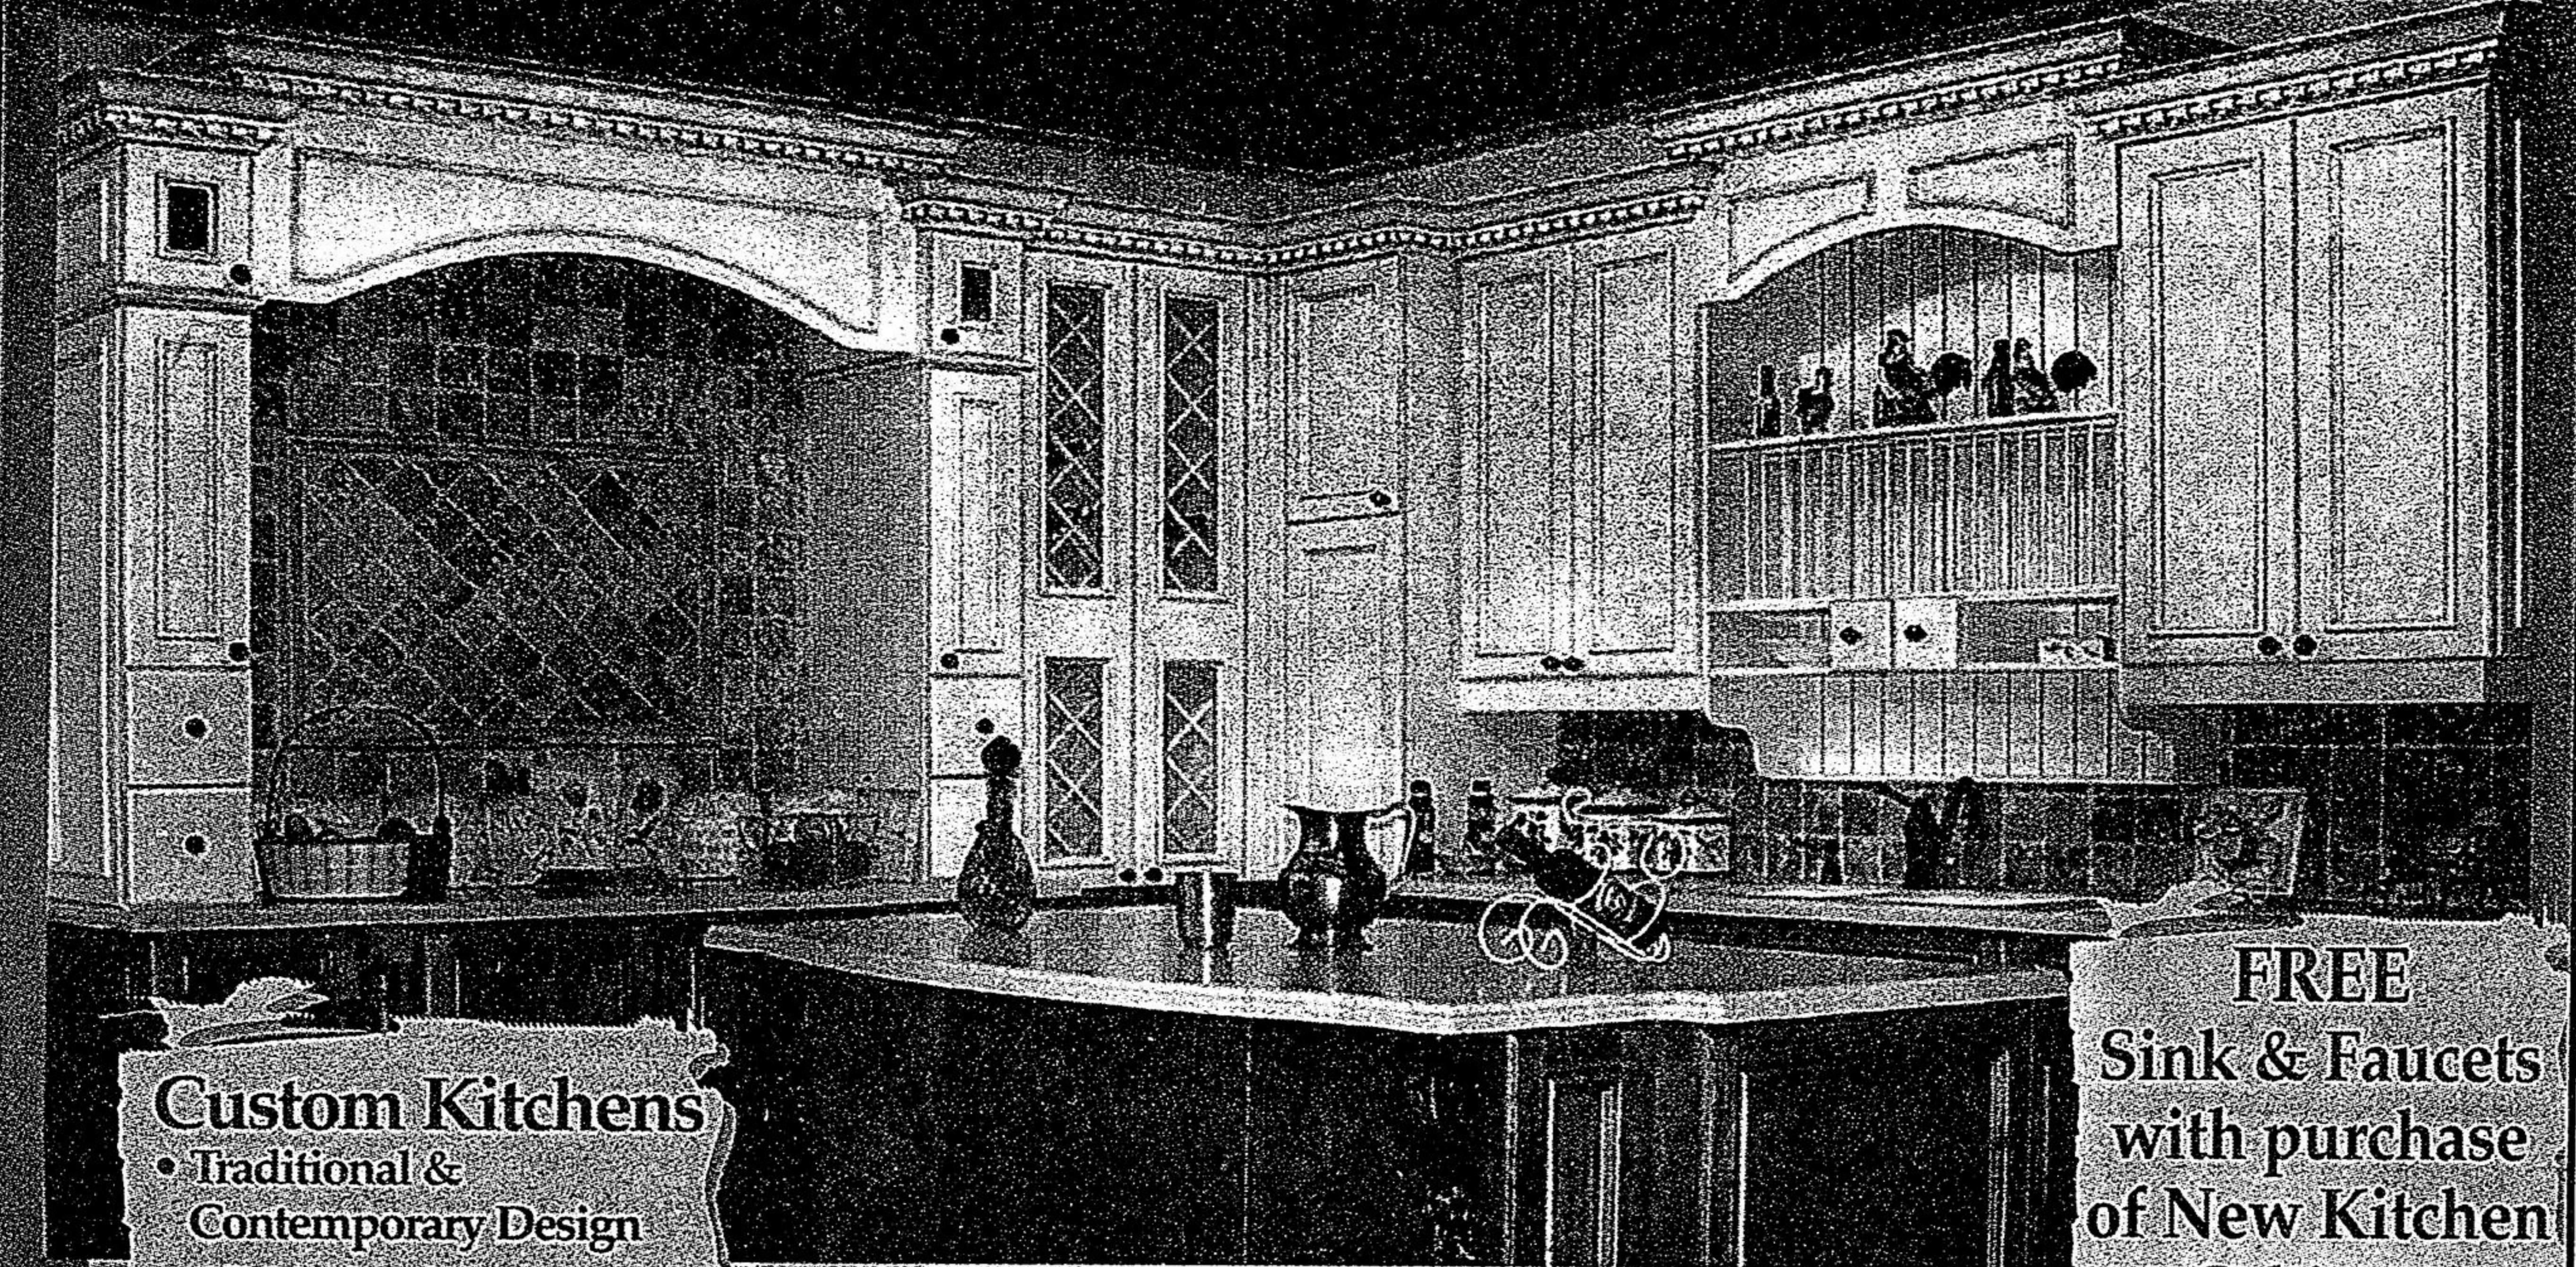

Come In & Let Us Help You Create Your Dream Bathroom & Kitchen

Custom Kitchens

- Traditional & Contemporary Design
- All kinds of counters
- Granite, Solid Surface, Silestone
- In-Home Consultation

FREE
Sink & Faucets
with purchase
of New Kitchen
Cabinets