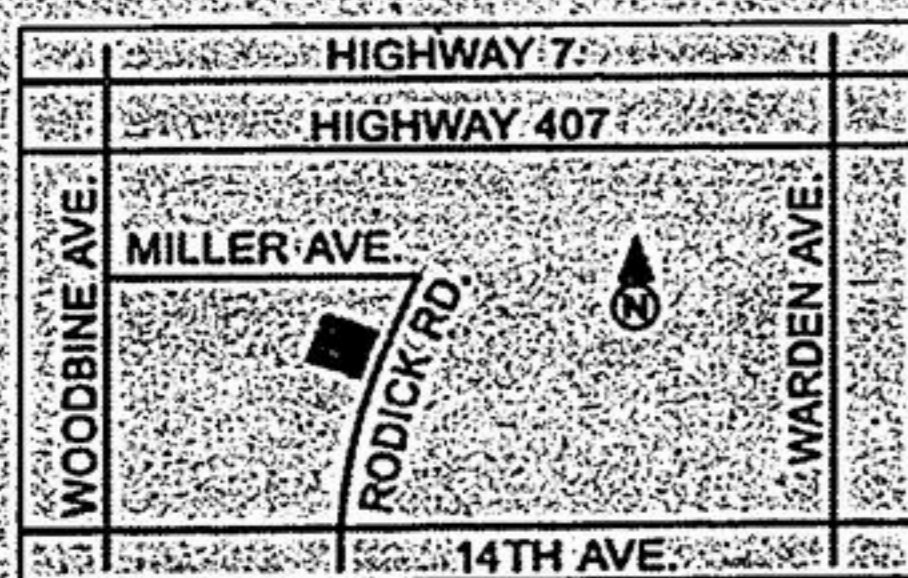

EXPOSING YOUR FAMILY TO UNNECESSARY RISK?

On Sat June 24th
WIN!
\$100 Gift Card

Drop-off your HHW at one of our 4 depots and you will be entered into a draw.

PLUS, the first 500 people will receive a FREE 25L bag of compost!

What's hiding in your garage or attic?
Be safe. Bring your old chemicals to one of our drop-off depots.

Household Hazardous Waste Depots in the Region:

Rodick Road (south of Miller Ave.)
MARKHAM
Open Wednesday, 10:00 am to 6:00 pm
and Saturday, 8:30 am to 4:30 pm

225 Garfield Wright Blvd.
EAST GWILLIMBURY
Open Tuesday, 10:00 am to 6:00 pm
and Saturday, 8:30 am to 4:30 pm

23068 Warden Ave.
GEORGINA
Open 8:30 am to 4:30 pm every second
Saturday and last Saturday of the month

2840 Rutherford Road
VAUGHAN
Open Thursday, 10:00 am to 6:00 pm
and Saturday 8:30 am to 4:30 pm

*No purchase necessary. Limit of one entry per household. Approximate retail value of each grand prize is CAD \$100.00 (\$100.00 @ each location). Must be Canadian resident who is 18 or older at time of entry. Excludes Quebec residents. Entries must be received at the specified HHW locations in Markham, East Gwillimbury, Georgina and Vaughan on Saturday June 24, 2006 between 8:30 AM and 4:30 PM. Random draw takes place on or about July 4, 2006. Skill testing question and compliance with contest rules required. Odds of being selected depend on number of eligible entries received. For more details, visit www.york.ca