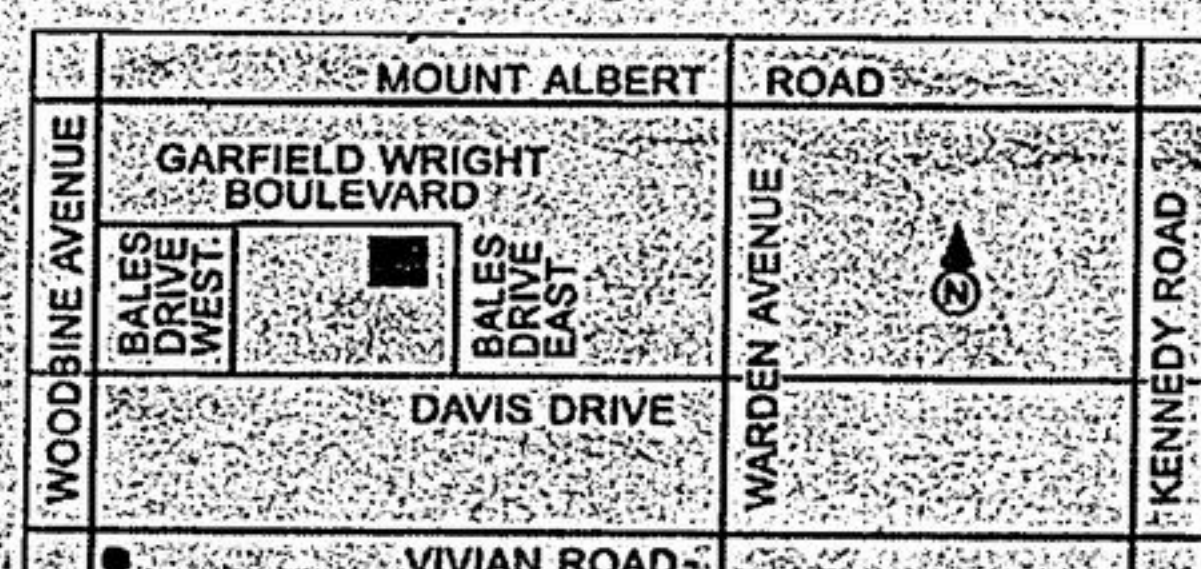

## Household Hazardous Waste Depots in the Region:

Rodick Road (south of Miller Ave.)  
**MARKHAM**  
 Open Wednesday, 10:00 am to 6:00 pm  
 and Saturday, 8:30 am to 4:30 pm

225 Garfield Wright Blvd  
**EAST GWILLIMBURY**  
 Open Tuesday, 10:00 am to 6:00 pm  
 and Saturday, 8:30 am to 4:30 pm

23068 Warden Ave.  
**GEORGINA**  
 Open 8:30 am to 4:30 pm every second  
 Saturday and last Saturday of the month

2840 Rutherford Road  
**VAUGHAN**  
 Open Thursday, 10:00 am to 6:00 pm  
 and Saturday 8:30 am to 4:30 pm