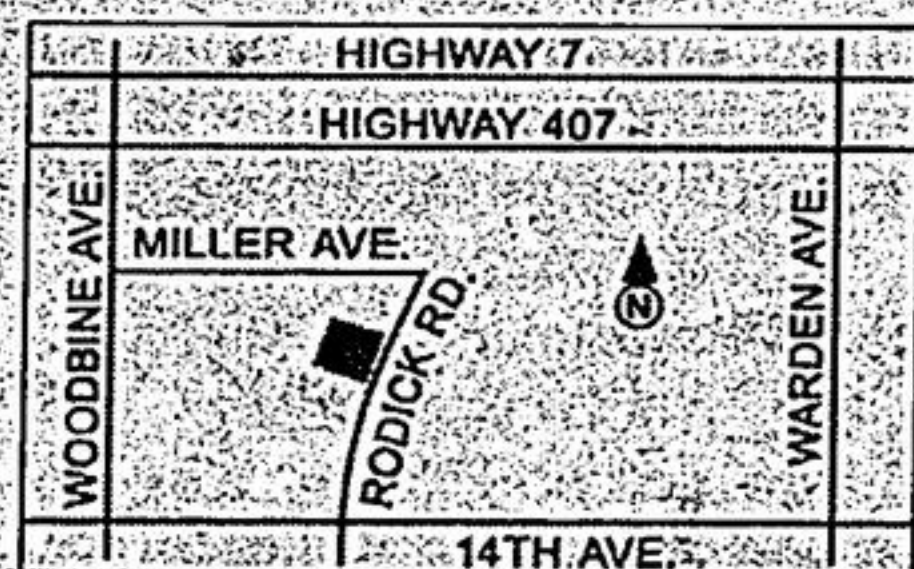

## Household Hazardous Waste Depots in the Region:

Rodick Road (south of Miller Ave.)  
**MARKHAM**  
 Open Wednesday, 10:00 am to 6:00 pm  
 and Saturday, 8:30 am to 4:30 pm

225 Garfield Wright Blvd  
**EAST GWILLIMBURY**  
 Open Tuesday, 10:00 am to 6:00 pm  
 and Saturday, 8:30 am to 4:30 pm

23068 Warden Ave.  
**GEORGINA**  
 Open 8:30 am to 4:30 pm every second  
 Saturday and last Saturday of the month

2840 Rutherford Road  
**VAUGHAN**  
 Open Thursday, 10:00 am to 6:00 pm  
 and Saturday 8:30 am to 4:30 pm