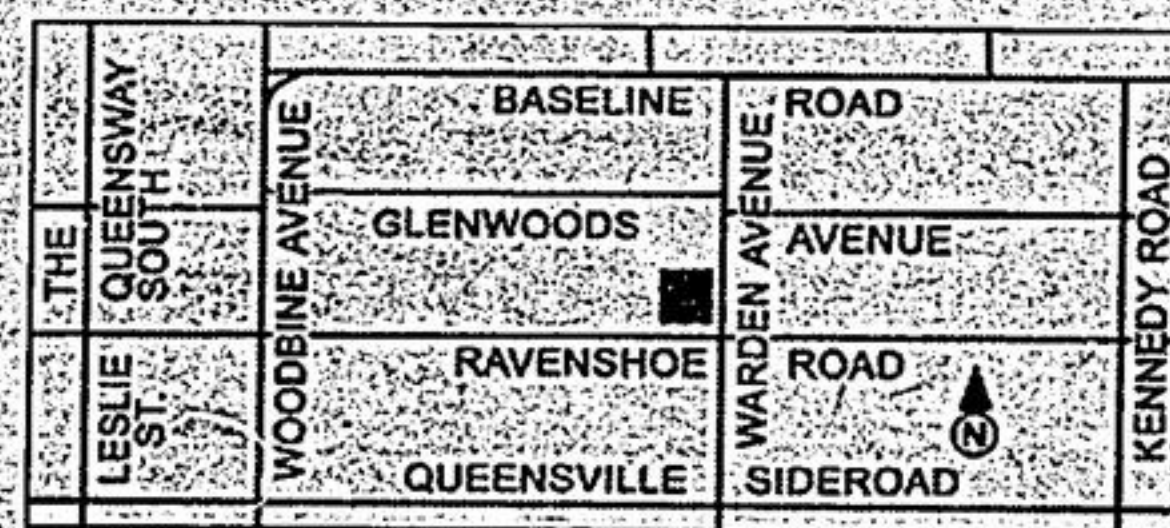

## Household Hazardous Waste Depots in the Region:

Rodick Road (south of Miller Ave.)  
**MARKHAM**  
 Open Wednesday, 10:00 am to 6:00 pm  
 and Saturday, 8:30 am to 4:30 pm

225 Garfield Wright Blvd  
**EAST GWILLIMBURY**  
 Open Tuesday, 10:00 am to 6:00 pm  
 and Saturday, 8:30 am to 4:30 pm

23068 Warden Ave.  
**GEORGINA**  
 Open 8:30 am to 4:30 pm every second  
 Saturday and last Saturday of the month

2840 Rutherford Road  
**VAUGHAN**  
 Open Thursday, 10:00 am to 6:00 pm  
 and Saturday 8:30 am to 4:30 pm