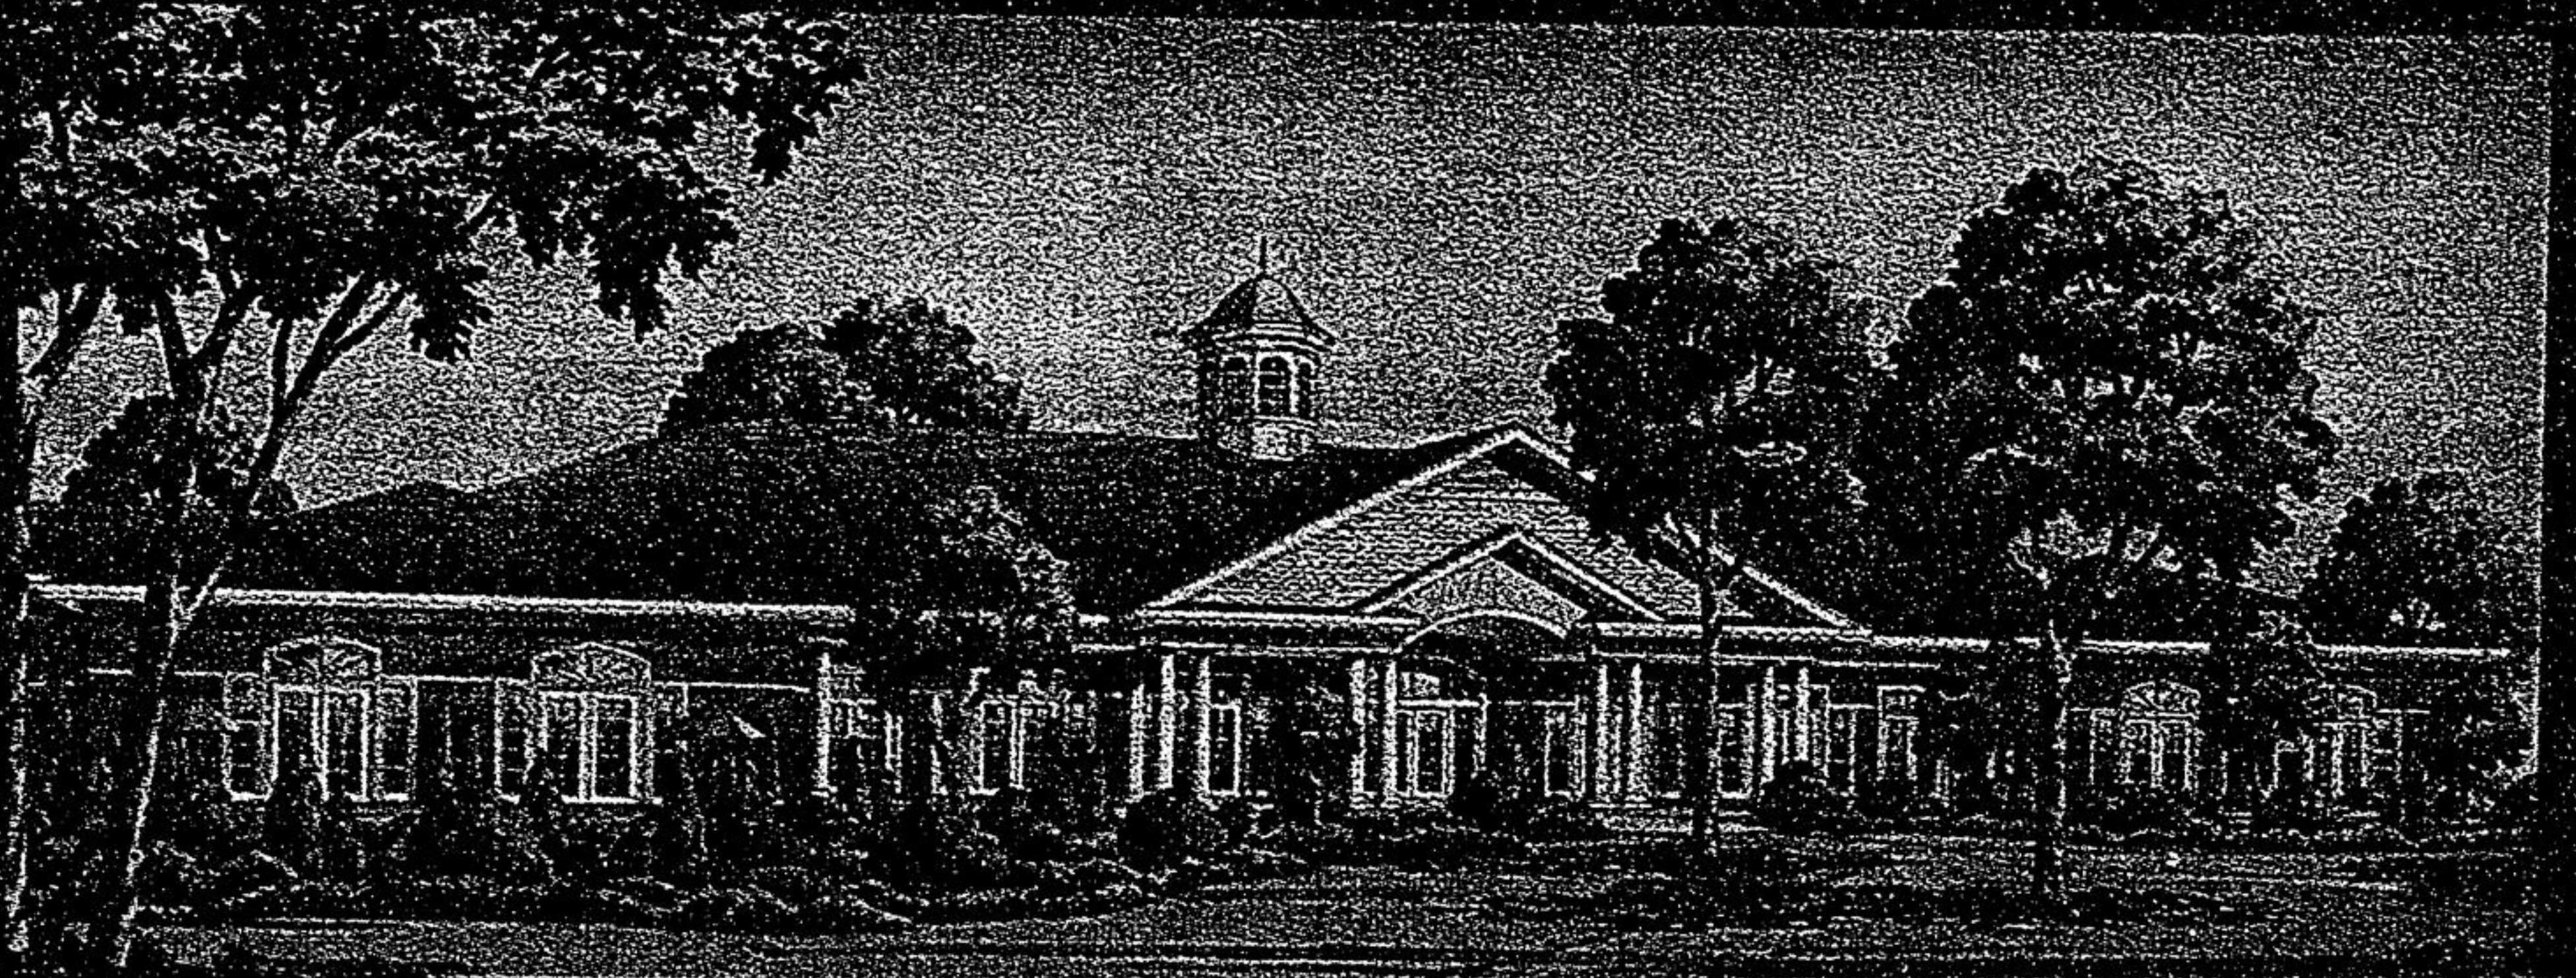

THE RECREATION CENTRE

Discover This Award-Winning Community!

ENHANCE YOUR APPRECIATION FOR WIDE OPEN SPACES AT

BALLANTRAE GOLF & COUNTRY CLUB

AN EXCLUSIVE NEIGHBOURHOOD OF STUNNING DETACHED BUNGALOW

DESIGNS PLACED AROUND A CHAMPIONSHIP 18-HOLE GOLF COURSE.

LIVE THE LIFESTYLE YOU'VE ALWAYS DREAMED OF.

5 Elegantly Furnished Models To View

INSPIRED BUNGALOW DESIGNS

from the mid $300,000's

SALES OFFICE HOURS
MON. - THURS. 12PM - 7PM
CLOSED FRI. & HOL.
SAT. & SUN. 12PM - 5 PM

SITE IS LOCATED
ON HWY #48, JUST NORTH
OF AURORA ROAD

Prices and specifications are subject
to change without notice. E. & O. E.
Rendering is artist's concept.