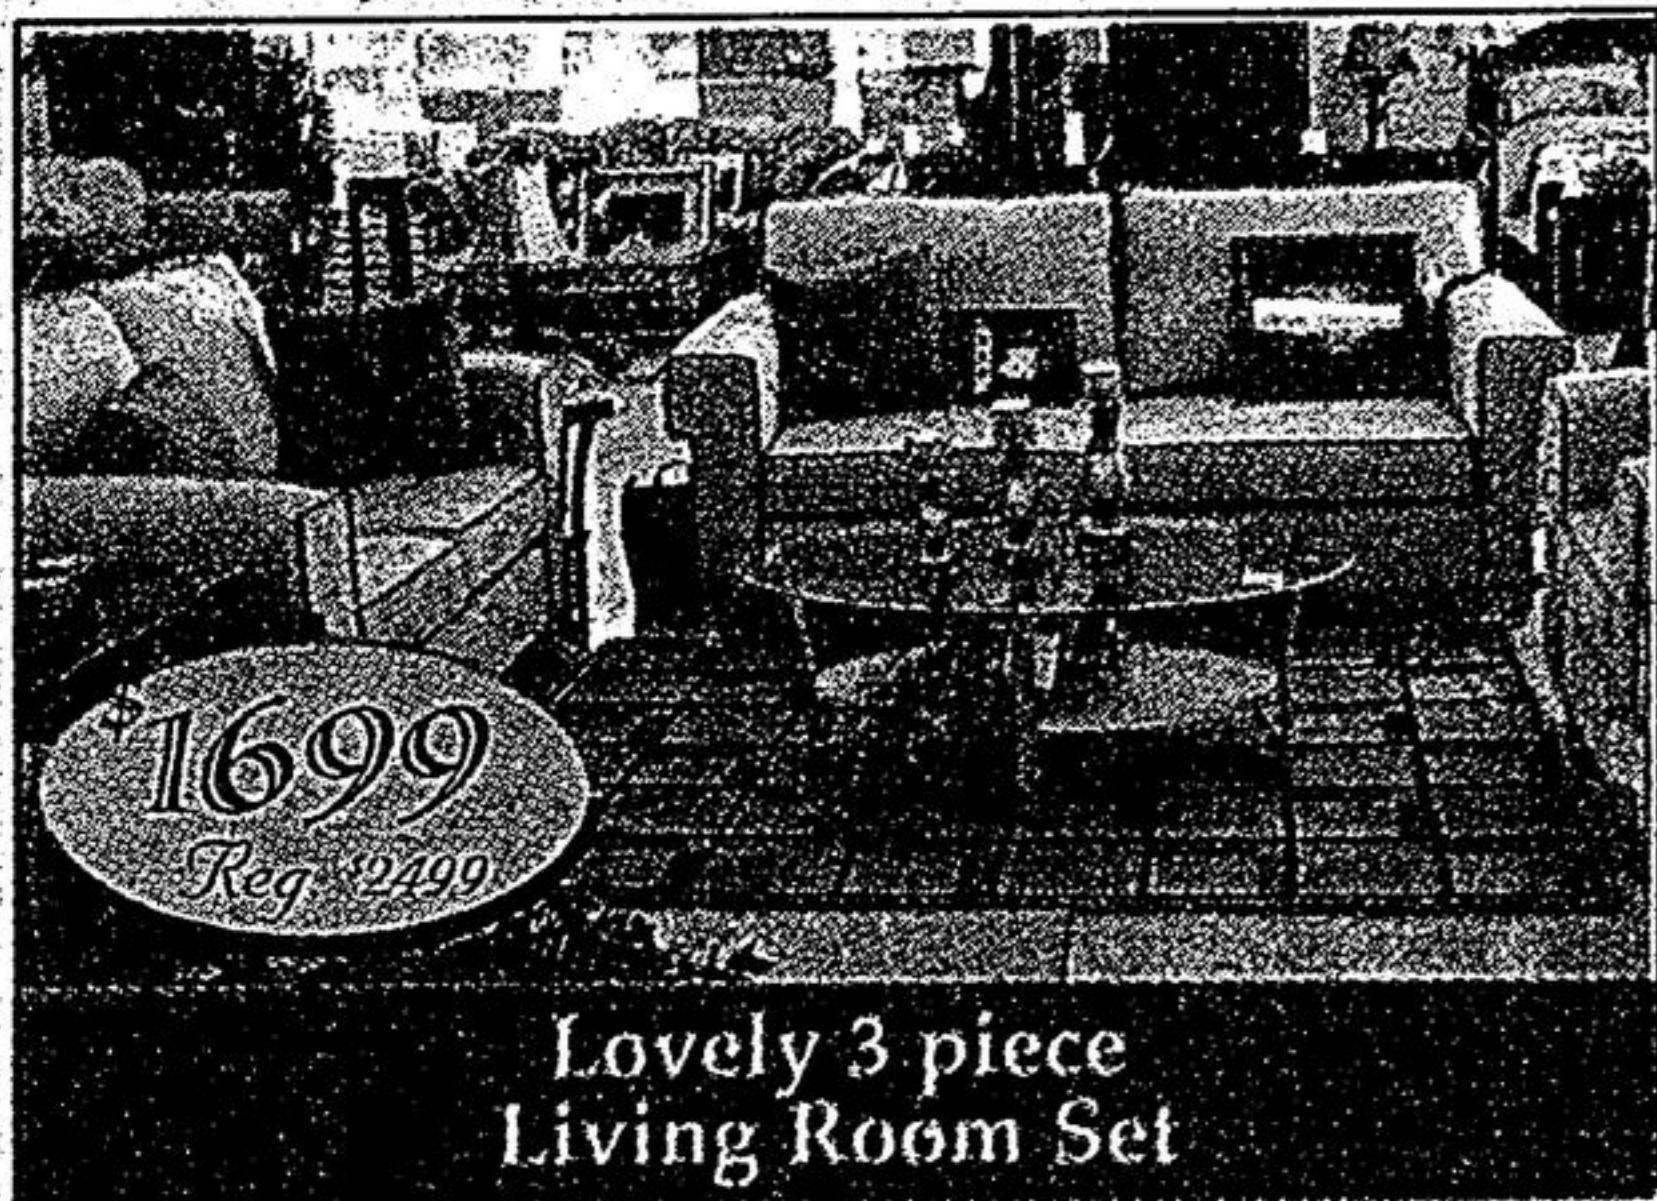

1699
Reg. 2499