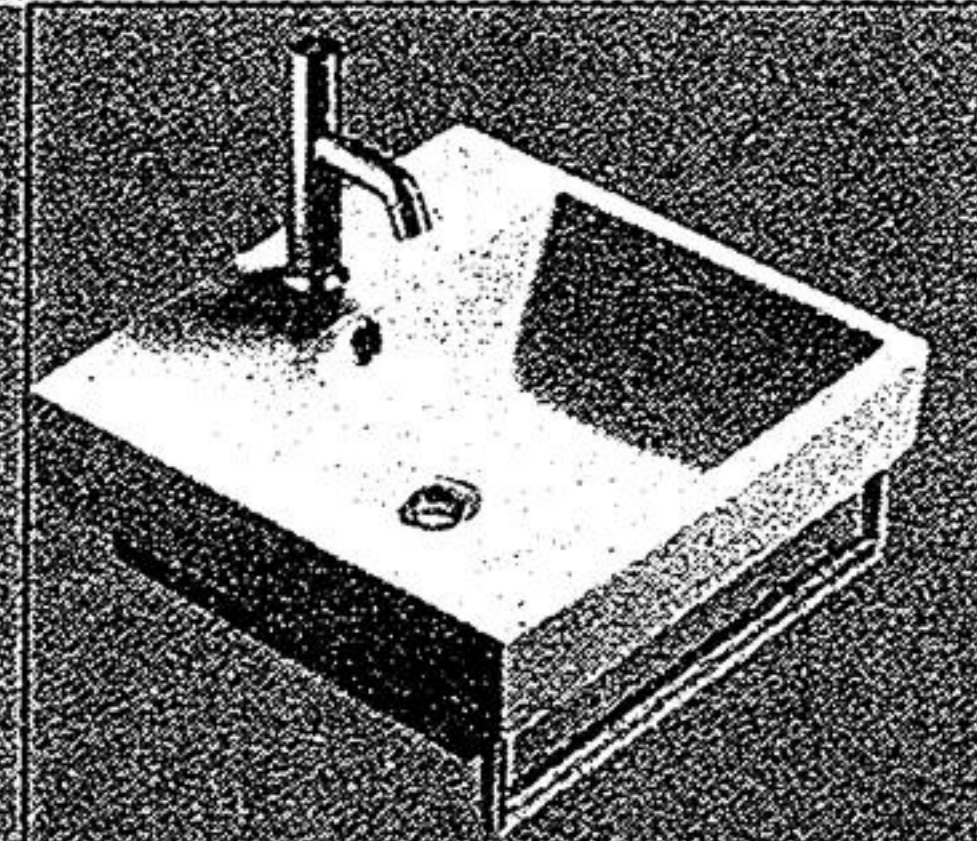

Garantie à vie
NEPTUNE
Lifetime Warranty

MAAX
COLLECTION

BATH EMPORIUM INC.

www.bathemp.com

5 Shields Court, Unit 101
Markham, Ont.
Tel: (905) 944-0060
Fax: (905) 944-1667

Business Hours
Mon., Tue., Wed., Fri. 9:00 am - 6:00 pm
Thur. 9:00 am - 8:00 pm
Sat. 9:00 am - 4:00 pm

Ontario Tile & Ceramics Ltd.

- Outdoor Tile
- Floor & Wall Ceramic Tile
- Glazed Porcelains
- Mosaics: Glass & Stone
- Tumbled Marble
- Slate/Natural Stone
- Kitchen Backsplash
- Cleaning & Maintenance Products

NUHEAT

A Short Drive To Visit Our 2000 Sq Ft Showroom

We Pride Ourselves On Reputation, Selection & Personalized Service For Over 30 Years

25 Laidlaw Blvd. MARKHAM 905-294-9777