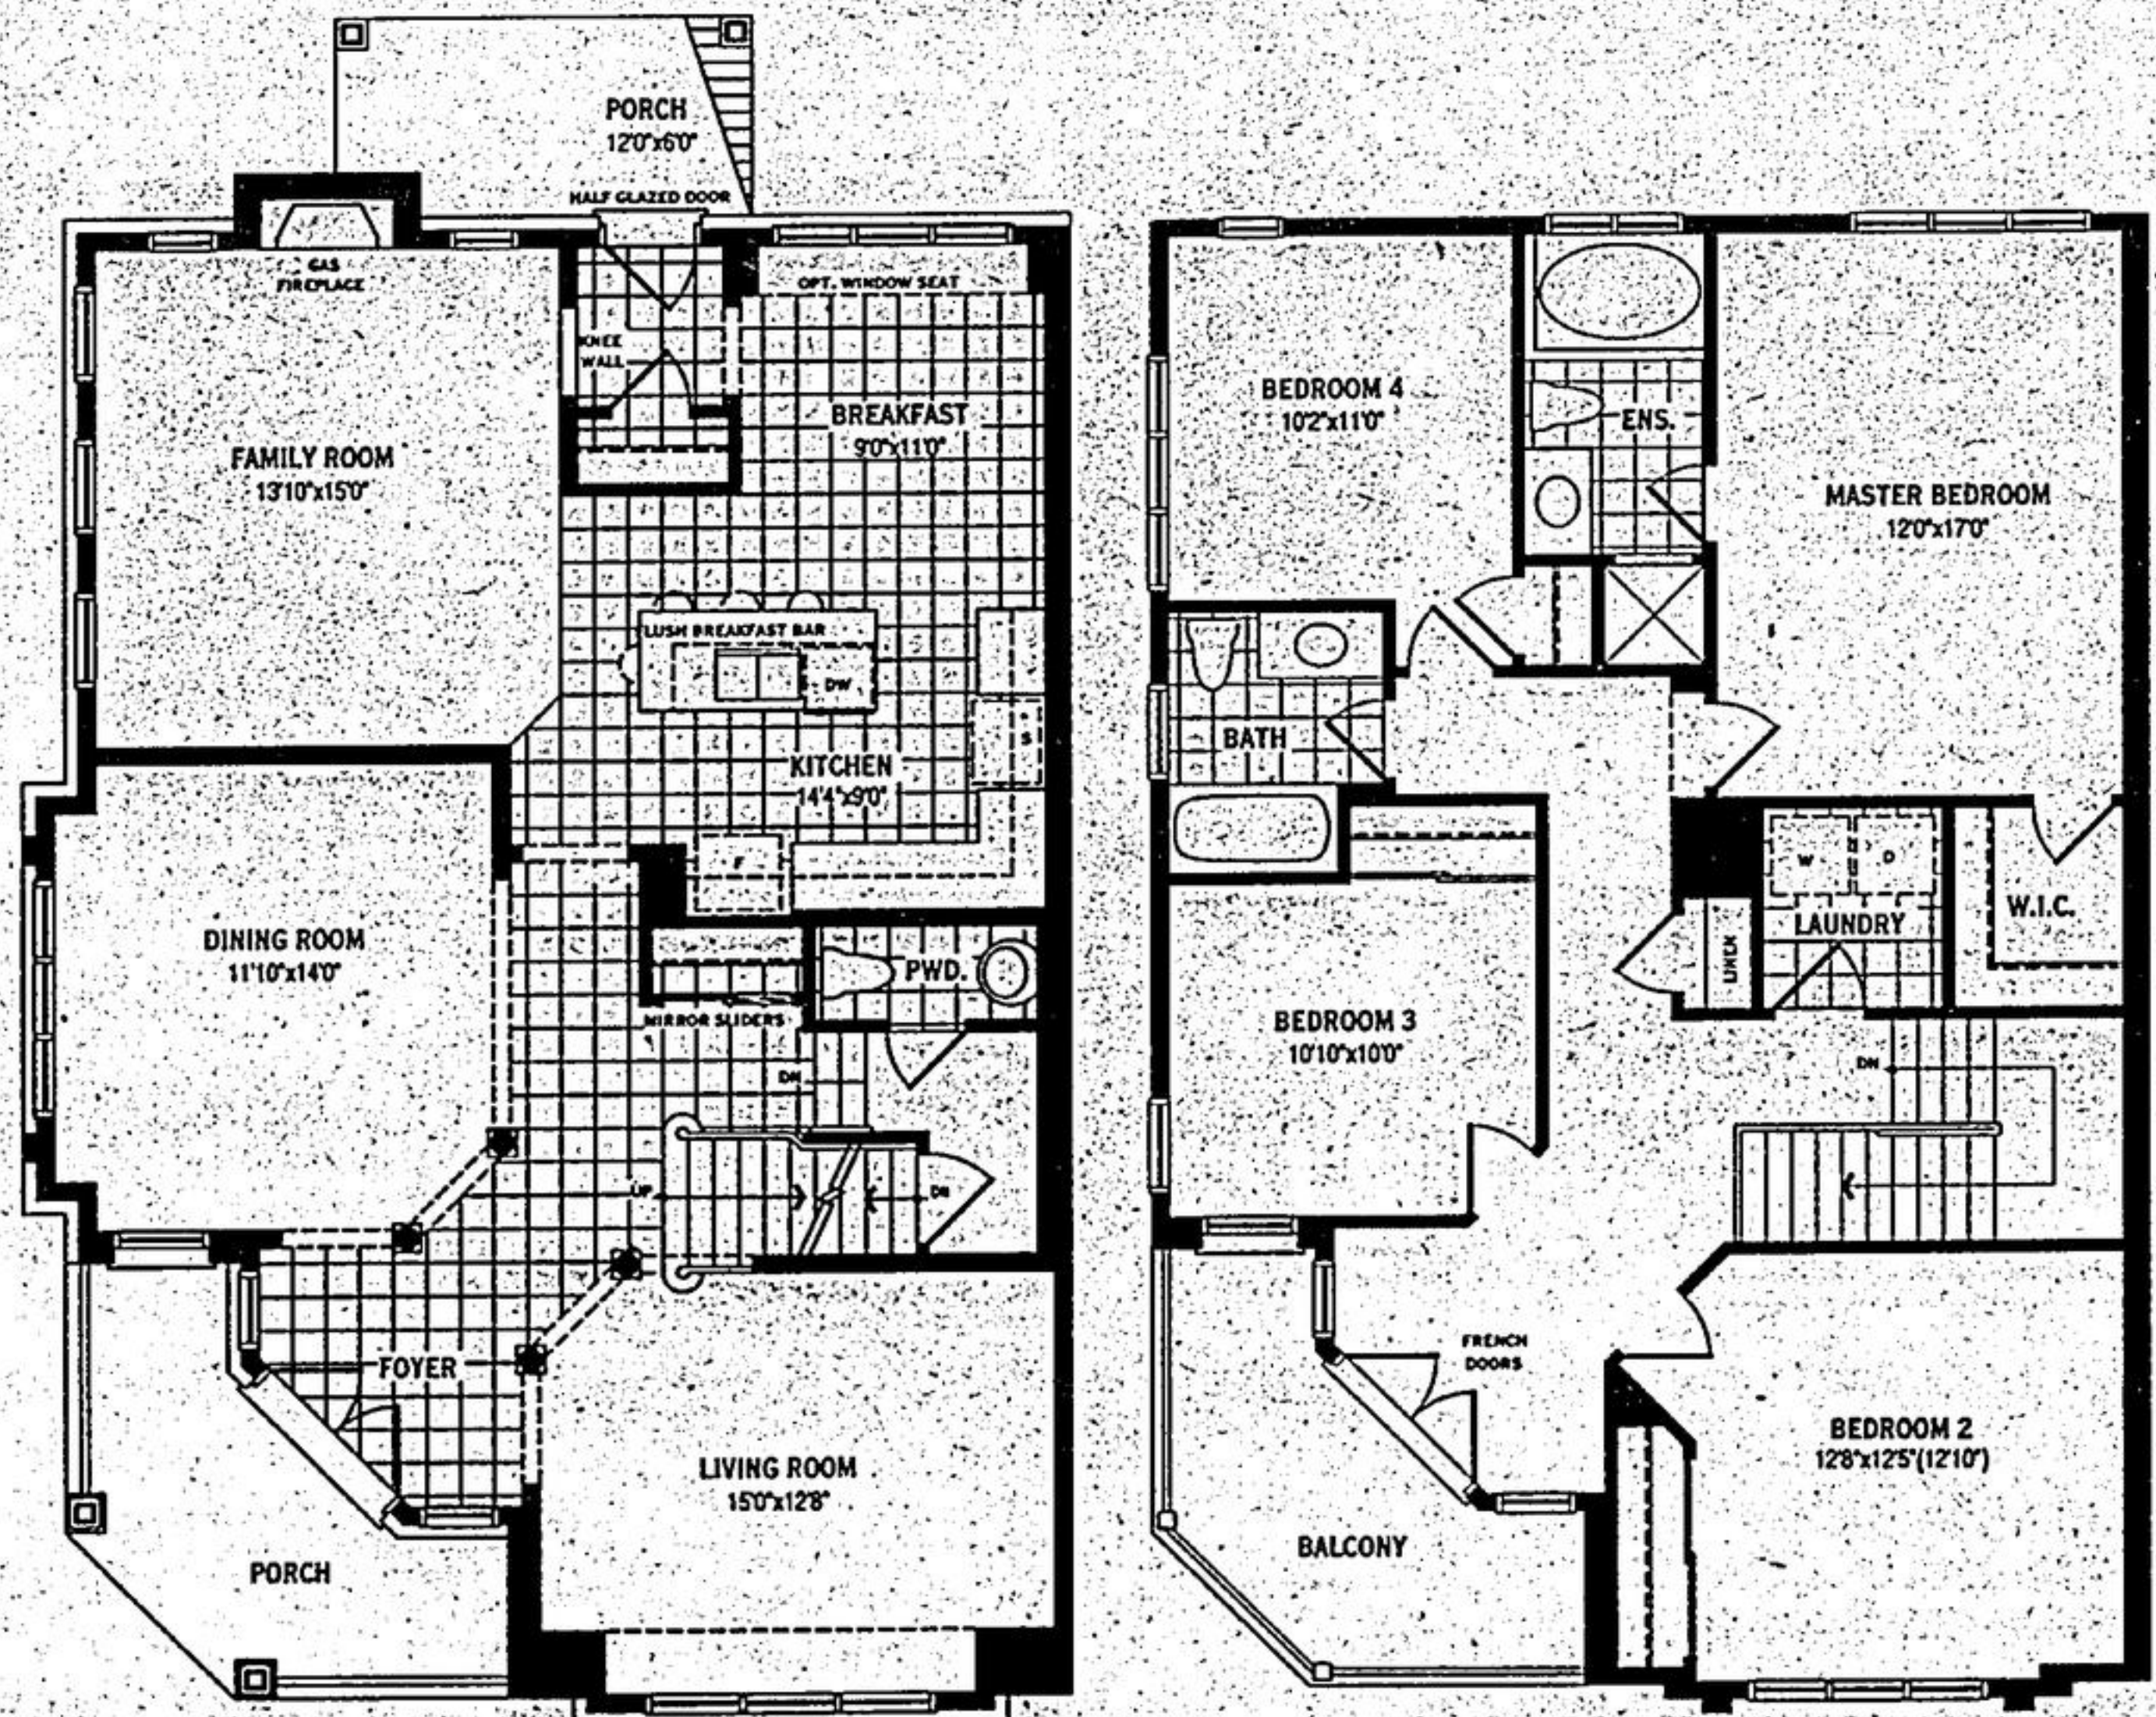

Presentation Centre Hours: Monday to Thursday 1pm-8pm, Friday 1pm-6pm
Saturday, Sunday and Holidays: 11am-6pm

All illustrations are artist's concept. All dimensions are approximate. See floor plan, terms and conditions, subject to change without notice. E & O E