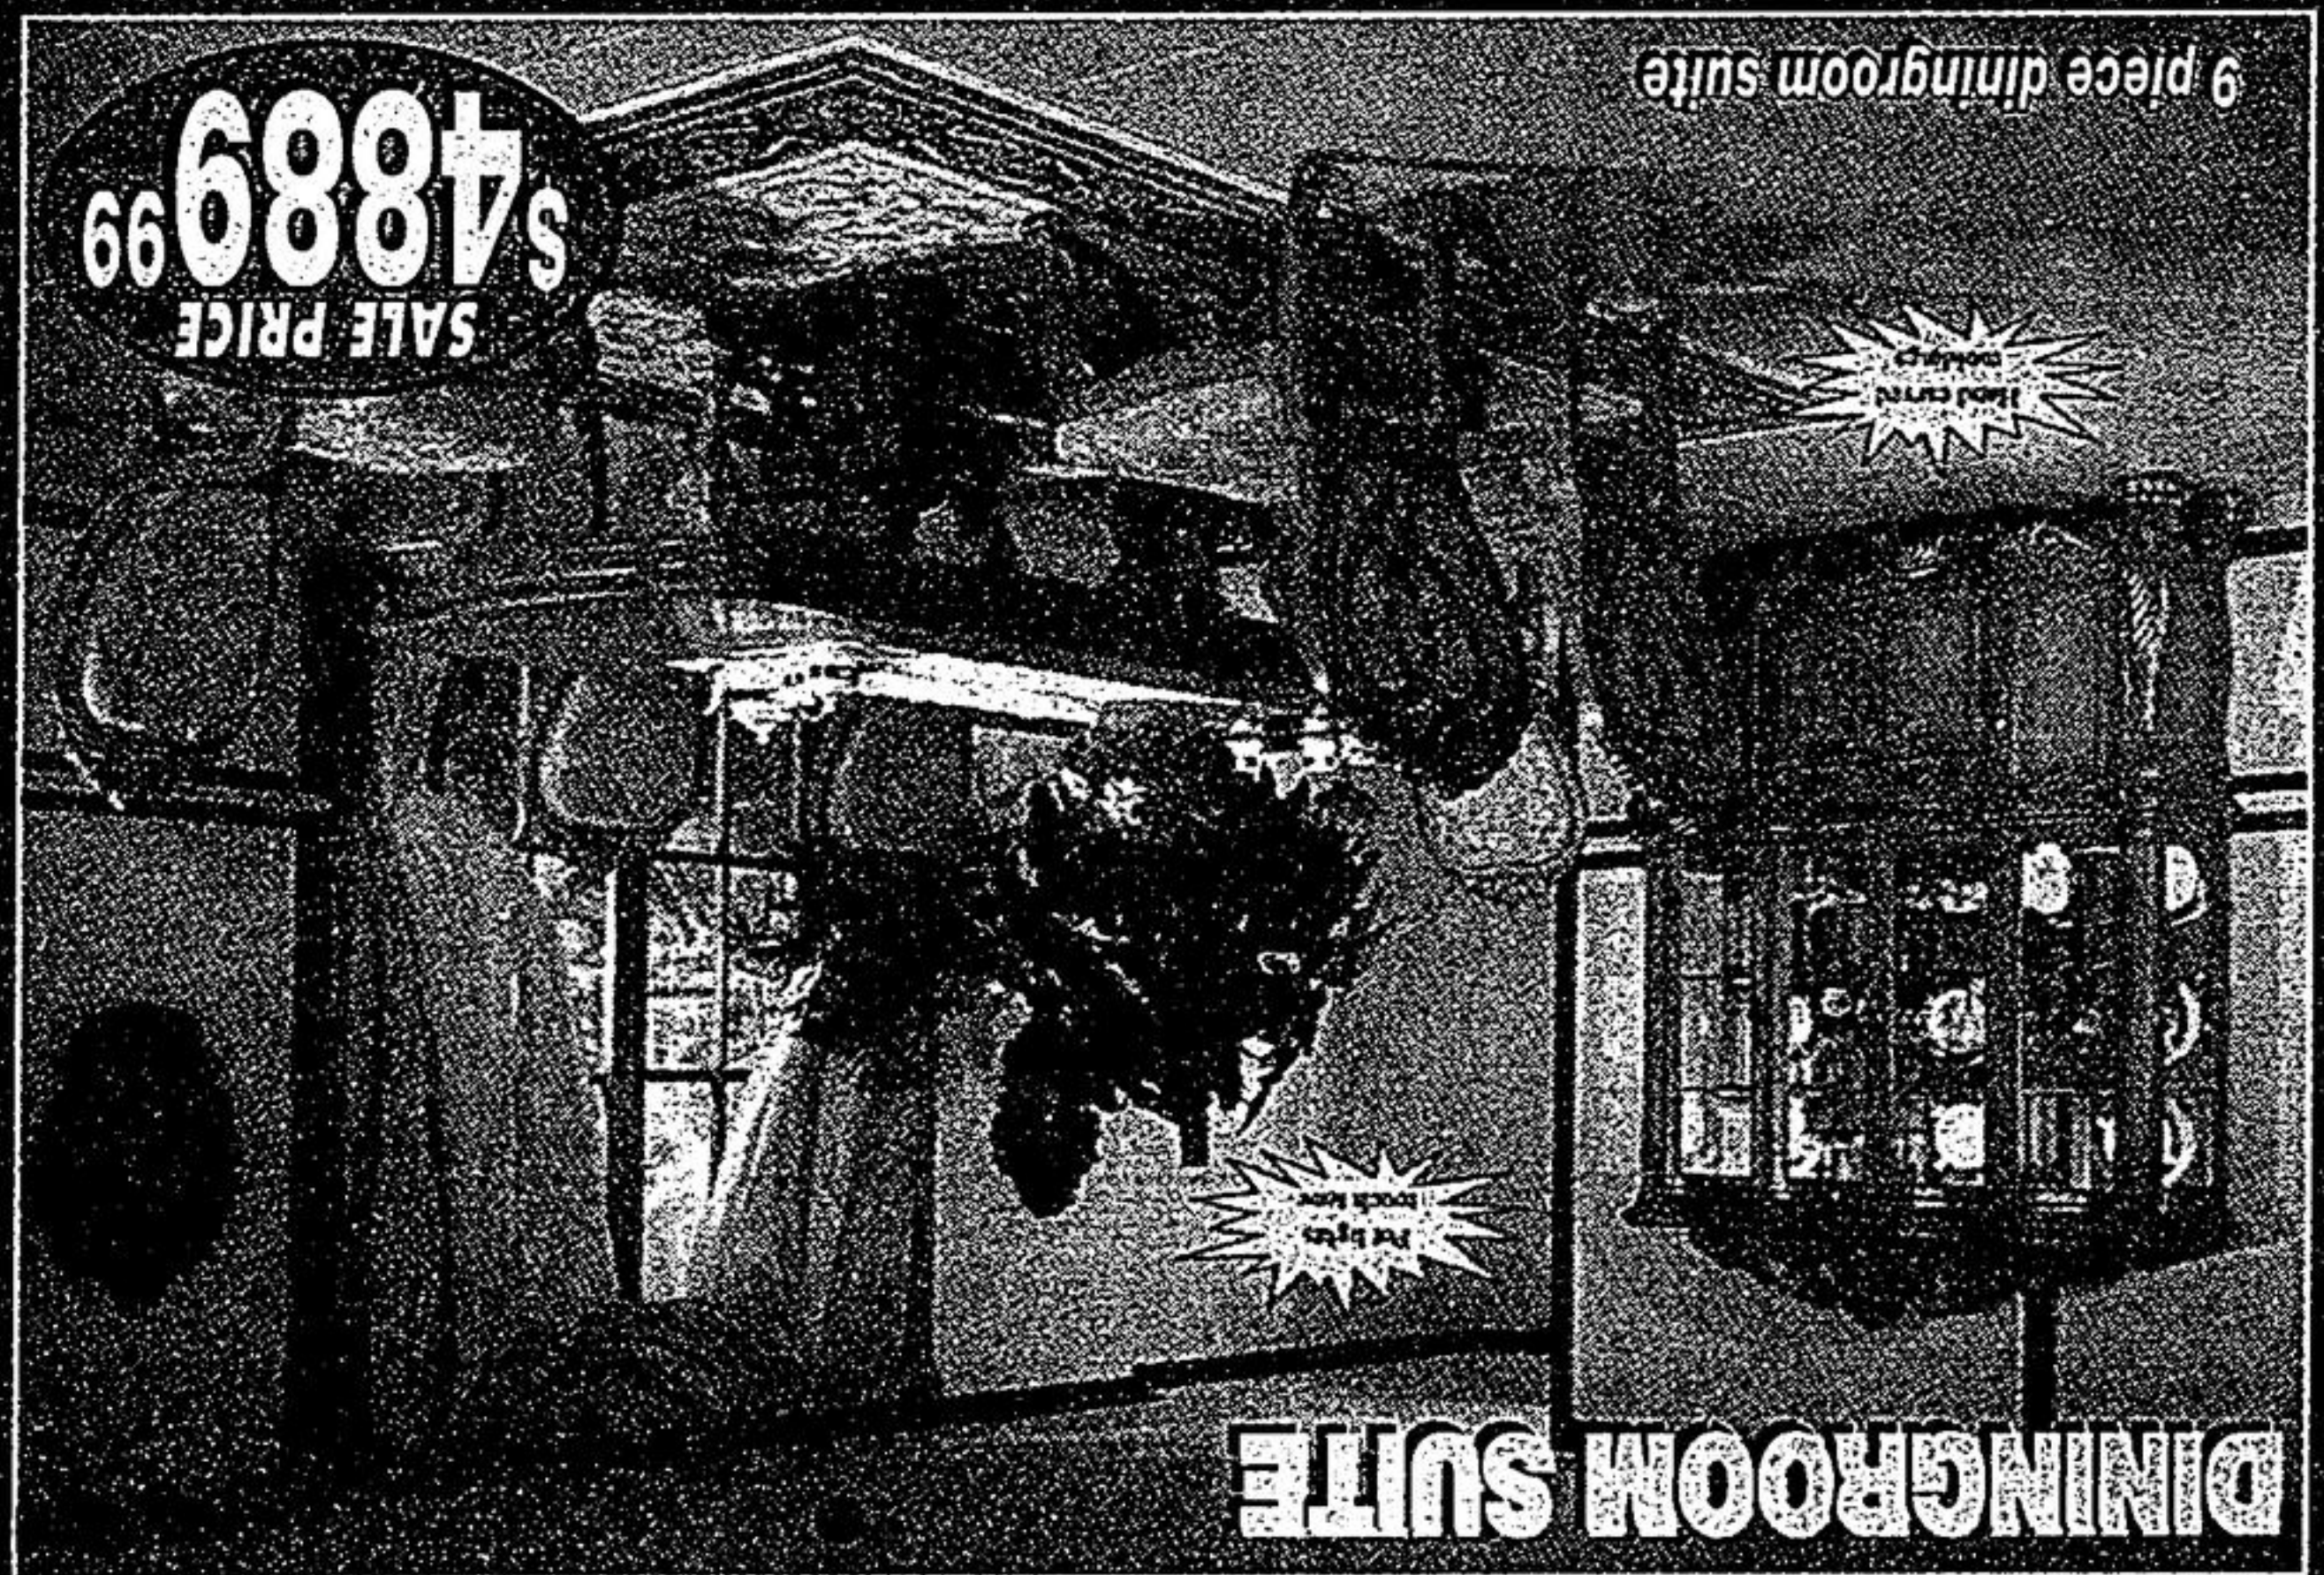

PUBLIC NOTICE PUBLIC NOTICE PUBLIC NOTICE PUBLIC NOTICE PUBLIC NOTICE

OUR PRICES HAVE JUST DROPPED

BANKRUPTCY

lower than

EVERYTHING MUST GO!

WE'VE TURNED OUR STORE / DISCOUNT DOWN

$10,000,000 WORTH OF INVENTORY

PUBLIC NOTICE PUBLIC NOTICE PUBLIC NOTICE PUBLIC NOTICE PUBLIC NOTICE

OPERATED BY MEGA LIQUIDATION

OLD WALMART LOCATION

1615 DUNDAS ST. E., WHITBY

WE ACCEPT:

HOURS:

MONDAY TO FRIDAY
9AM - 9PM

SATURDAY
9AM - 6PM

SUNDAY
9AM - 5PM

MEGA LIQUIDATION
EXIT 412 OFF 401
NORTH ON THICKSON RD.
5 LIGHTS RIGHT HAND SIDE

OPEN 7 DAYS

* Pictures not exactly as illustrated. All purchases final sale. Limited Quantities.
* Electronic items refurbished or end of line.

PUBLIC NOTICE

PUBLIC NOTICE

PUBLIC NOTICE

PUBLIC NOTICE

PUBLIC NOTICE

PUBLIC NOTICE

PUBLIC NOTICE