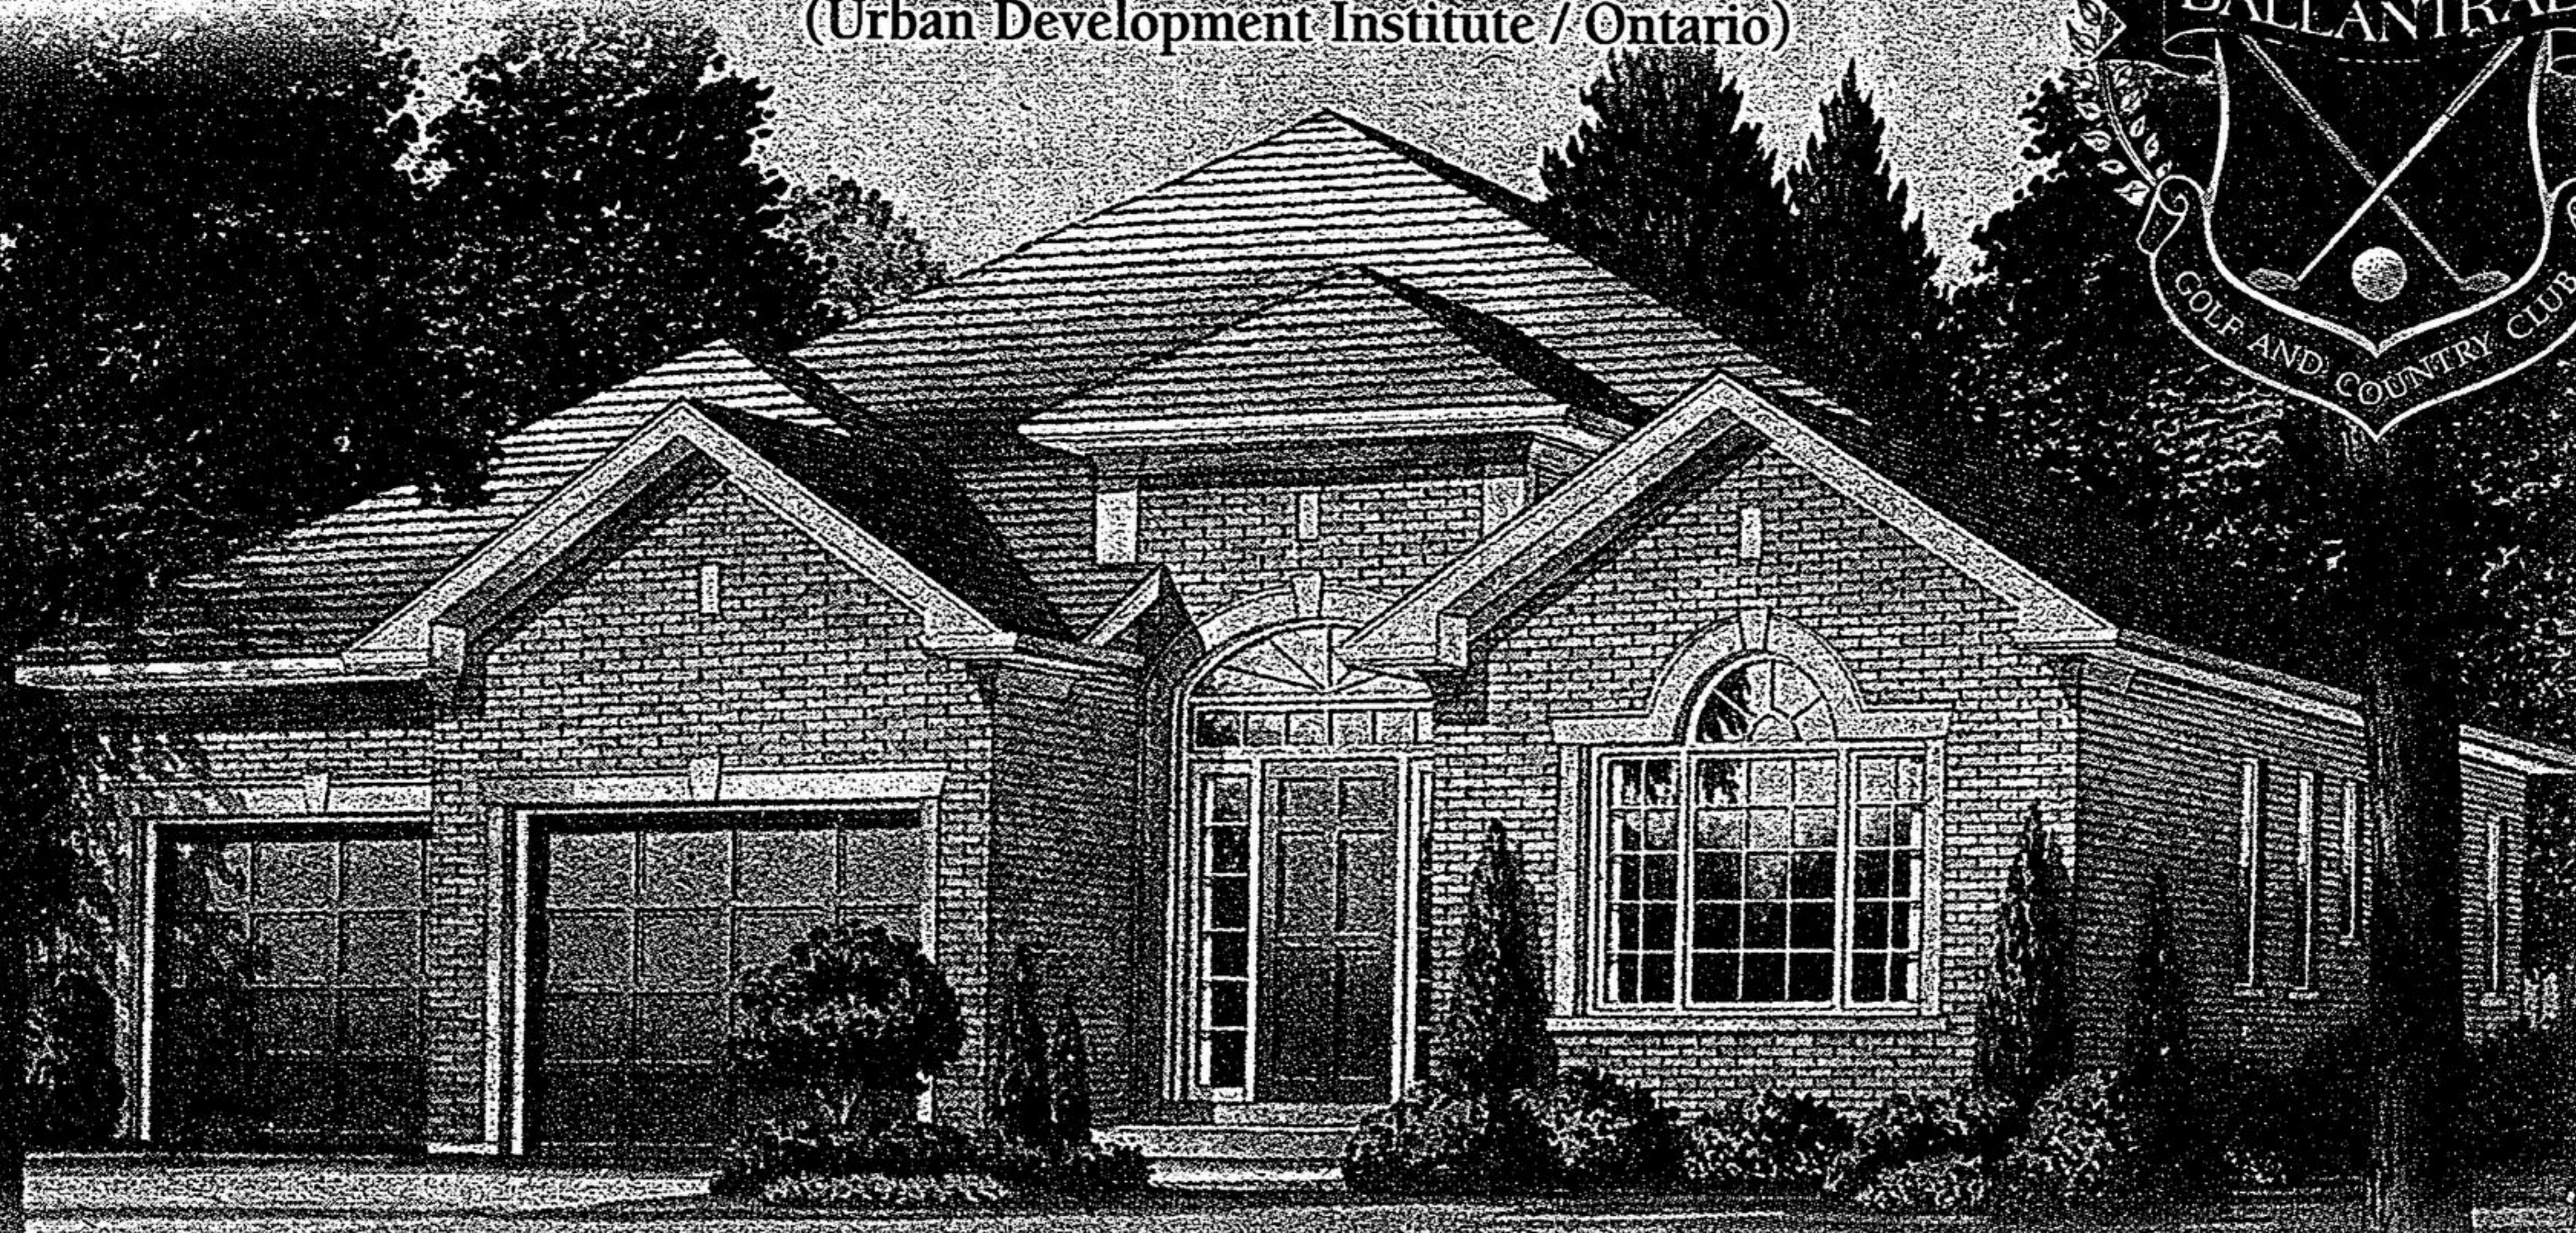

Live the dream!

"Most Outstanding Adult Lifestyle Project" Award
(Ontario Home Builders' Association)

"Best Lifestyle Community" Award
(Urban Development Institute / Ontario)

The Doral - Elevation A

Our Florida inspired bungalow designs feature spacious, sunny, open-concept interiors.

Ballantrae is centered around a championship 18-hole golf course designed by Doug Carrick.

Enhance your appreciation for wide open spaces at Ballantrae Golf & Country Club, Canada's finest adult lifestyle community. An exclusive neighbourhood of stunning bungalow designs placed around a championship Doug Carrick designed golf course. Live the lifestyle you've always dreamed of.

Inspiring Detached Bungalows

from the **\$300,000's**

Visit Our 5 Elegantly Furnished Models

Located on Hwy. 48 just north of the Aurora Road.

Mon. - Thurs.
12pm - 7pm
Fri. Closed
Sat., Sun. & Hol.
11am - 5pm