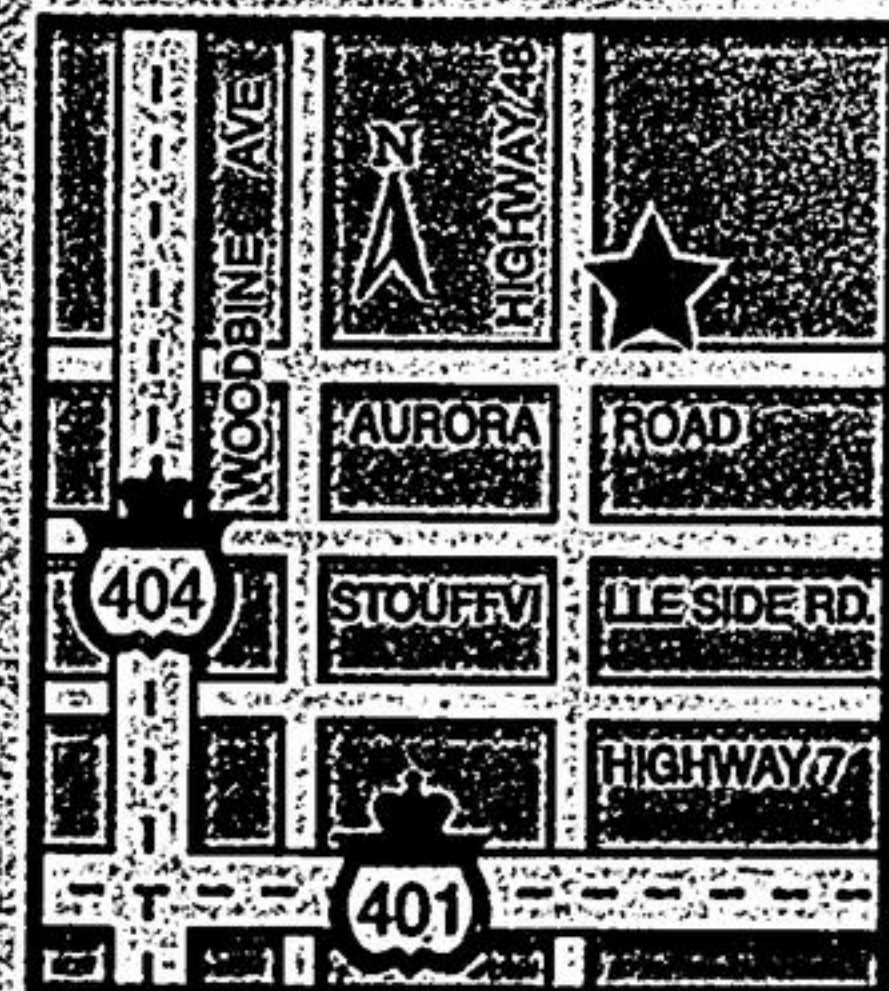

Our Florida inspired bungalow designs feature spacious, sunny, open-concept interiors

Ballantrae is centered around a championship 18-hole golf course designed by Doug Carrick.

Enhance your appreciation for wide open spaces at Ballantrae Golf & Country Club, Canada's finest adult lifestyle community. An exclusive neighbourhood of stunning bungalow designs placed around a championship Doug Carrick designed golf course. Live the lifestyle you've always dreamed of.

*Inspiring Detached Bungalows*

*from the \$300,000's*

*Visit Our 5 Elegantly Furnished Models*

Located on Hwy. 48 just north of the Aurora Road.

Mon. - Thurs.  
12pm - 7pm  
Fri. Closed  
Sat., Sun. & Hol.  
11am - 5pm