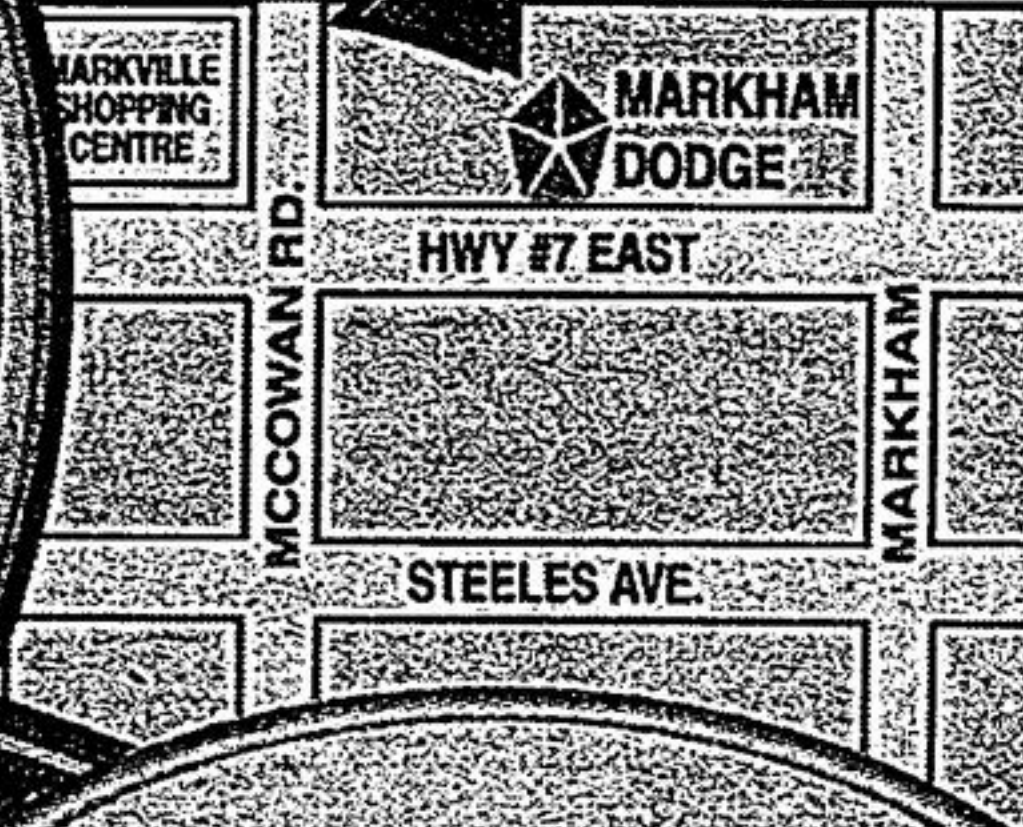

YOUR CHRYSLER CONNECTION

NO PAYMENTS FOR 90 DAYS

FINANCING

NO PAYMENTS FOR 90 DAYS

WEST or EAST

You're Covered!