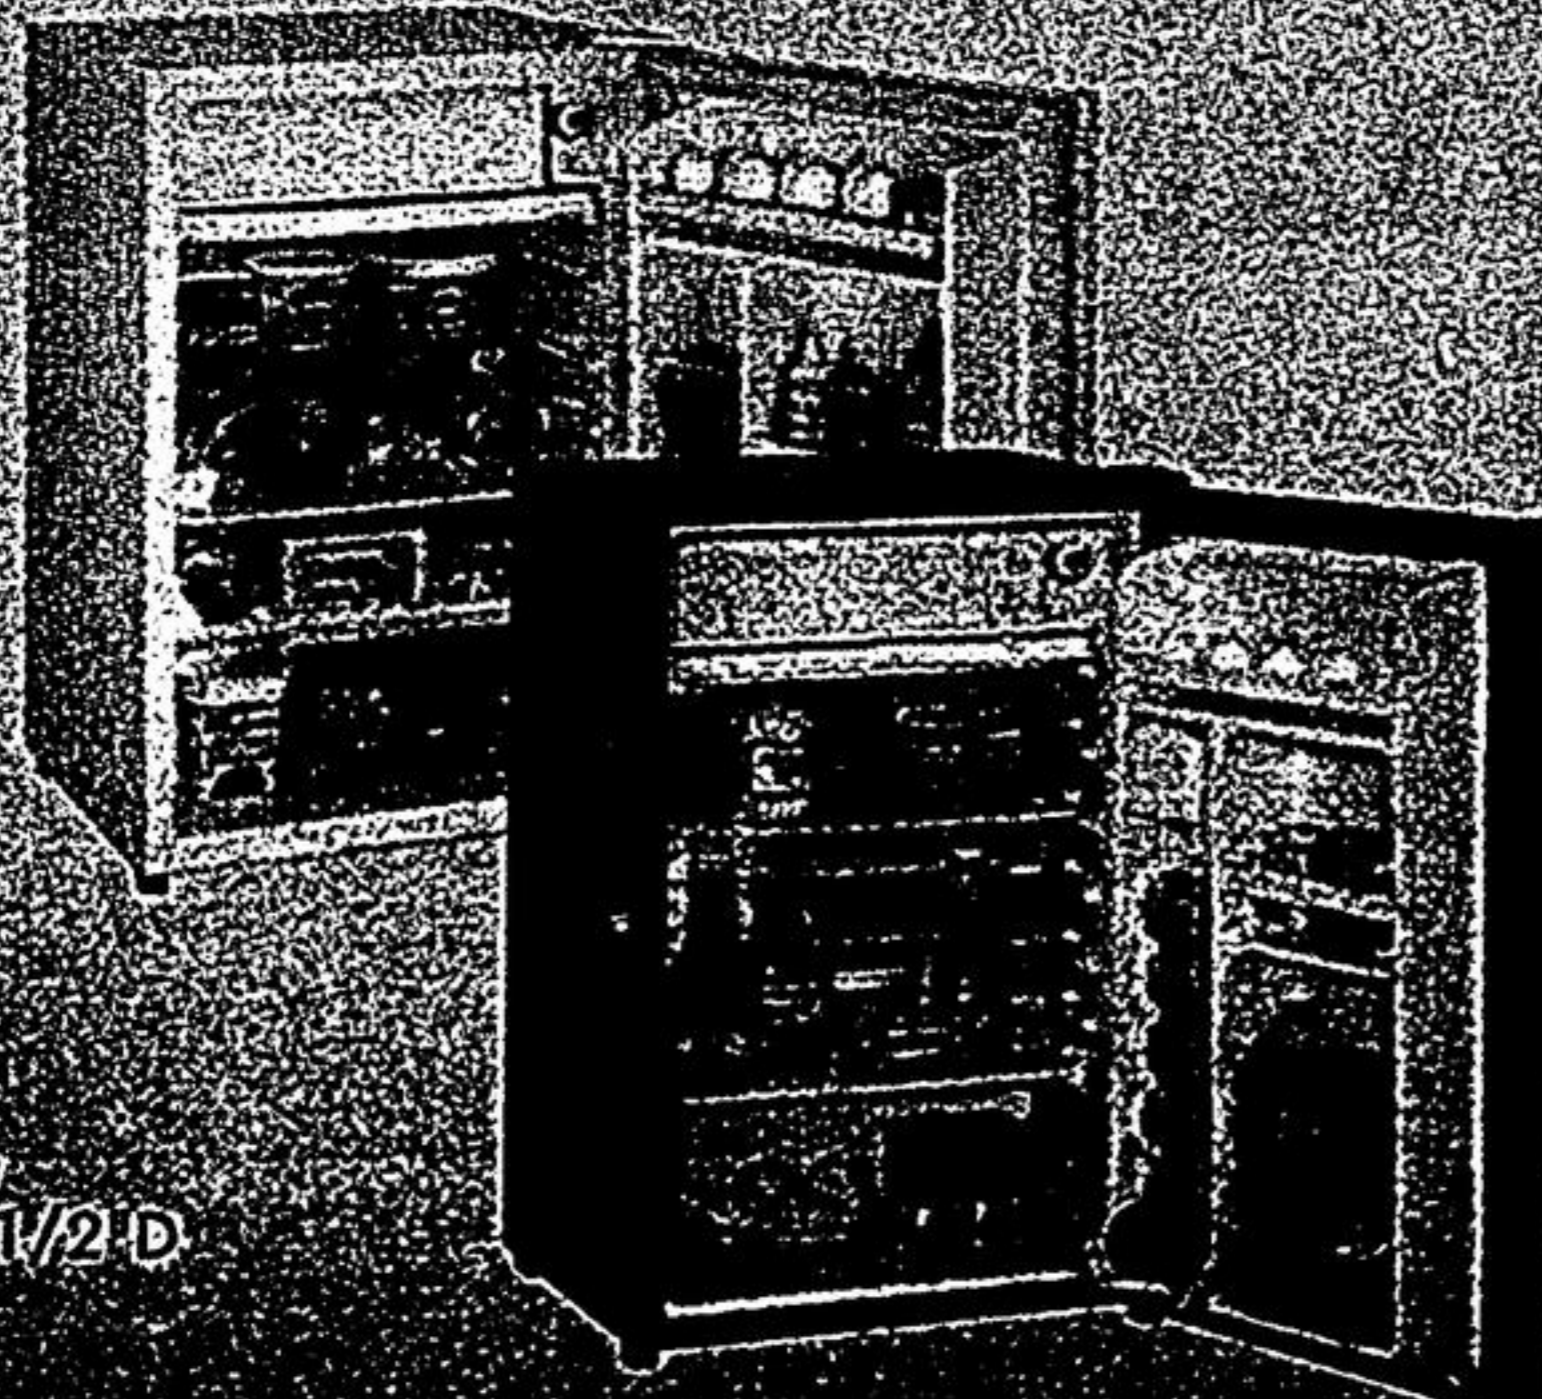

4.3 cu. ft. Compact Refrigerator

- Push button defrost
- Reversible door hinge
- CanStor™ dispenser holds beverage cans
- Full width freezer section
- Available in Black or White
- 20-3/4"W x 33-1/16"H x 21-1/2"D (1743169, 694)