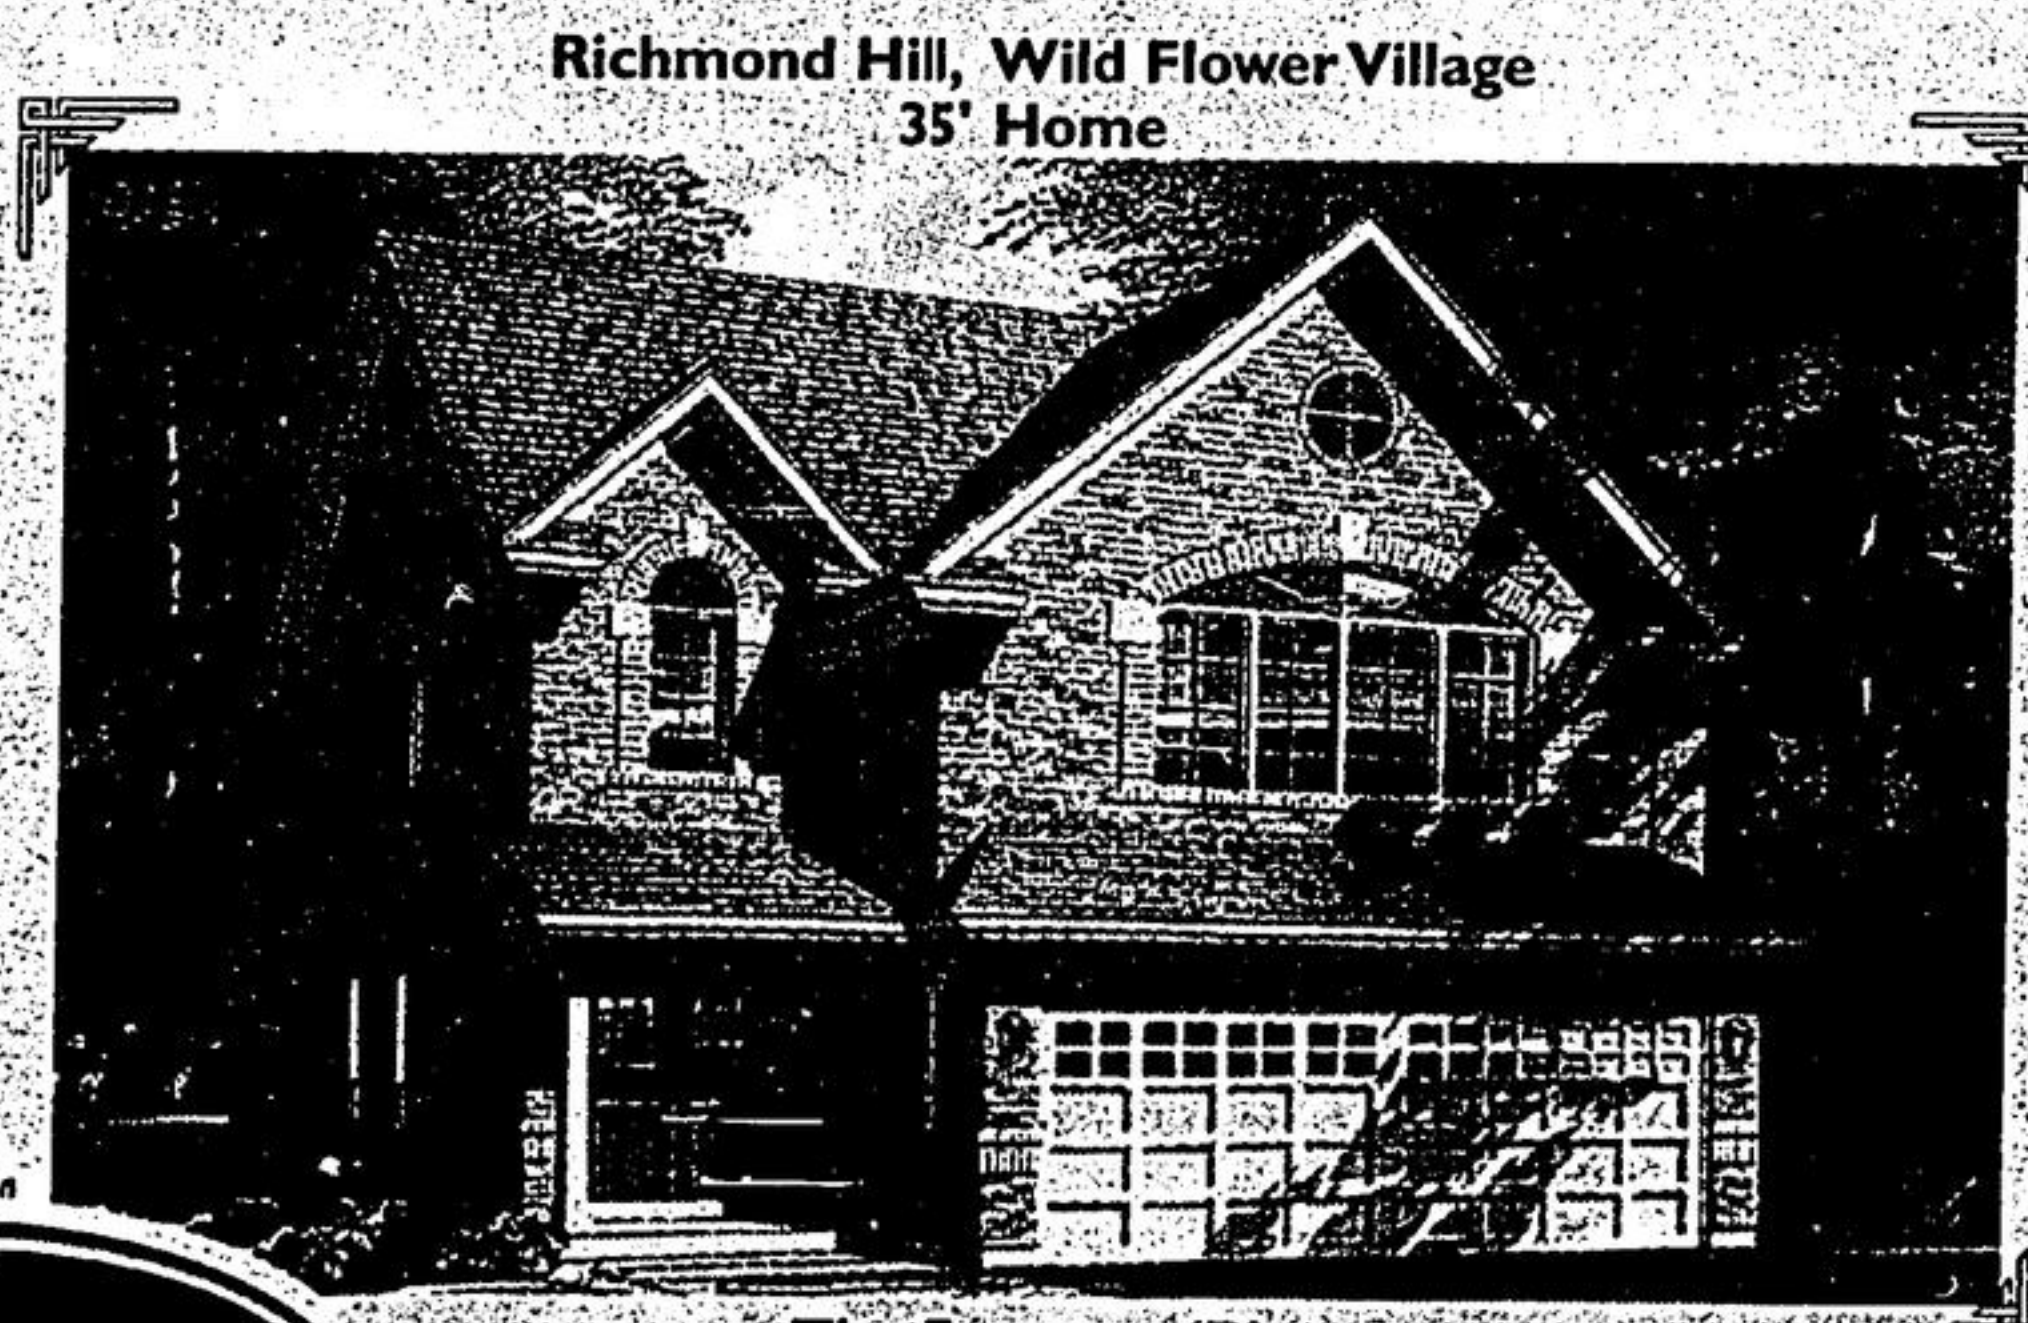

Richmond Hill, Wild Flower Village
35' Home
The Empress 'B'
2,285 Sq.Ft.

www.mattamyhomes.com

Representation Center Hours: Monday to Thursday 10am-6pm, Friday 10am-5pm, Saturday 10am-5pm, Sunday 11am-5pm