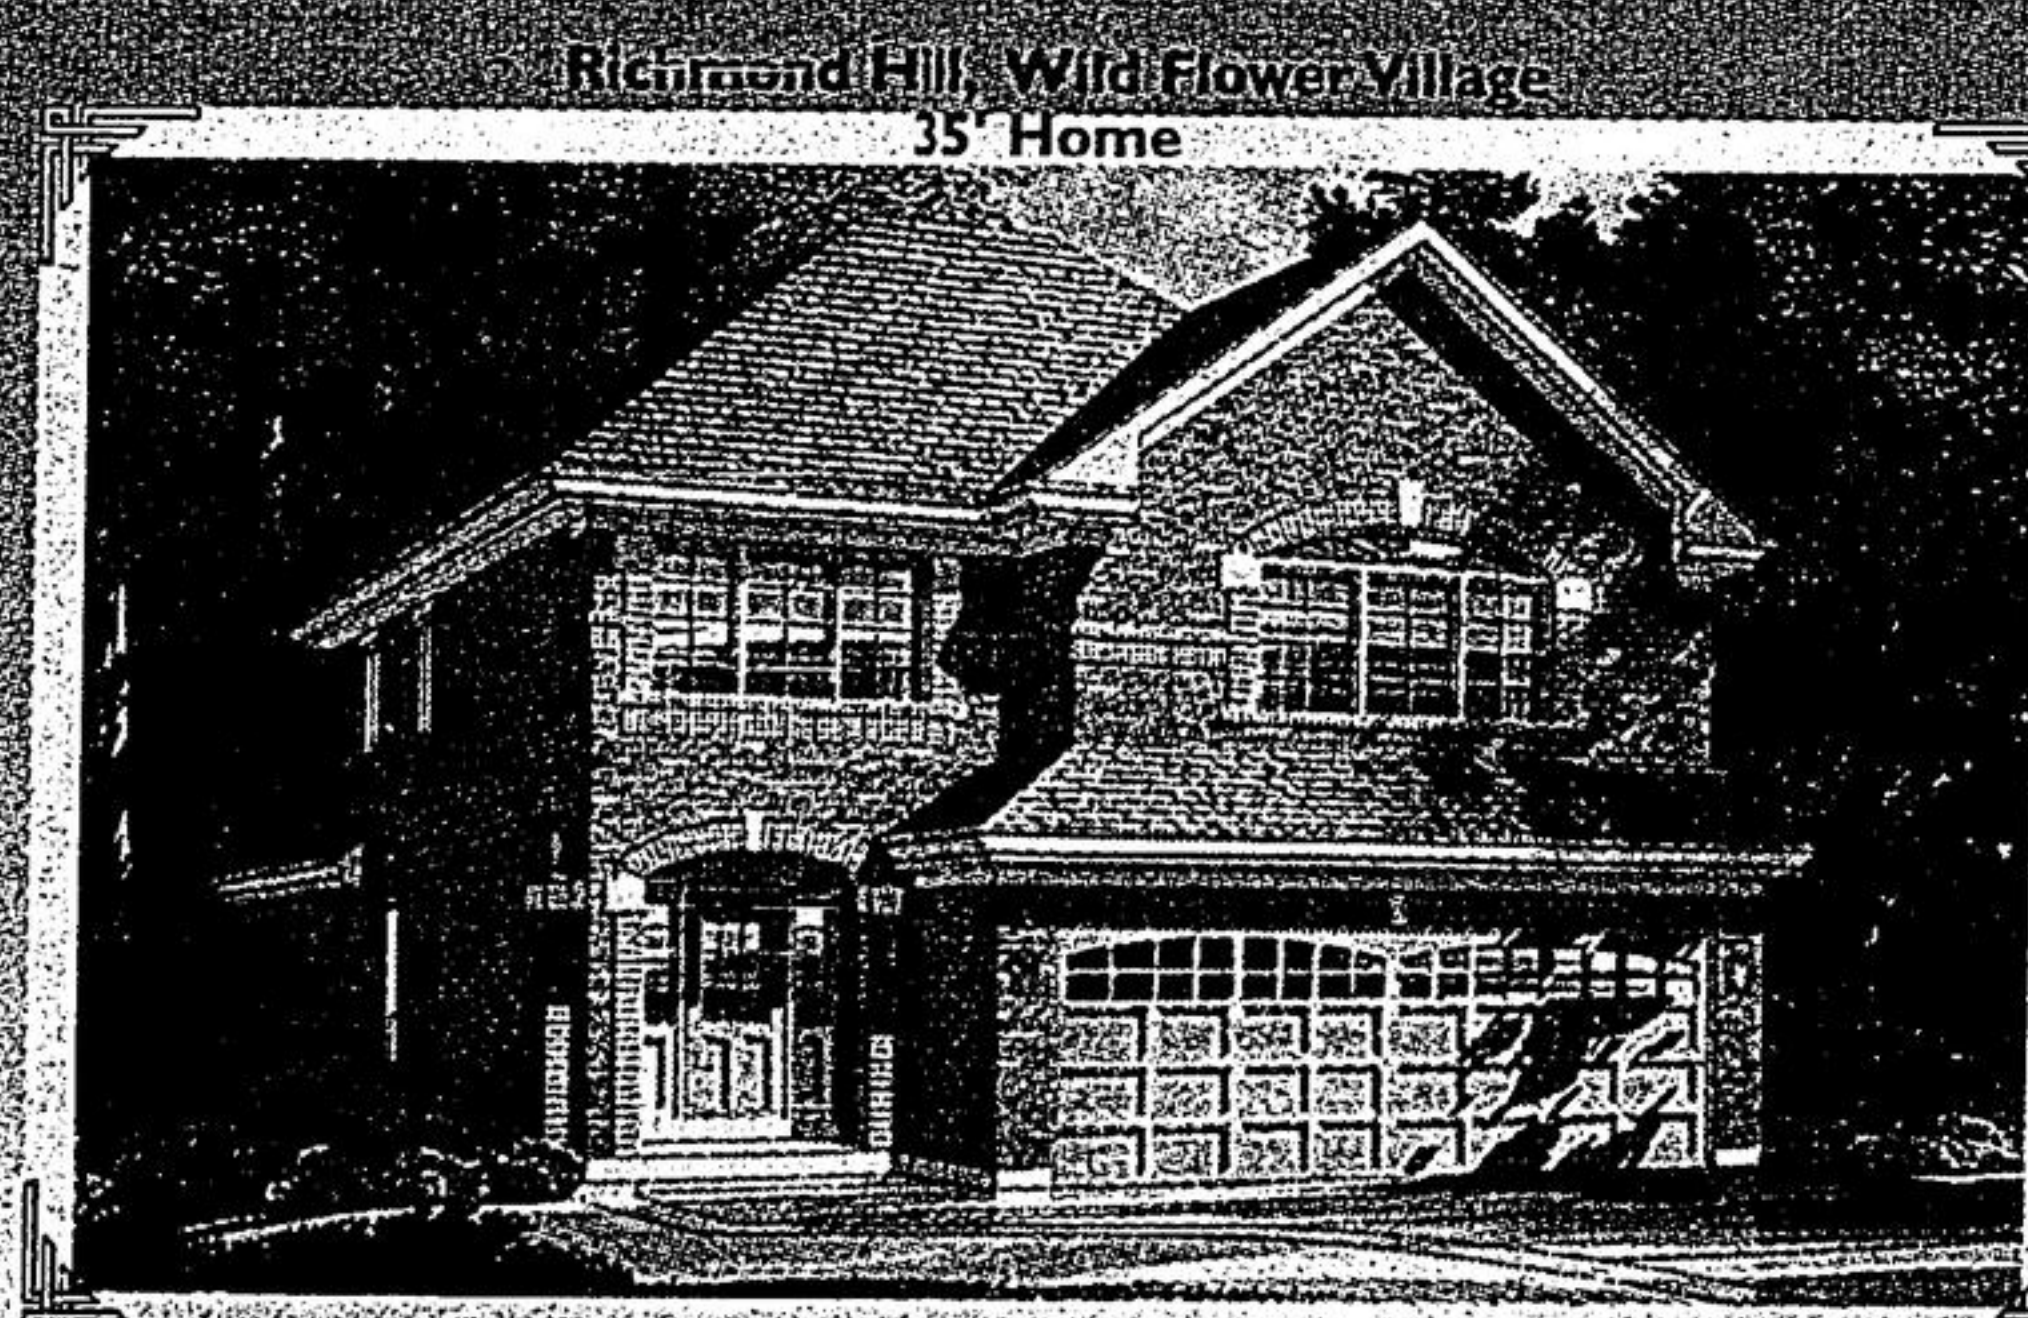

Richmond Hill, Wild Flower Village
35' Home
The Angel Park 'A'
1,860 Sq.Ft.