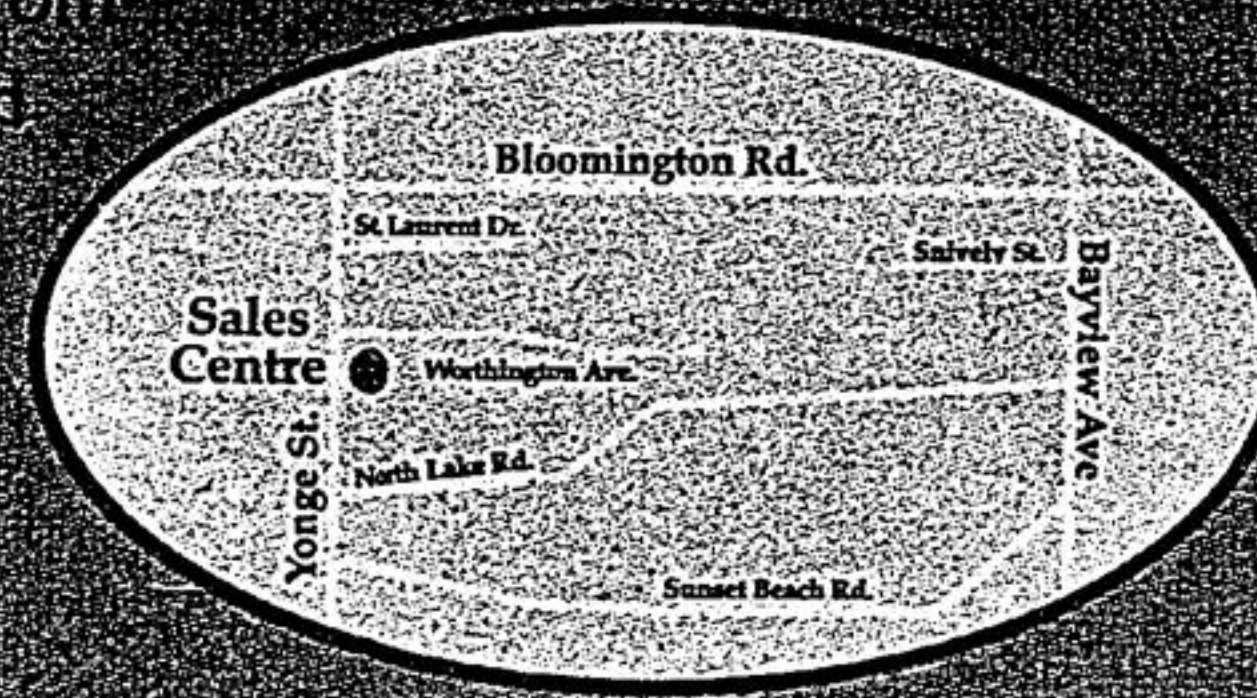

Introducing Wild Flower Village.
Richmond Hills vibrant new Mattamy community.

Sometimes, it can grow where you least expect it. In Richmond Hill, the city's vibrant energy and small town ambience while absorbing the urban benefits of fine restaurants, shopping, schools and cultural venues, Mattamy's Wild Flower Village is a peaceful community in a very vibrant setting. You remain totally connected to the city yet serenely independent from the hectic pace. This is a place where sunsets seem to last a little longer and a fresh start is available to those seeking shelter from the hustle and bustle of city life. It's a fresh idea for modern living.