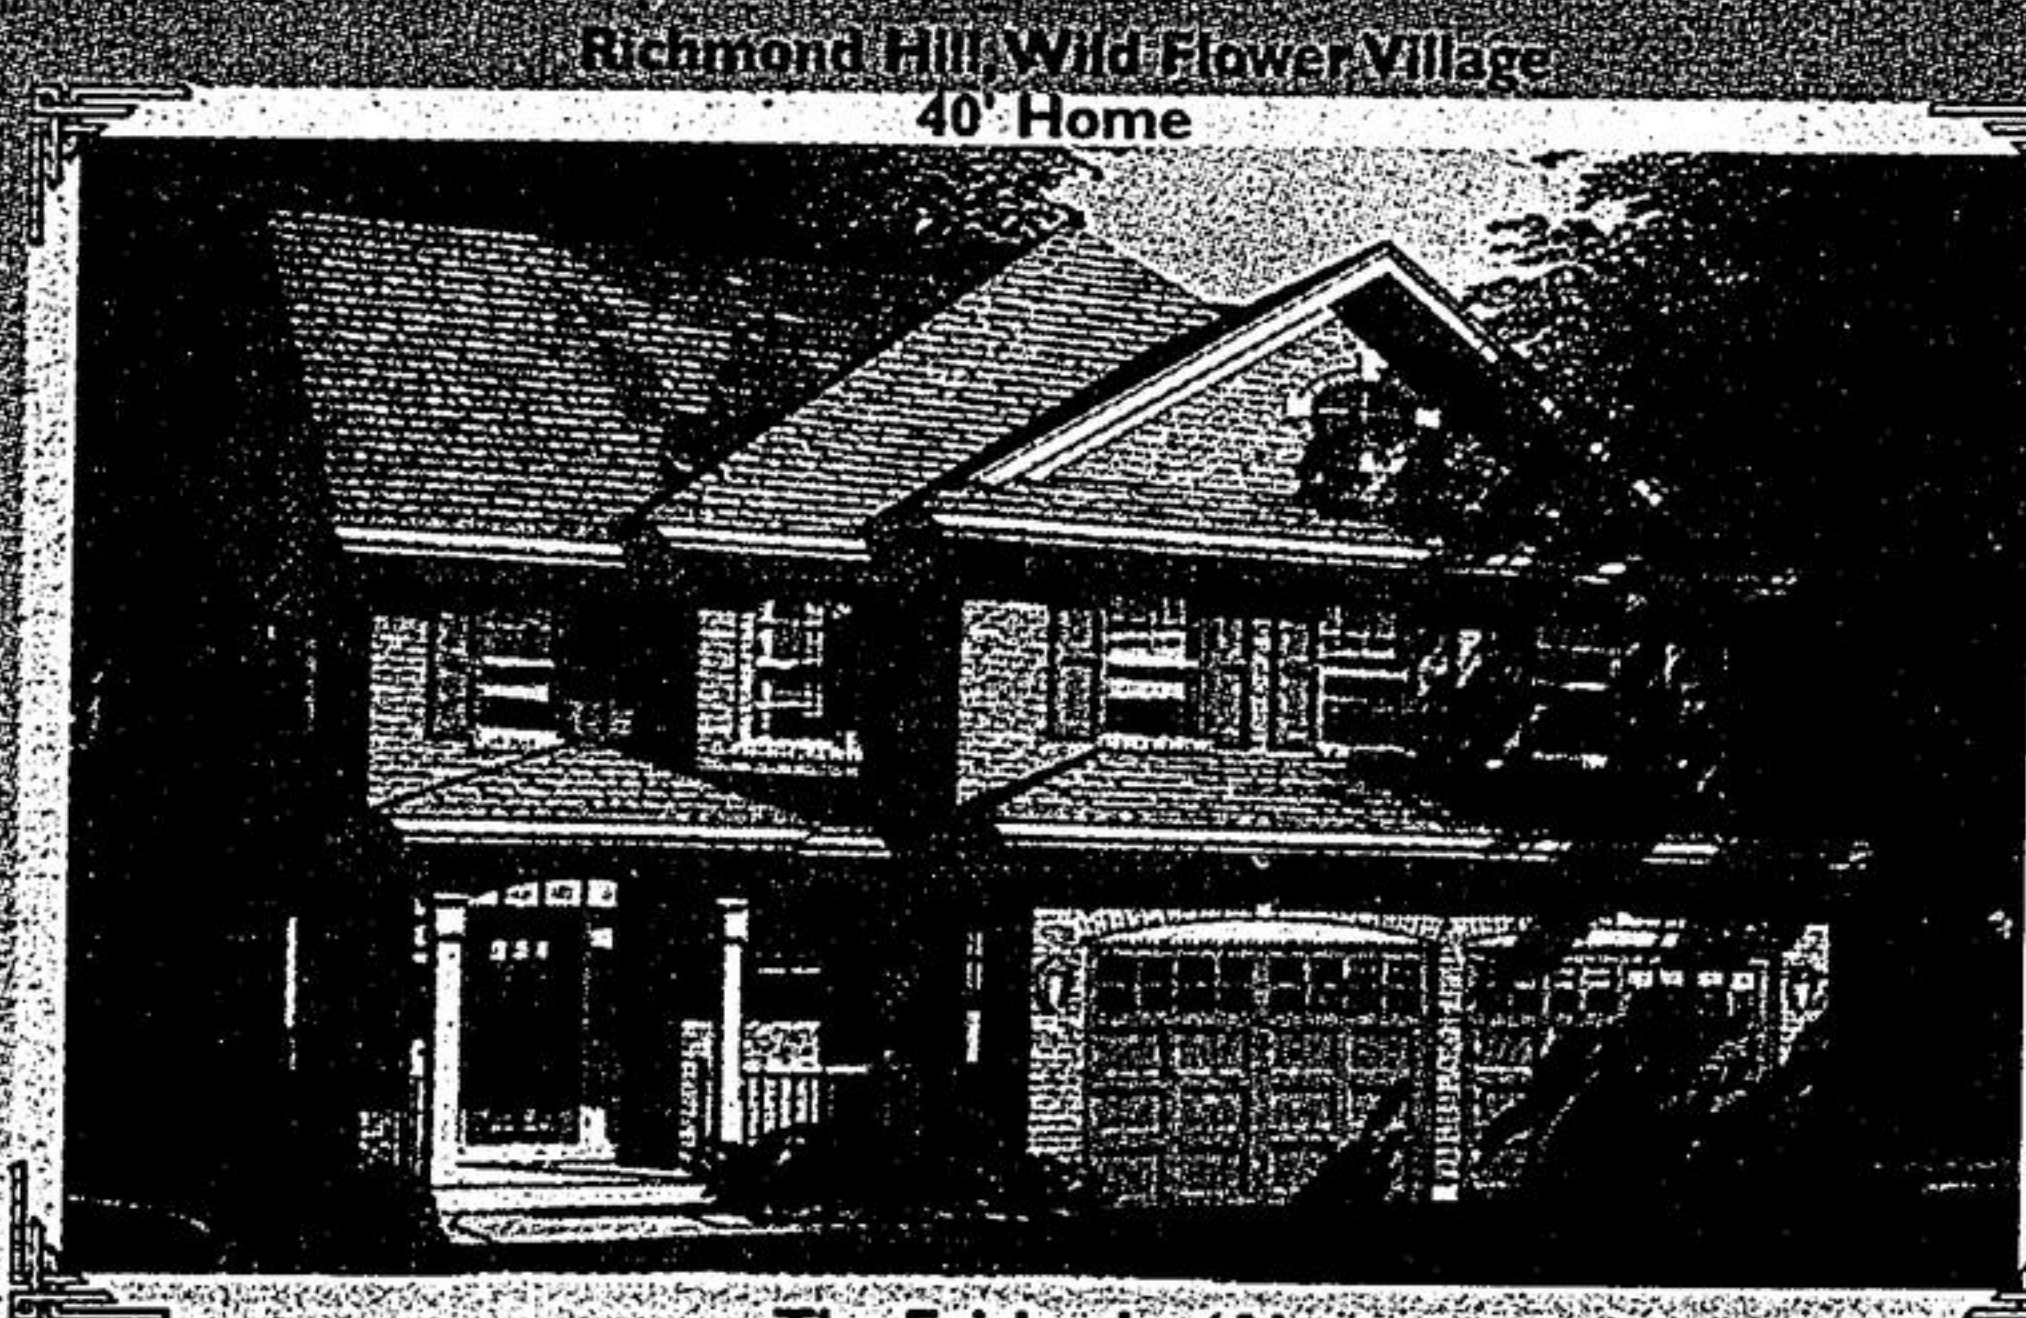

40' Detached Homes from $335,990

35' Detached Homes from the $290's

Richmond Hill, Wild Flower Village
40' Home
The Fairbanks 'A'
2,775 Sq.Ft. $348,990