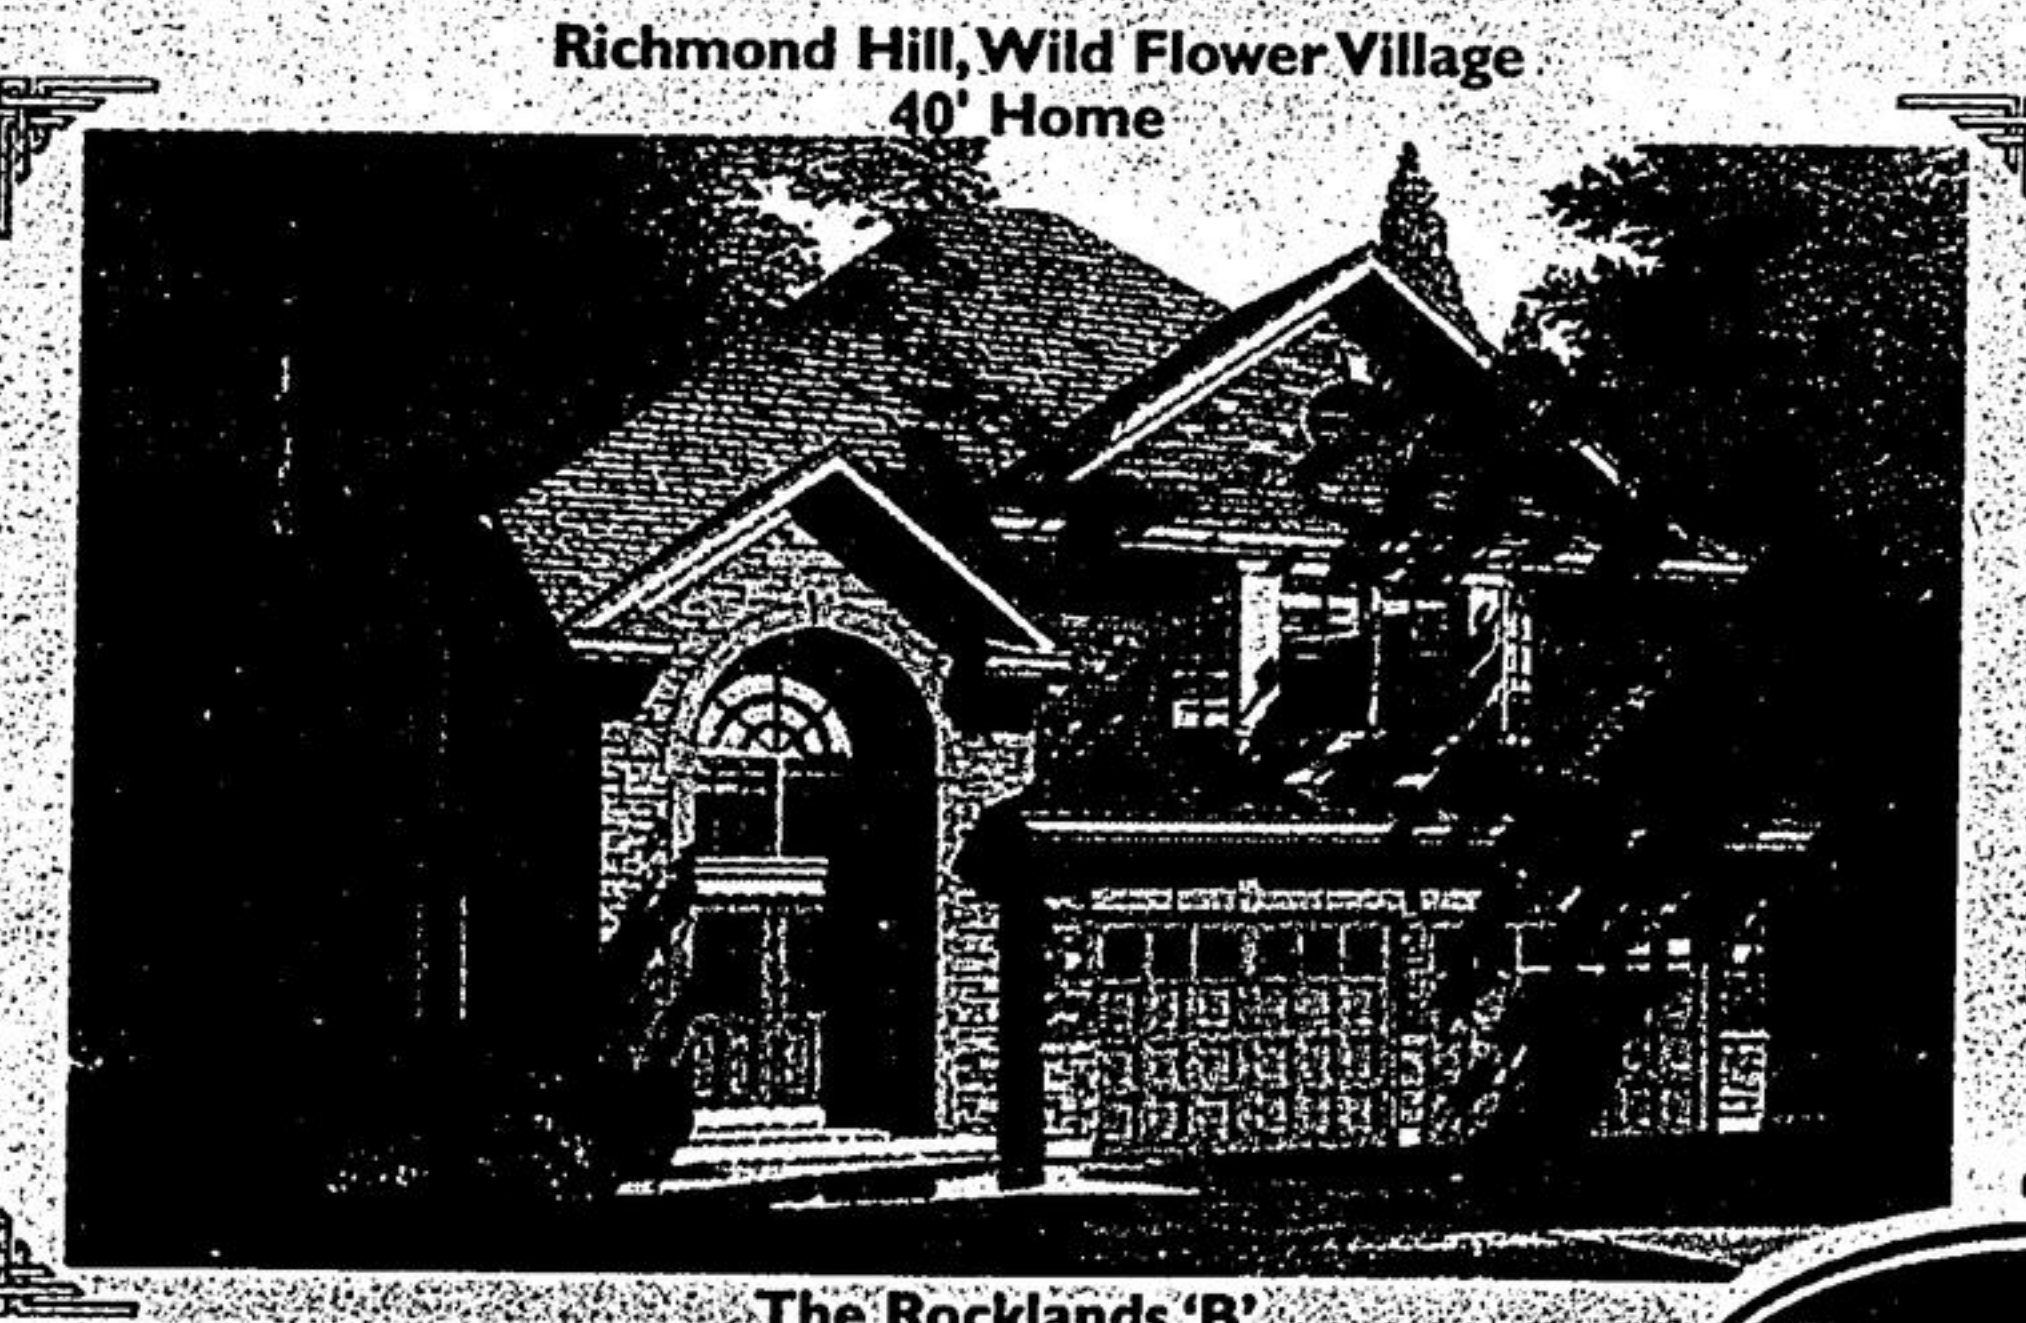

Richmond Hill, Wild Flower Village
40' Home
The Rocklands 'B'
3,360 Sq.Ft. $385,990