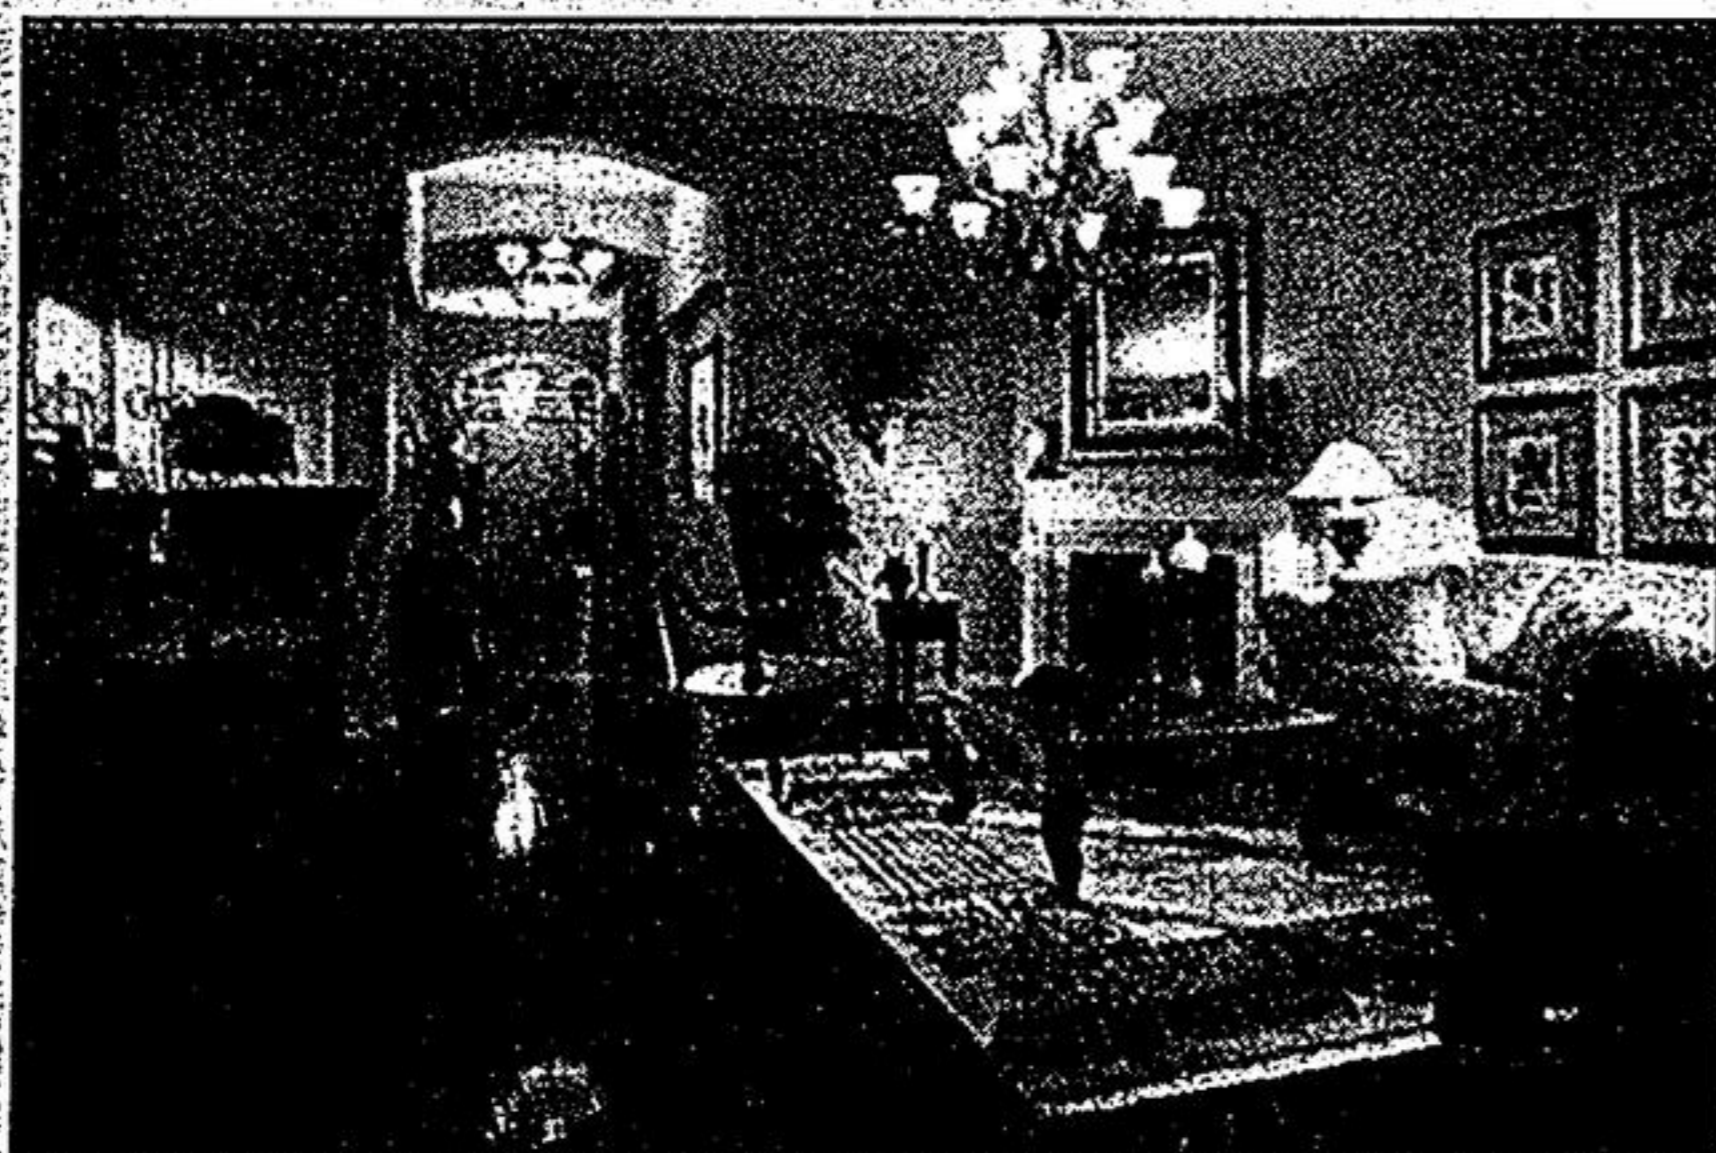

It's the adult lifestyle community you've always wanted.
Live the dream!

Most Outstanding Adult Lifestyle Project in Ontario
Ontario Home Builders' Association

The Doral, Elevation A

Our Florida inspired bungalow designs feature spacious, sunny, open-concept interiors.

Ballantrae is centered around a championship 18-hole golf course designed by Doug Carrick.

Enhance your appreciation for wide open spaces at Ballantrae Golf & Country Club, Canada's finest adult-lifestyle community. An exclusive neighbourhood of stunning bungalow designs placed around a championship, Doug Carrick designed golf course. Live the lifestyle you've always dreamed of.