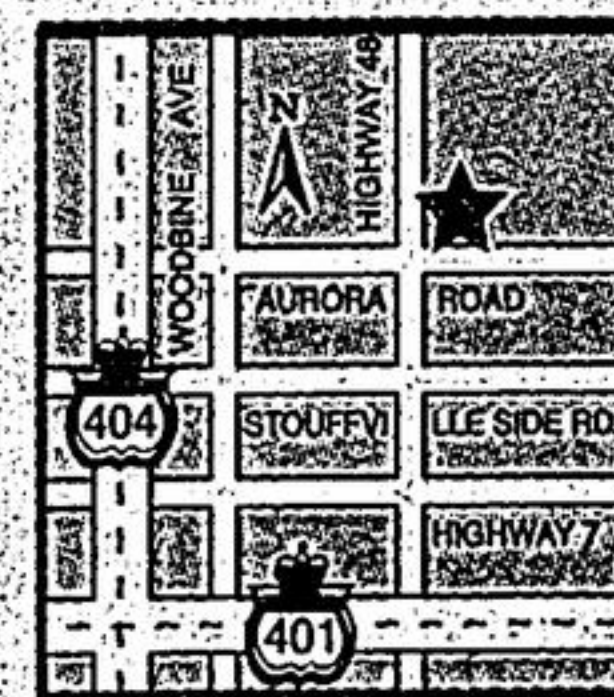

Mon. - Thurs. 12pm - 7pm
Fri. Closed
Sat., Sun. & Hol. 11am - 5pm