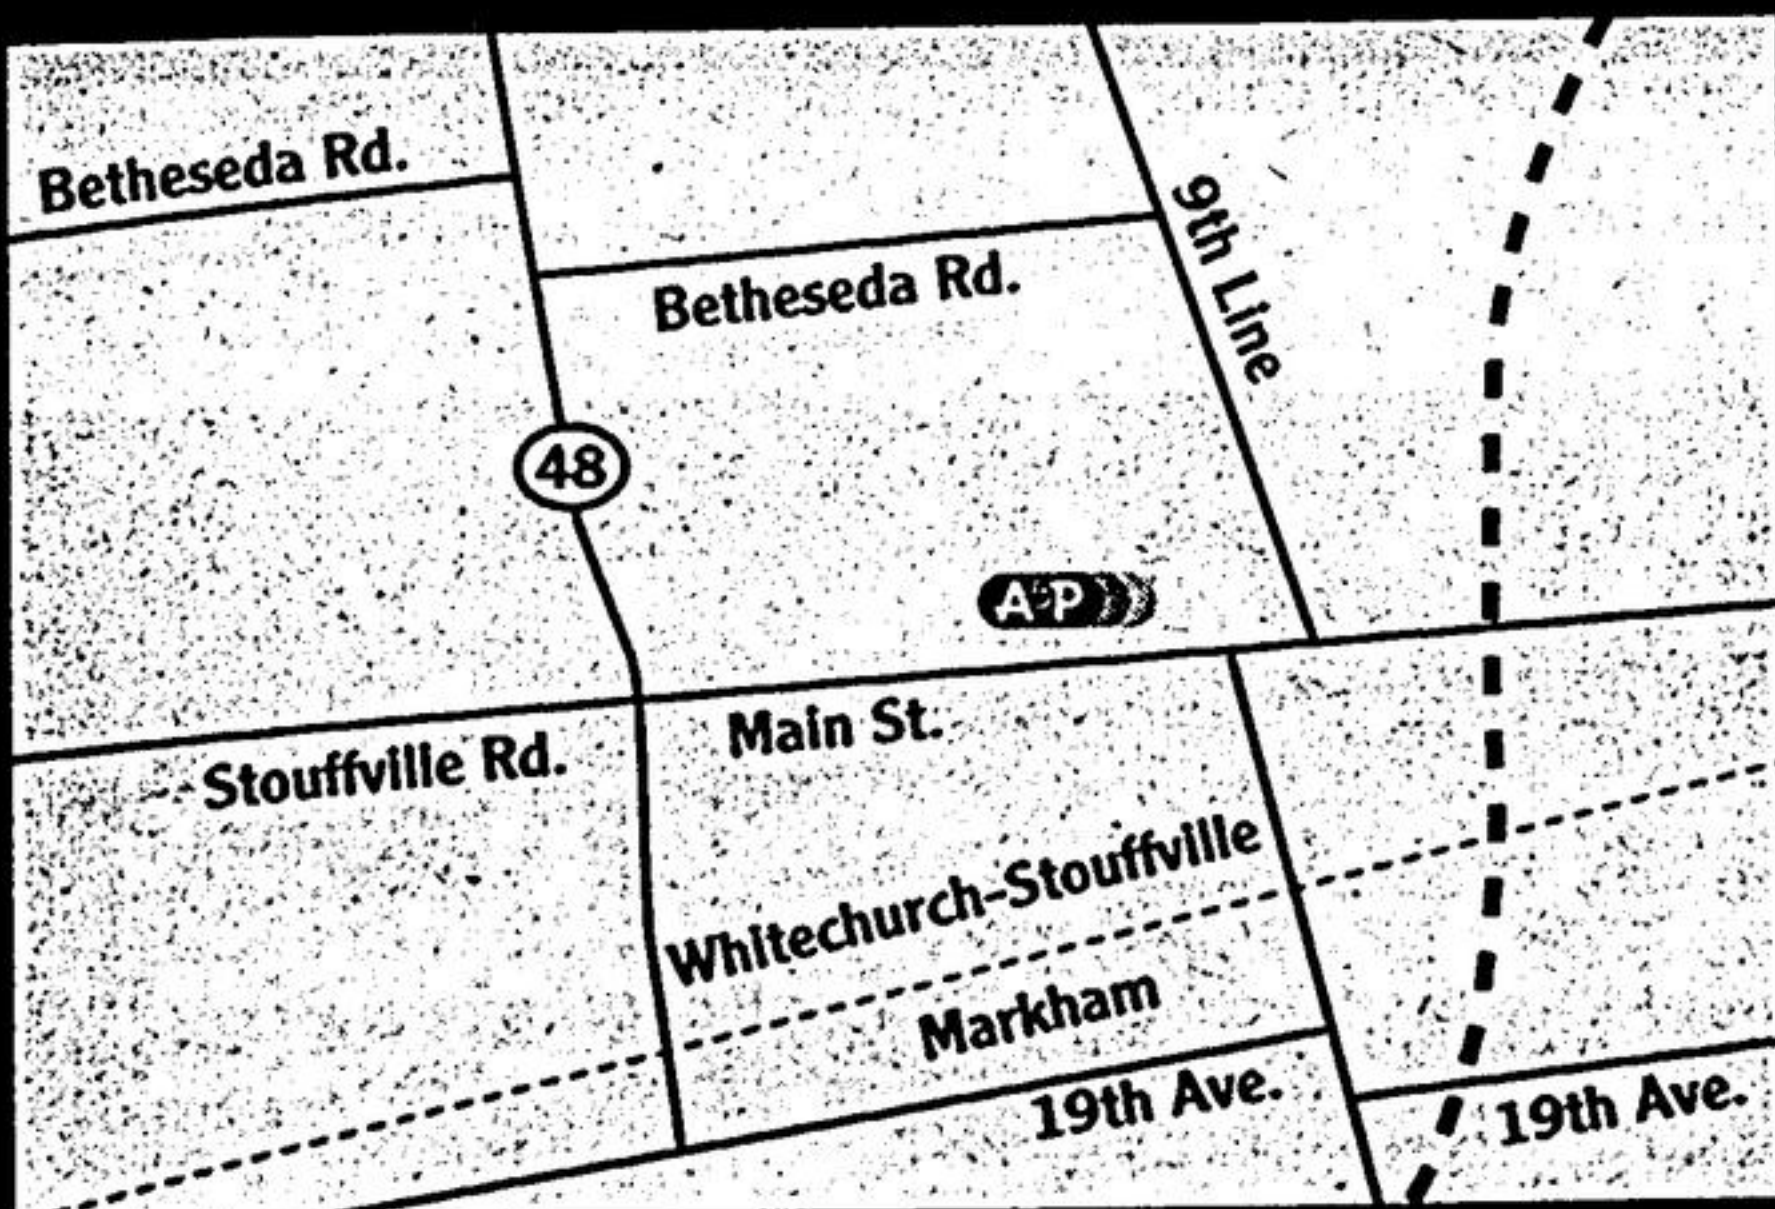

This is the last time we put
our florist in charge of
a Grand Opening.

Join us tomorrow at 8 am
for the freshest, most memorable
Grand Opening of the year.

We're fresh obsessed.
5612 Main St., Stouffville

Tel: (905) 642-4300
Pharmacy: (905) 642-8600
Open 24 Hours • 7 Days A Week

Bring your children
this Saturday from
10 am - 2 pm for
our "Strawberry"
Children's Day Event