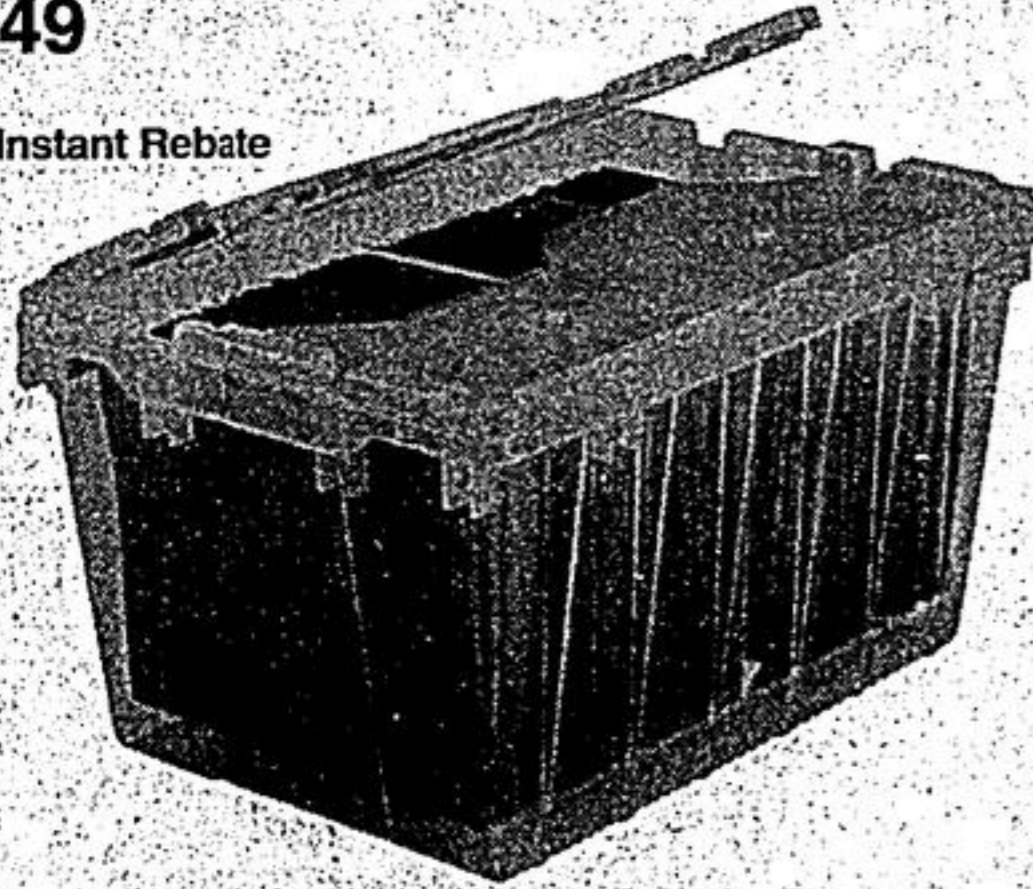

PROMO HANGING FILE BOX

1. Holds letter-size hanging files
   - Attached lid
- 225-654
  14.99 - 7.50 Instant Rebate = 7.49
  Contents not included.

SAVE 50%
$59.99

After Instant Rebate