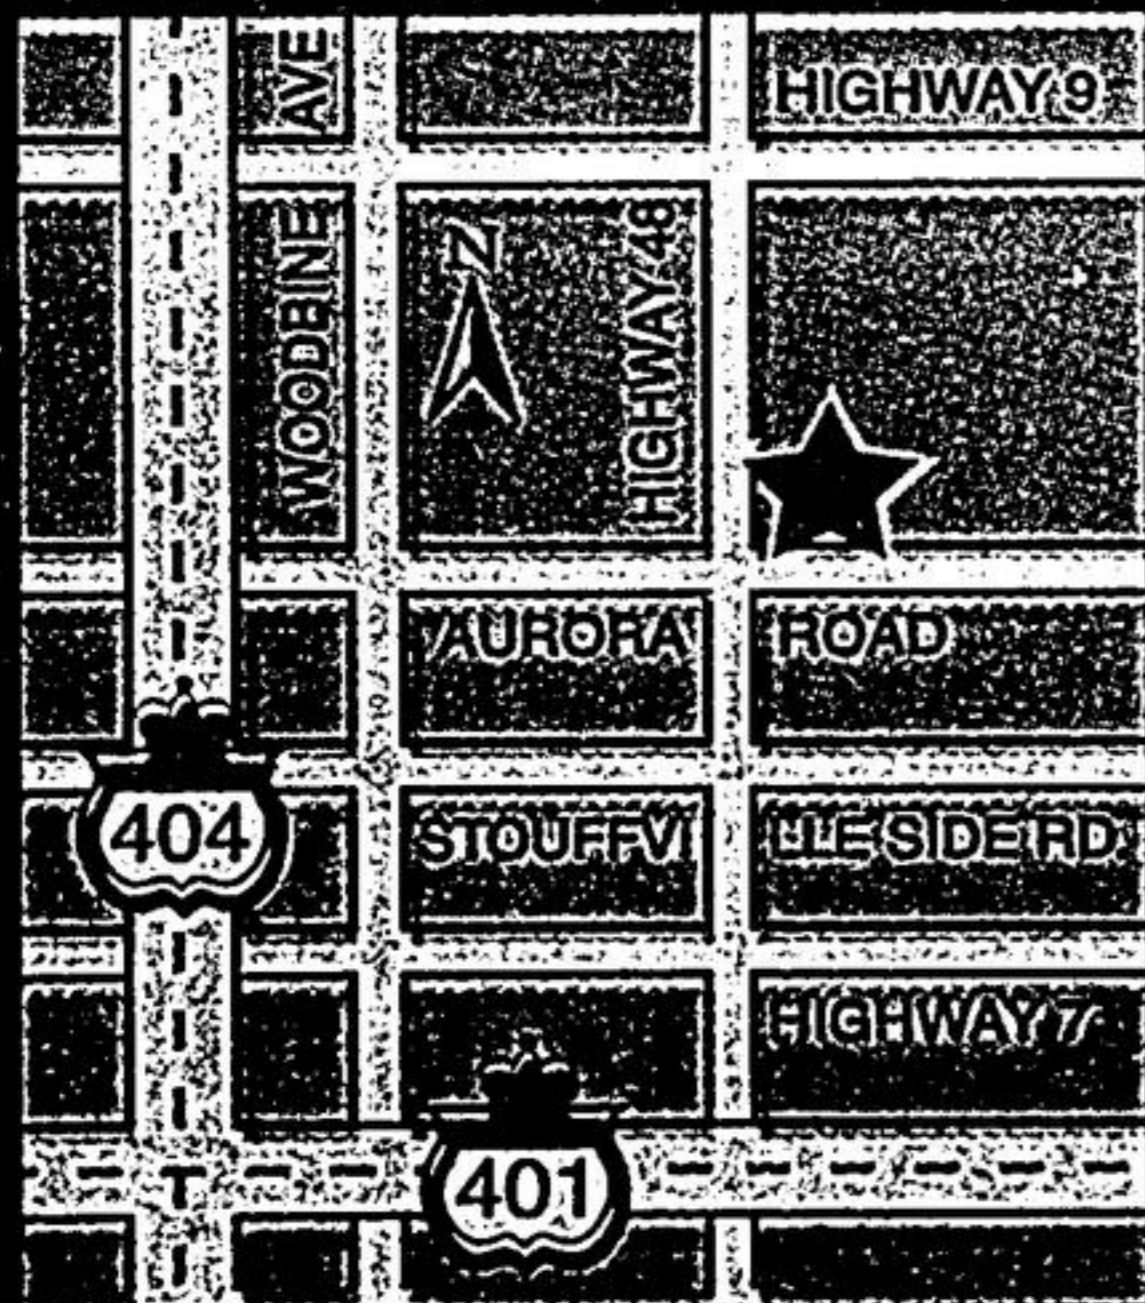

WHY PARTIES *always* END UP IN THE KITCHEN

Actual model

www.ballantraegolflifestyle.com

(905) 640-7711

Mon. - Thurs. 12pm - 7pm
Fri. Closed
Sat., Sun. & Hol. 11am - 5 pm

Site is located on Hwy #18,
just north of Aurora Road