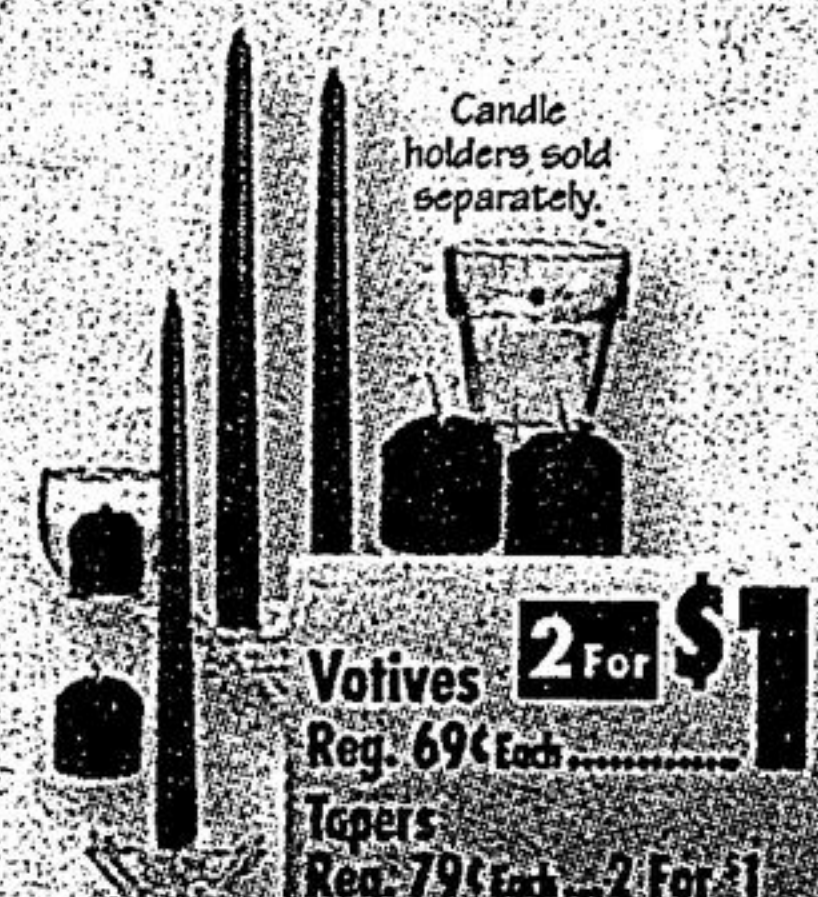

Votives
Reg. 69¢ Each
Tapers
Reg. 79¢ Each... 2 For $1