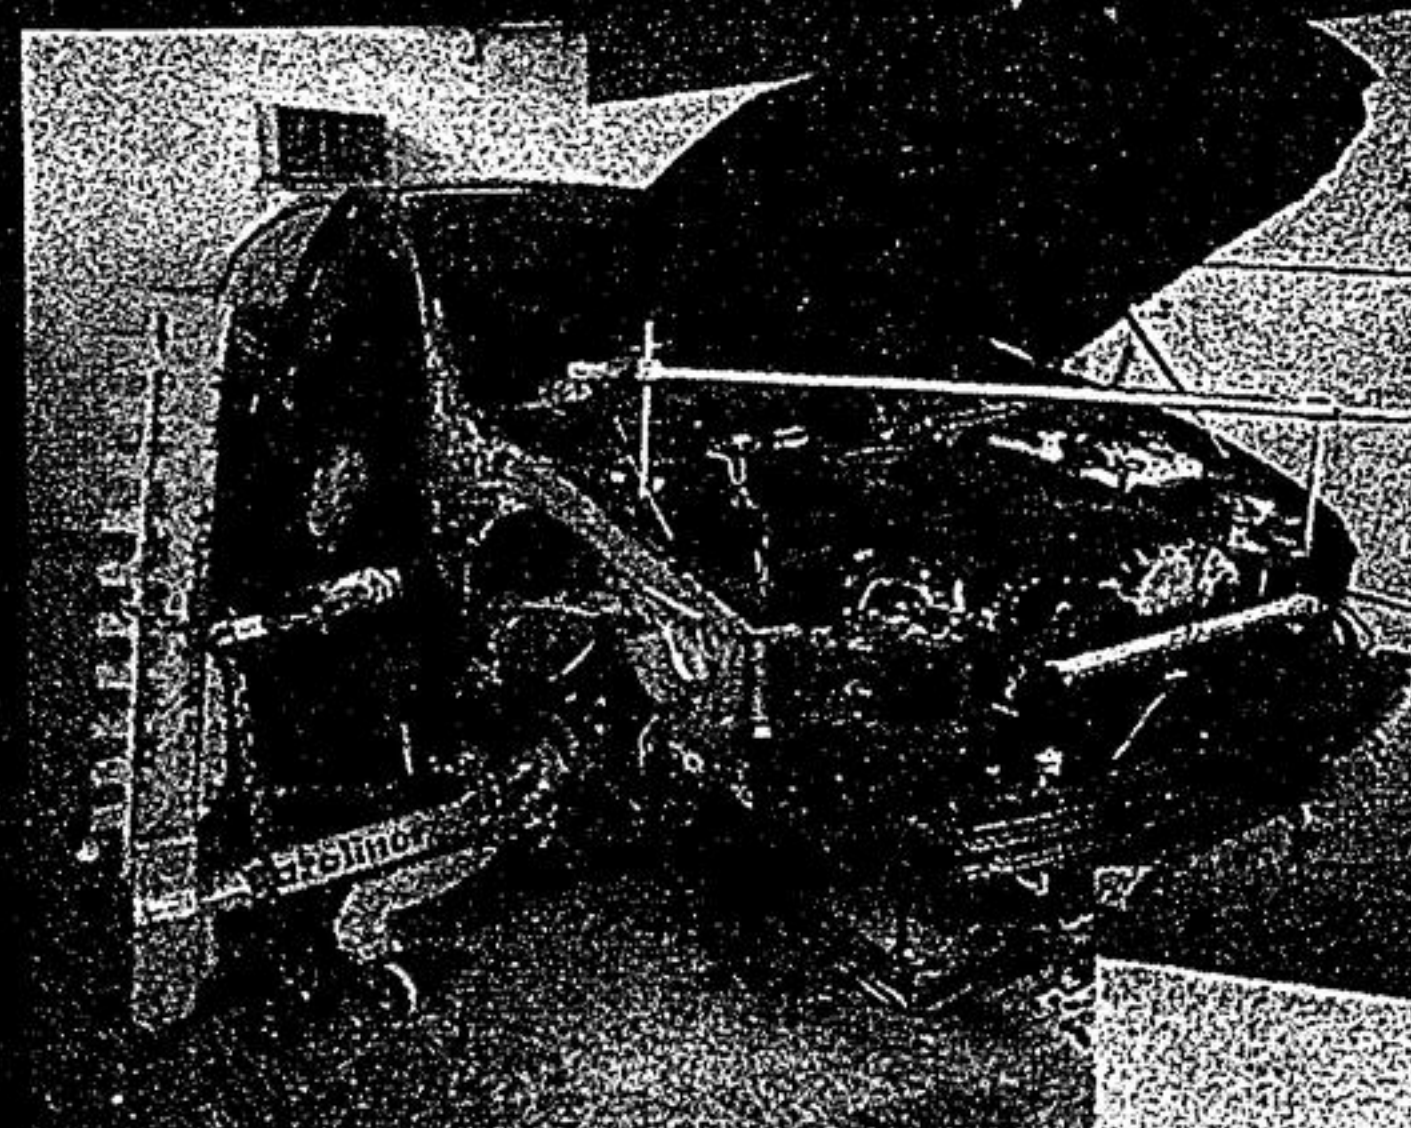

## LONGMAN'S Auto Collision

Our 6,000-square-foot collision center is equipped with state-of-the-art equipment to ensure all repairs are done to factory specifications. These include a hoist station and M.I.G. welder; Car-O-Liner Bench Rack and measuring system and Saico dust-free downdraft spray booth.

**Your vehicle is one of the most important investments you will make,**

and the aftermath of a collision can be a nightmare. Choosing the wrong body shop may leave you frustrated, without your vehicle for a long period of time, and poor repairs that will haunt you for years. Come to the neighbourhood body shop that you can trust.... "Longman's Auto Collision". Our focus is customer satisfaction and professional repairs in a timely fashion. Longman's Auto Collision has state-of-the-art technology combined with trained professionals to restore your vehicle to original factory condition. Contact us today for a free quote.