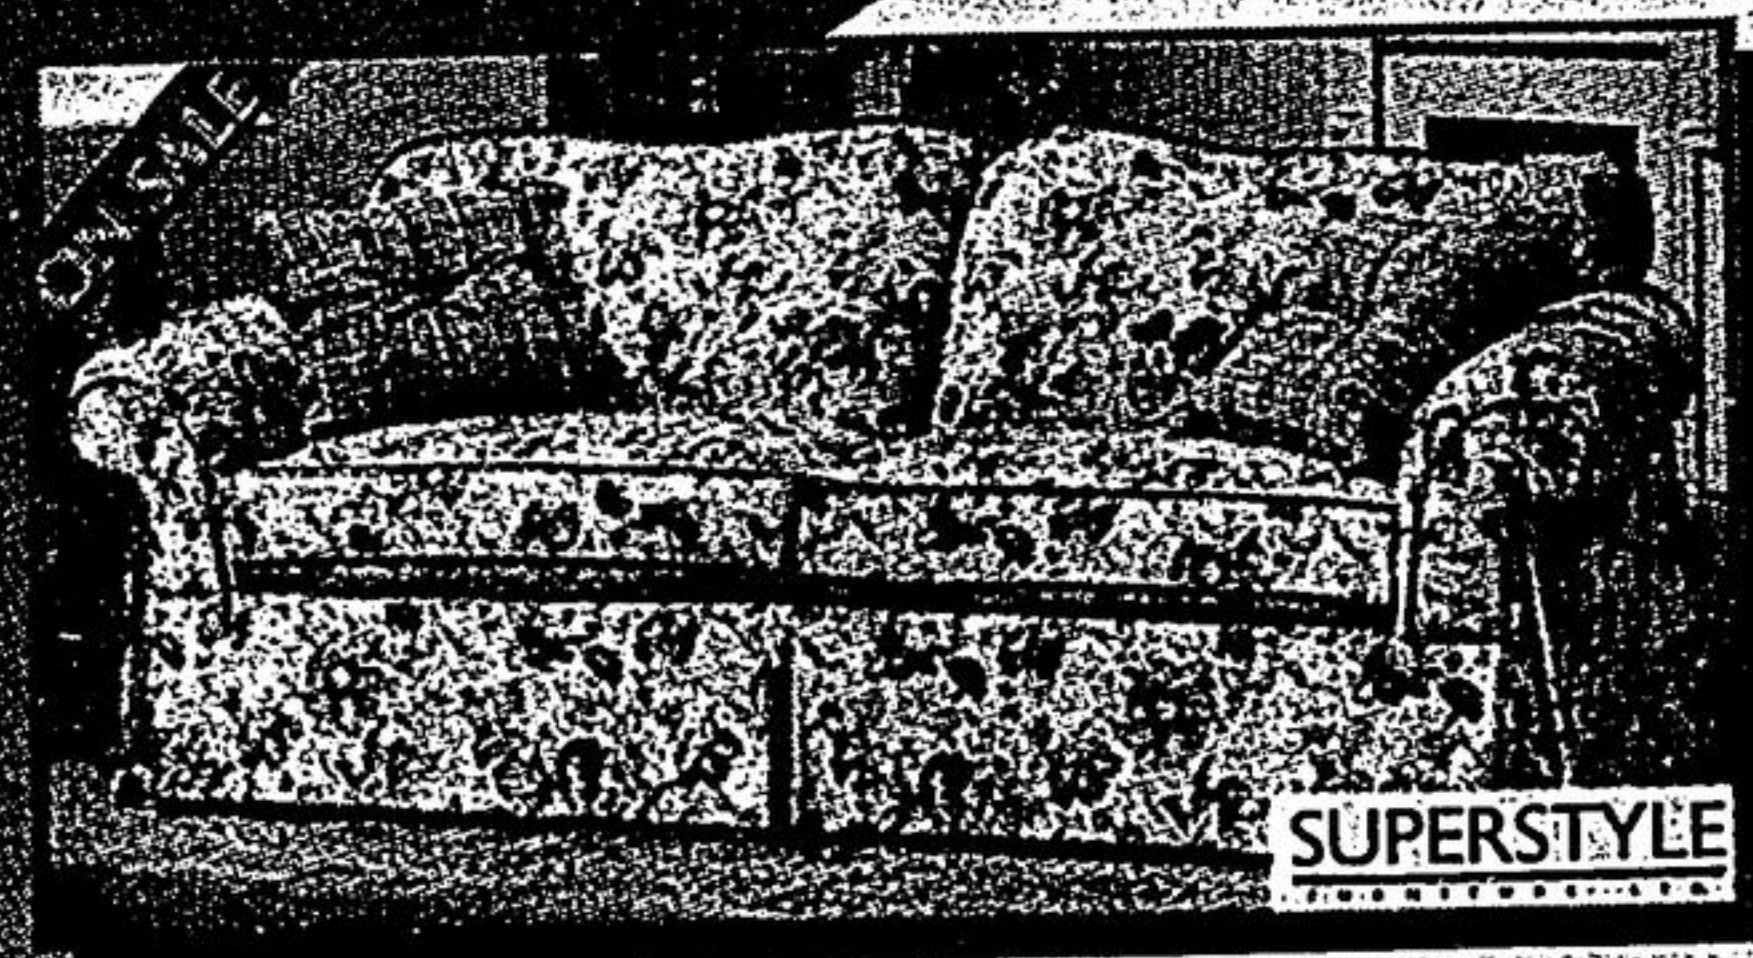

STOUFFVILLE FINE FURNITURE

SUPERSTYLE