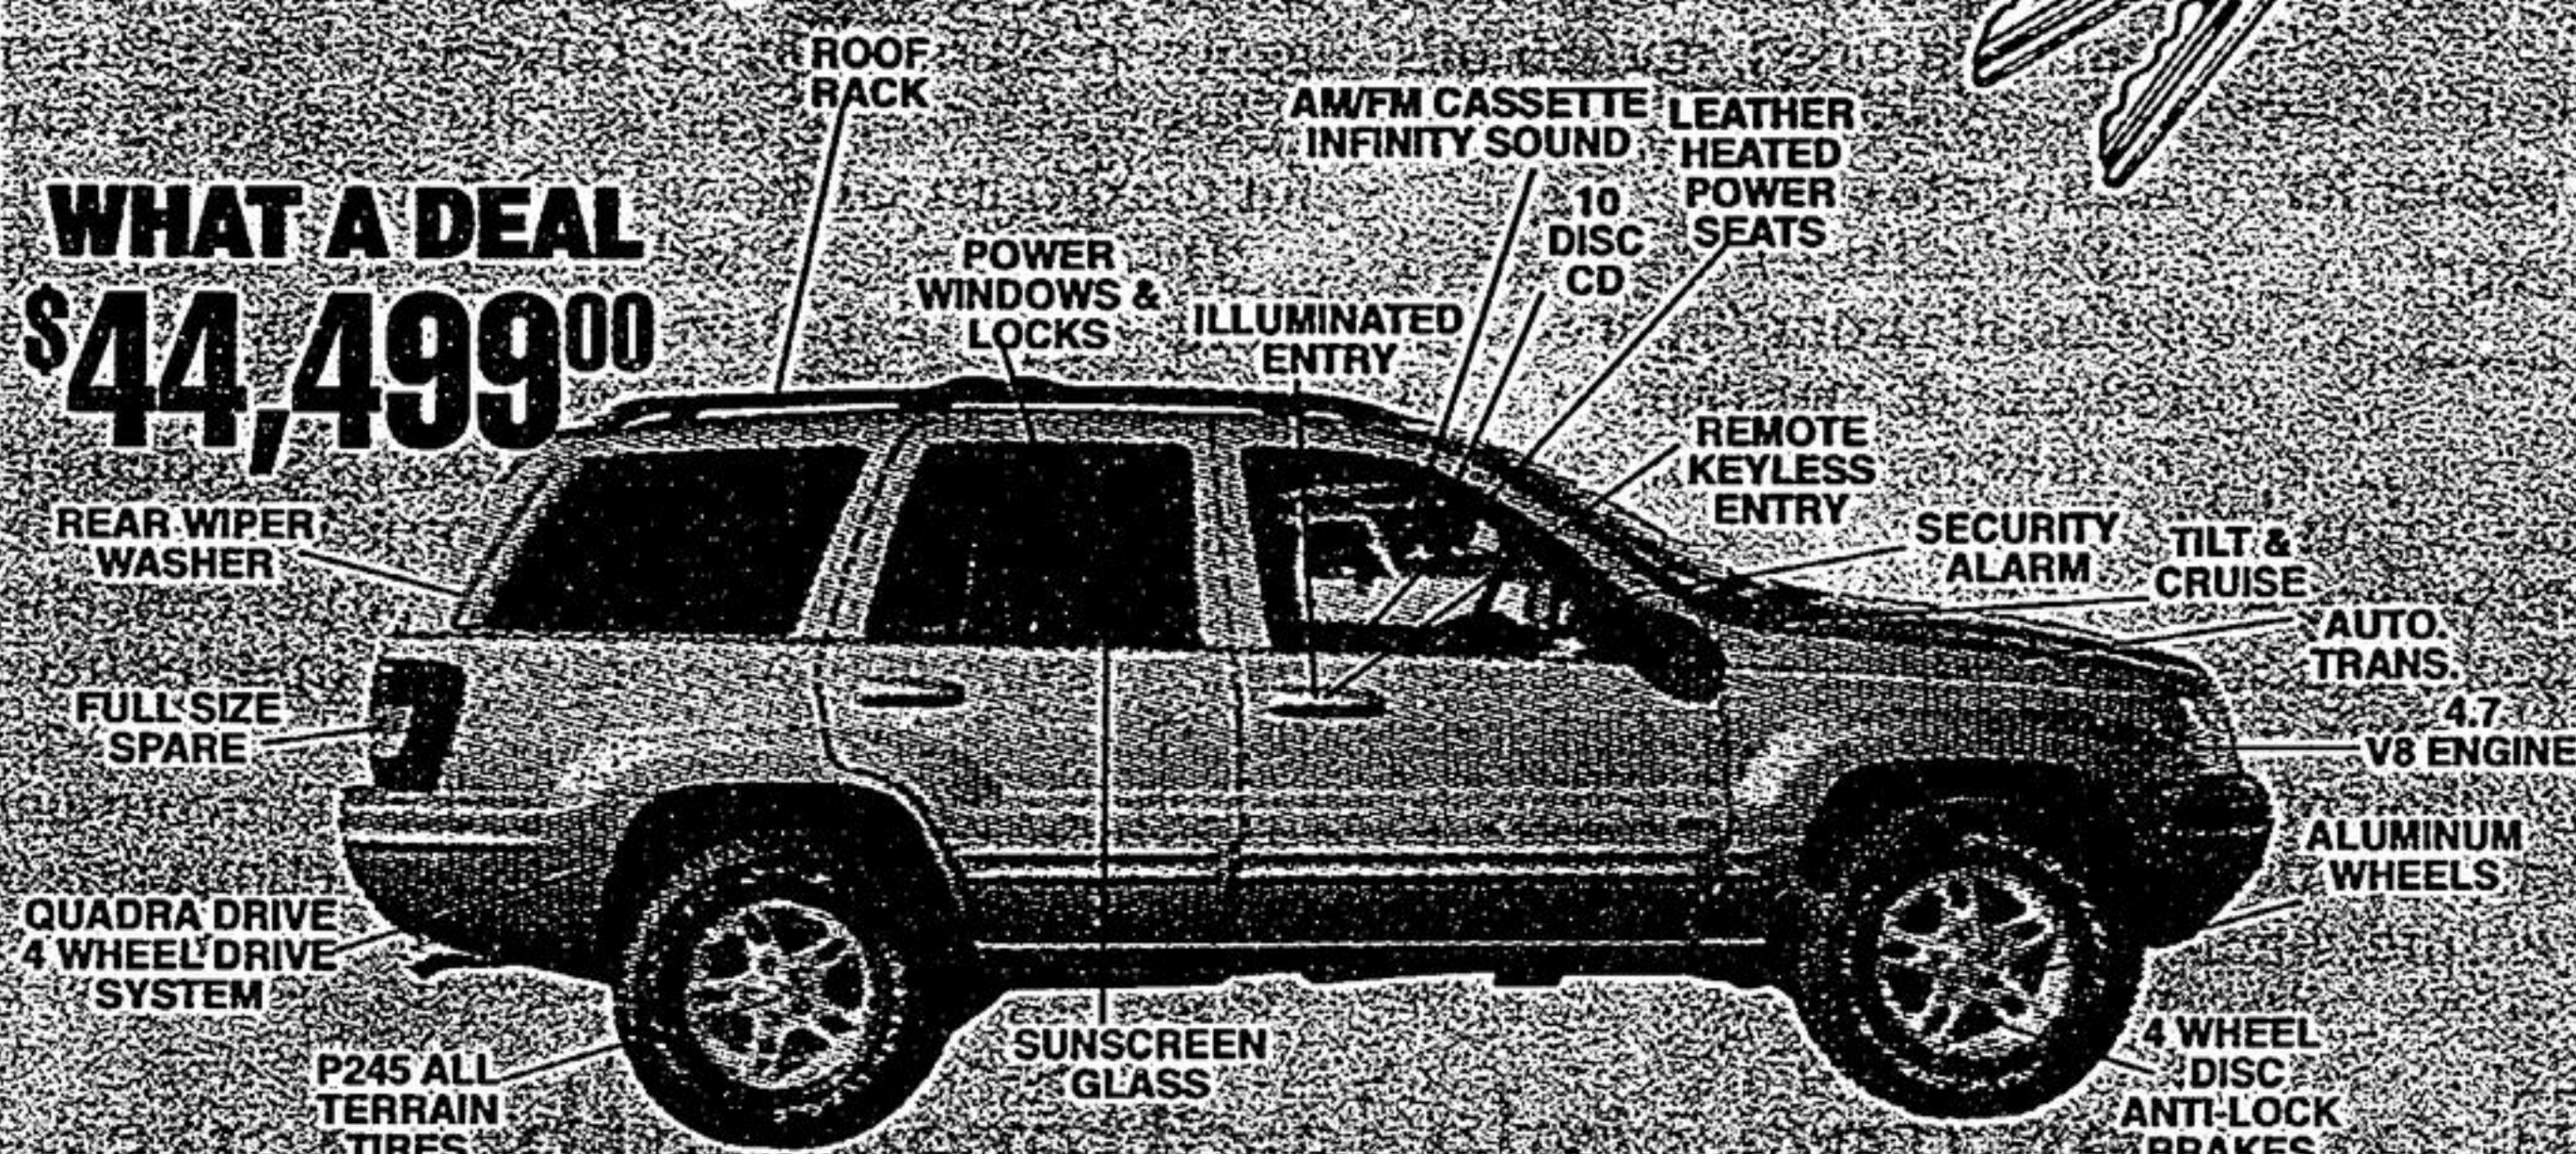

BRAND NEW 2000 SALES EVENT

2000 GRAND CHEROKEE LTD.

\$559* PER MONTH
LEASE PLUS TAXES

2000 CARAVAN

\$319* PER MONTH
LEASE PLUS TAXES

WHAT A DEAL
\$44,499⁰⁰

WHAT A DEAL
\$23,838⁰⁰

*Gold Key Lease 36 mths, 20,400 kms. per year, 12¢ per km. over \$3200 down & freight \$715 plus taxes & registration. First & security required. Cash price retail delivery allowance to dealer. Freight \$715, taxes & registration extra. O.A.C. FDA in cash price. Freight, registration \$299 + taxes extra.

EVERYTHING MUST GO! QUALITY PRE-OWNED VEHICLES

NO GAS TAX

NO AIR TAX

NO FREIGHT

NO FREIGHT

NO AIR TAX

NO GAS TAX

99 CHRYSLER INTREPID
3 to choose from. Fully equipped.
\$19,488

99 DODGE STRATUS
Fully equipped, only 22,000 kms. 2 to choose.
\$15,888 OR LEASE FOR **\$320**** PER MO.

97 DODGE NEON
Black, 4 door, 39,000 kms.
\$10,988 OR LEASE FOR **\$229**** PER MO.

96 EAGLE TALON ES1
Low kms, 5 speed, power sunroof, windows, locks.
\$12,999

99 DODGE RAM ST 1500 PICK-UP
V8, auto, air, chrome wheels, rear slider window, reg. cab, 8 foot box. LIKE NEW. Only 200 kms.
\$21,988

97 CARAVAN SPORT SE
3.3 V6 engine, very low kms, fog lamps, fully loaded. 1 Candy red/other white.
\$18,999