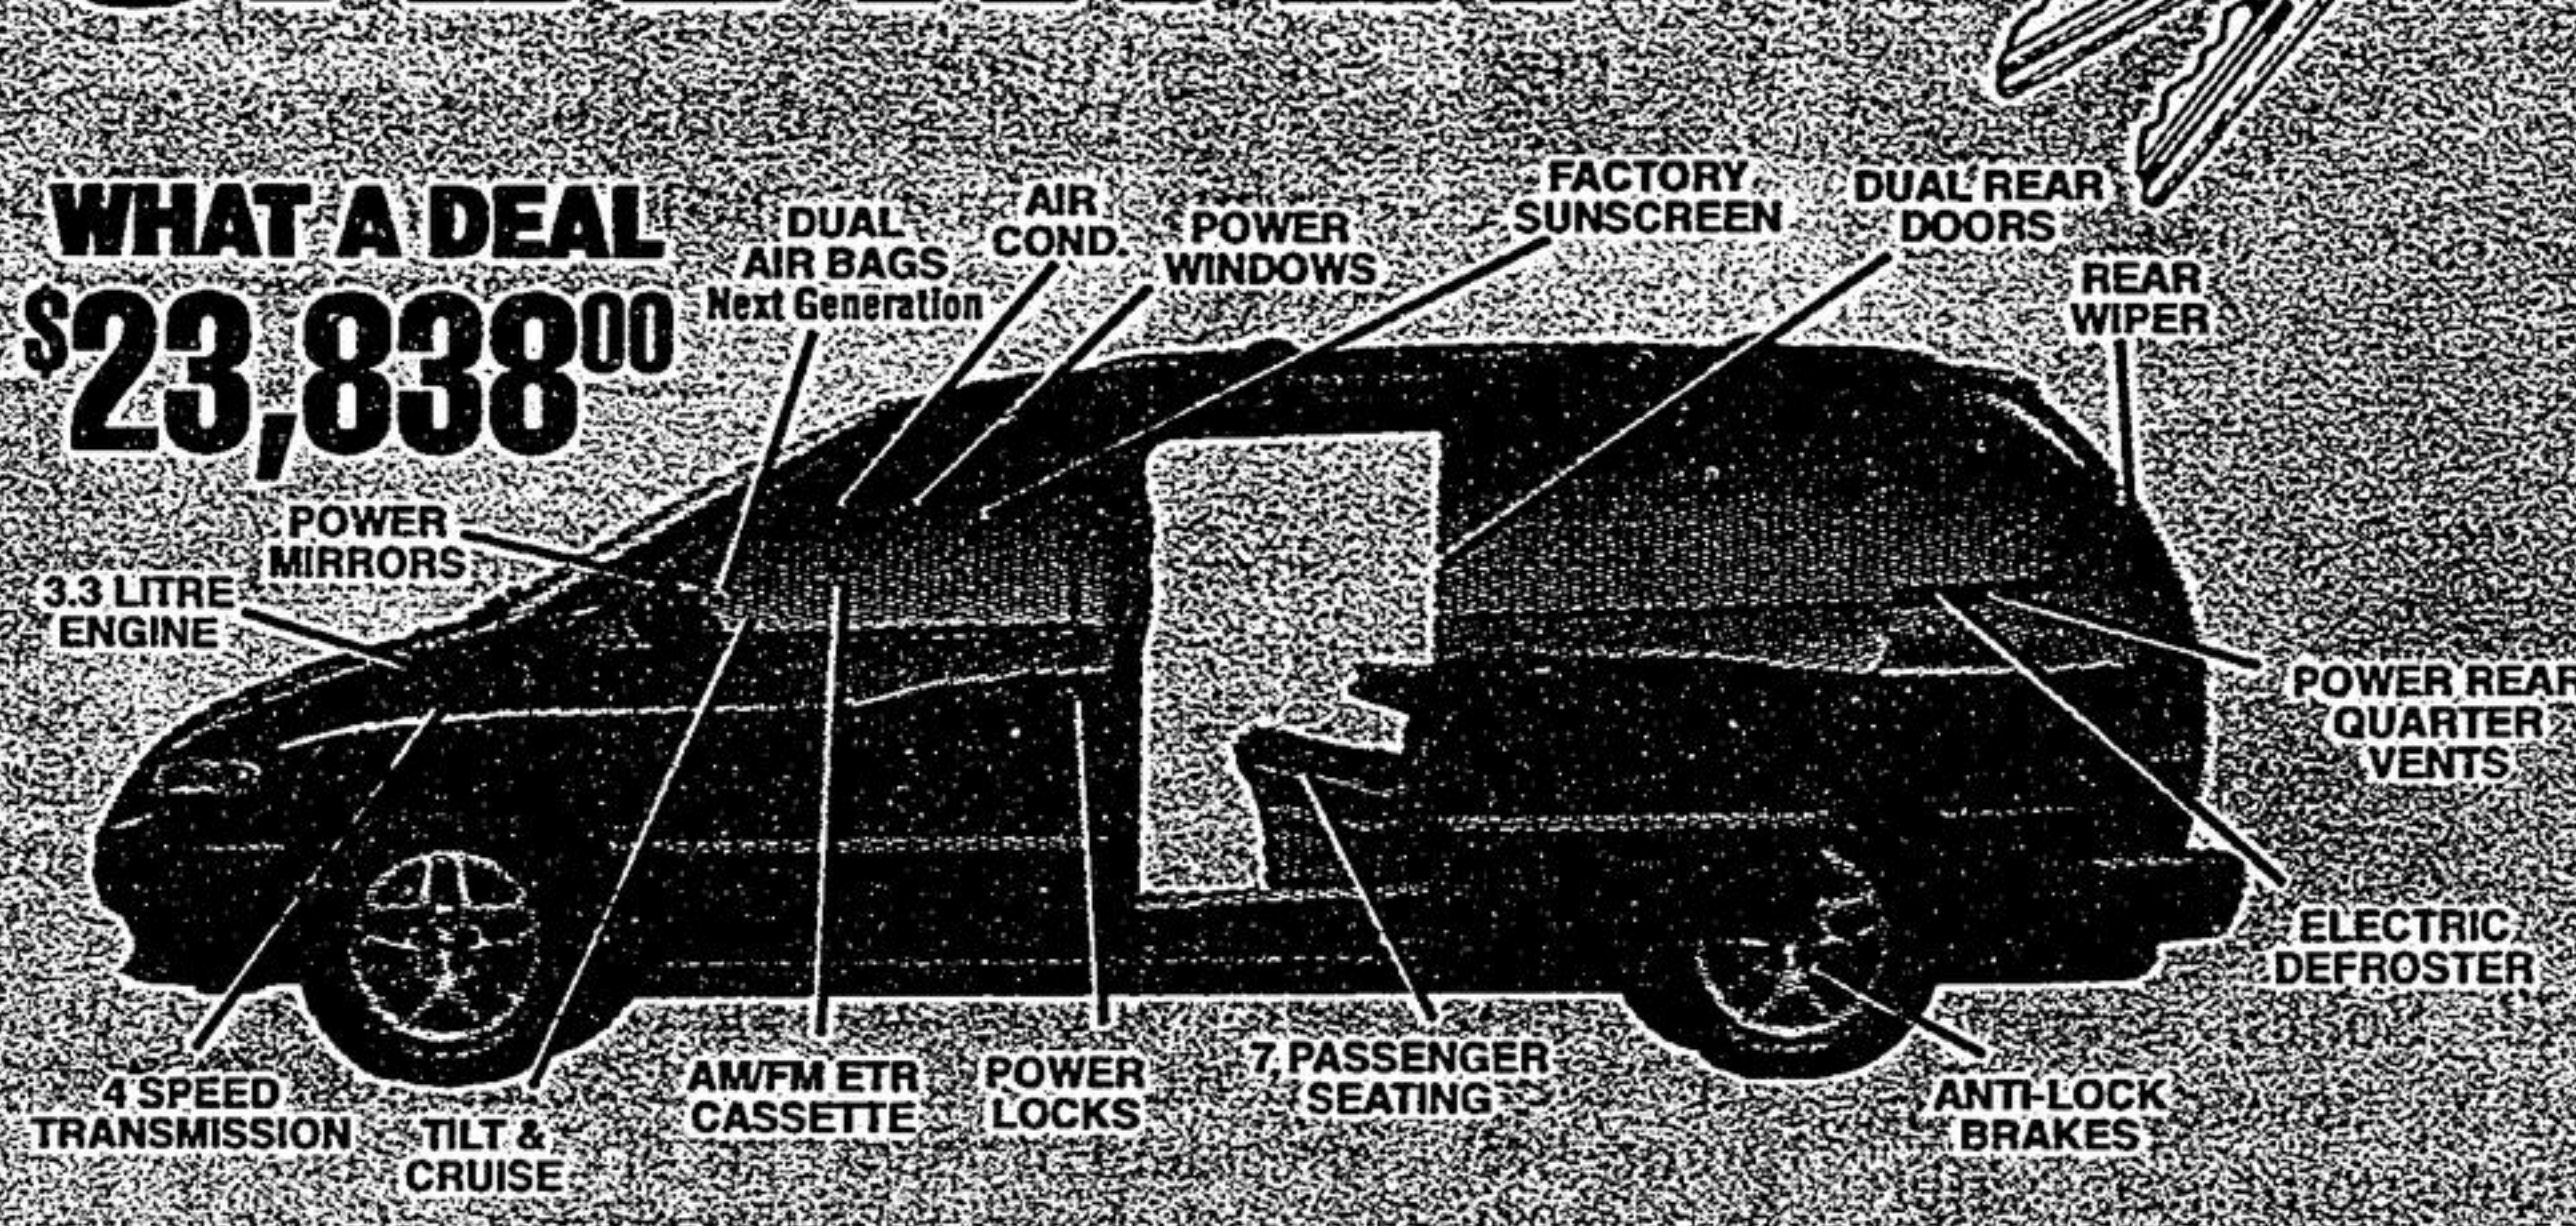

BRAND NEW 2000 SALES EVENT

2000 GRAND CHEROKEE LTD.

\$559* PER MONTH
LEASE PLUS TAXES

2000 CARAVAN

\$319* PER MONTH
LEASE PLUS TAXES

WHAT A DEAL
\$44,499⁰⁰

WHAT A DEAL
\$23,838⁰⁰

*Gold Key Lease 36 mths, 20,400 kms. per year, 12¢ per km. over \$3200 down & freight \$715 plus taxes & registration. First & security required. Cash price retail delivery allowance to dealer. Freight \$715, taxes & registration extra. O.A.C. FDA in cash price. Freight, registration \$299 + taxes extra.

EVERYTHING MUST GO! QUALITY PRE-OWNED VEHICLES

NO GAS TAX

NO AIR TAX

NO FREIGHT

NO FREIGHT

NO AIR TAX

NO GAS TAX

99 CHRYSLER INTREPID
3 to choose from. Fully equipped.
\$19,488

99 DODGE STRATUS
Fully equipped, only 22,000 kms. 2 to choose.
\$15,888 OR LEASE FOR **\$320**** PER MO.

97 DODGE NEON
Black, 4 door, 39,000 kms.
\$10,988 OR LEASE FOR **\$229**** PER MO.

96 EAGLE TALON ES1
Low kms, 5 speed, power sunroof, windows, locks.
\$12,999

99 DODGE RAM ST 1500 PICK-UP
V8, auto, air, chrome wheels, rear slider window, reg. cab, 8 foot box. LIKE NEW. Only 200 kms.
\$21,988

97 CARAVAN SPORT SE
3.3 V6 engine, very low kms, fog lamps, fully loaded. 1 Candy red/other white.
\$18,999