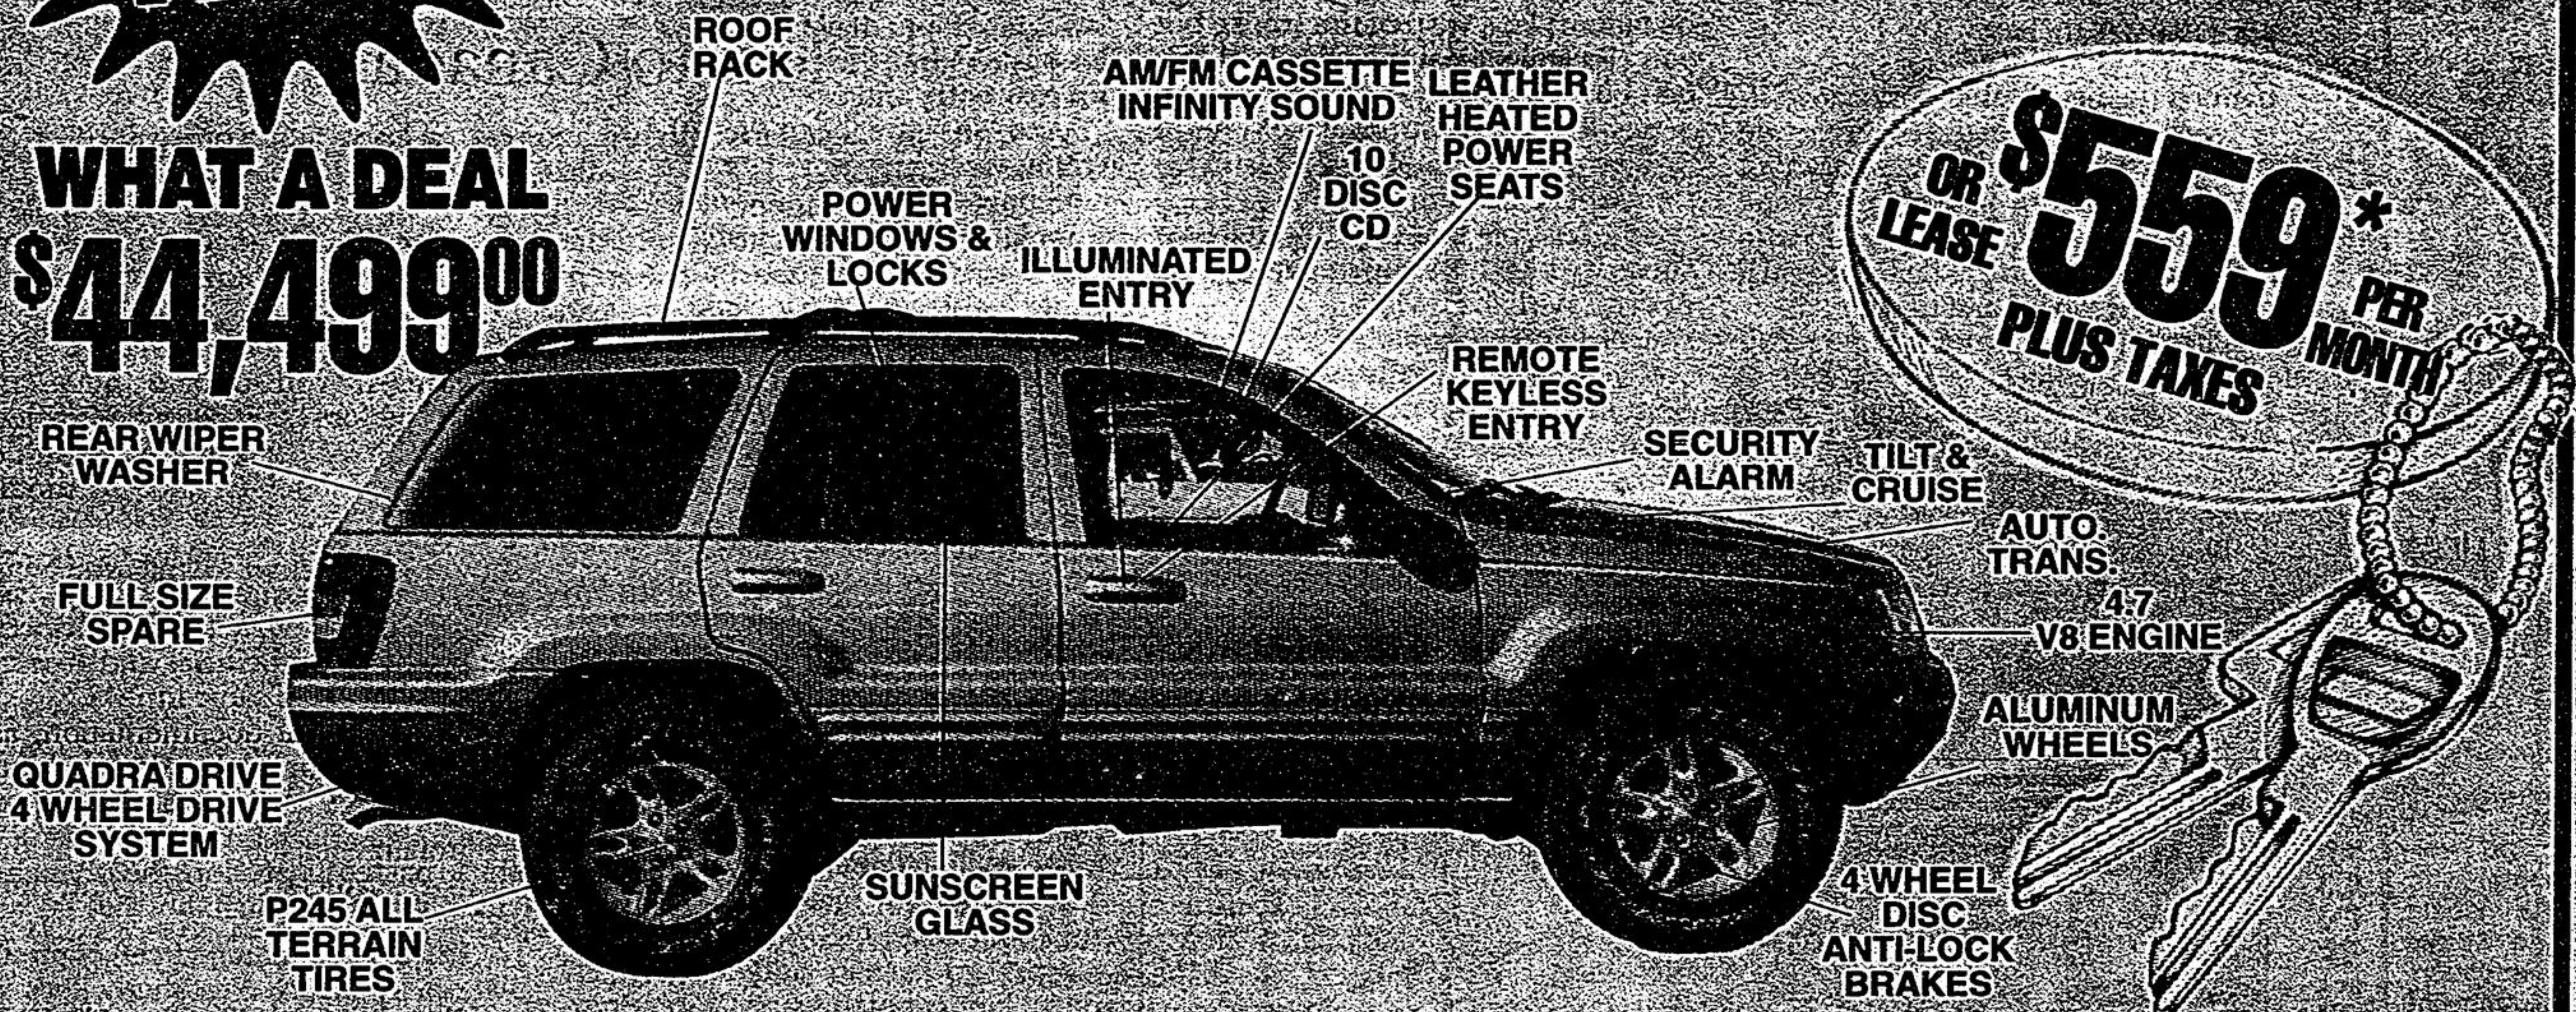

BRAND NEW 2000 GRAND CHEROKEE LTD. SPECIAL

WHAT A DEAL
\$44,499⁰⁰

*Gold Key Lease 36 mths., 20,400 kms. per year, 12¢ per km. over, \$3200 down & freight \$715 plus taxes & registration. First & security required. Cash price retail delivery allowance to dealer. Freight \$715, taxes & registration extra.

EVERYTHING MUST GO! QUALITY PRE-OWNED VEHICLES

 <p>96 DODGE NEON 4 door, green with spoiler. Only 56,000 kms.</p> <p>\$8,888</p>	 <p>99 DODGE STRATUS Fully equipped, only 22,000 kms. 2 to choose.</p> <p>\$15,888 OR LEASE FOR \$320^{**} PER MO.</p>	 <p>97 DODGE NEON Black, 4 door, spoiler, low kms.</p> <p>\$10,988 OR LEASE FOR \$229^{**} PER MO.</p>	 <p>96 EAGLE TALON ES1 Low kms., 5 speed, power sunroof, windows, locks.</p> <p>\$12,999</p>
 <p>98 DODGE STRATUS Only 26,000 kms., fully equipped.</p> <p>\$13,999 OR LEASE FOR \$259^{**} PER MO.</p>	 <p>98 TOWN & COUNTRY Deep slate in colour, leather interior, heated seats, fully equipped. *A must see.</p> <p>\$28,888</p>	 <p>99 DODGE NEON AM/FM cassette, air, tilt steering, low kms.</p> <p>\$12,888</p>	 <p>97 CHRYSLER INTREPID Fully equipped, 85,000 kms.</p> <p>\$12,999</p>
 <p>97 CHRYSLER VOYAGERS & CARAVANS 7 to choose from, low kms.</p> <p>FROM \$13,999 OR LEASE FROM \$269^{**} PER MO.</p>	<p>BAD CREDIT? - NO PROBLEM</p> <ul style="list-style-type: none"> • NO CREDIT • NEW CREDIT • NEW IN CANADA • BANKRUPT • REPOSSESSED • Great Used Car Selection. • No Application Refused. • Fast, Hassle-free Approval. • Call us today for a confidential interview. <p>CALL TONY CRIMI OR DAVID PERSAUD FOR AN APPOINTMENT (905)415-2260</p>	 <p>97 GRAND VOYAGER Tilt, cruise, air, power locks, alarm, 51,000 kms.</p> <p>\$17,888</p>	 <p>96 CHRYSLER SEBRING CONVERTIBLE JX1 Leather, loaded, V6 engine, low kms.</p> <p>\$20,998 OR LEASE FOR \$379^{**} PER MO.</p>