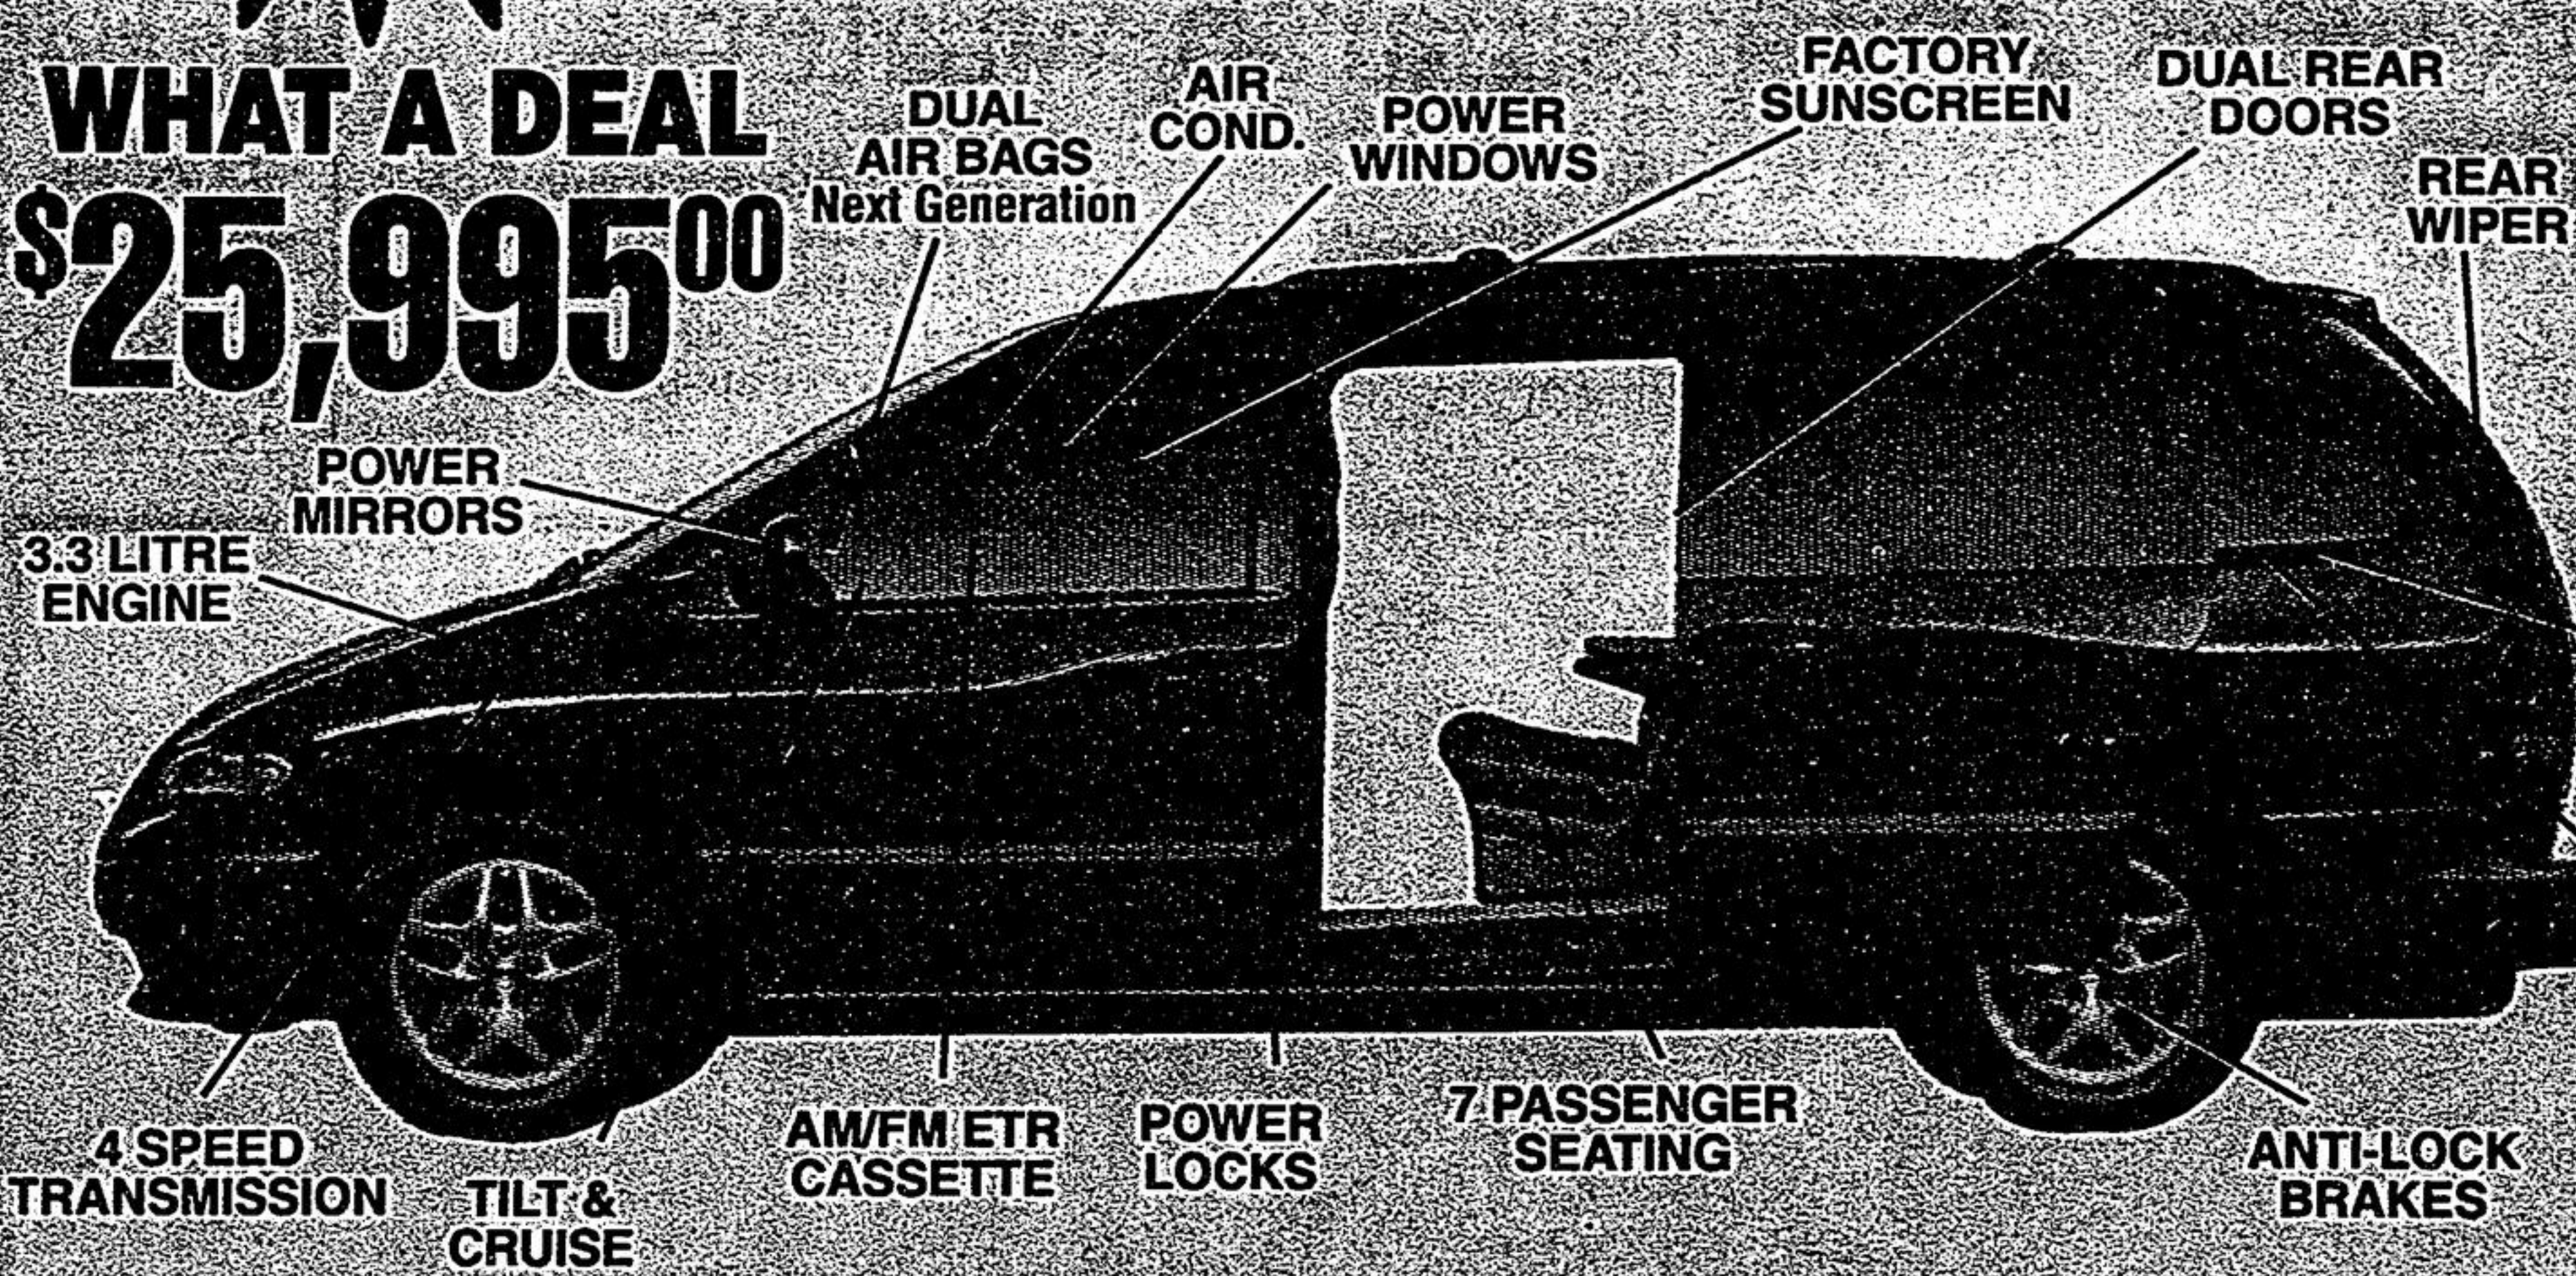

BRAND NEW 2000 GRAND CARAVAN SPECIAL

WHAT A DEAL
\$25,995⁰⁰

OR LEASE **\$399*** PER MONTH
 TAX INCLUDED

- DUAL AIR BAGS Next Generation
- AIR COND.
- POWER WINDOWS
- FACTORY SUNSCREEN
- DUAL REAR DOORS
- REAR WIPER
- POWER MIRRORS
- 3.3 LITRE ENGINE
- POWER REAR QUARTER VENTS
- ELECTRIC DEFROSTER
- 4 SPEED TRANSMISSION
- TILT & CRUISE
- AM/FM ETR CASSETTE
- POWER LOCKS
- 7 PASSENGER SEATING
- ANTI-LOCK BRAKES

*Lease 36 mos. \$1800 down + freight \$855 + taxes. 20,400 km. per year. O.A.C. FDA in cash price. Freight & taxes extra.

EVERYTHING MUST GO!! QUALITY PRE-OWNED VEHICLES

 <p>96 DODGE NEON 4 door, green with spoiler. Only 56,000 kms.</p> <p>\$8,888</p>	 <p>99 DODGE STRATUS Fully equipped, only 22,000 kms. 2 to choose.</p> <p>\$15,888</p>	 <p>96 CHRYSLER INTREPID Fully equipped, only 41,000 kms., platinum in colour.</p> <p>\$14,888</p>	 <p>96 EAGLE TALON ES1 Low kms., 5 speed, power sunroof, windows, locks.</p> <p>\$13,999</p>
 <p>98 DODGE STRATUS Only 26,000 kms., fully equipped.</p> <p>\$13,999</p>	 <p>96 BREEZE Fully equipped, black, 53,000 kms.</p> <p>\$12,888</p>	 <p>99 DODGE NEON AM/FM cassette, air, tilt steering, low kms.</p> <p>\$12,888</p>	 <p>94 PLYMOUTH SUNDANCE Auto, air, 4 door.</p> <p>\$5,999</p>
 <p>97 CHRYSLER VOYAGERS & CARAVANS 7 to choose from, low kms.</p> <p>FROM \$14,888</p>	<p>Receive a STAR CHOICE SATELLITE SYSTEM with every new or used vehicle purchased or leased. A \$400 VALUE!</p> 		 <p>97 DODGE NEON Black, 4 door, spoiler, low kms.</p> <p>\$9,999</p>