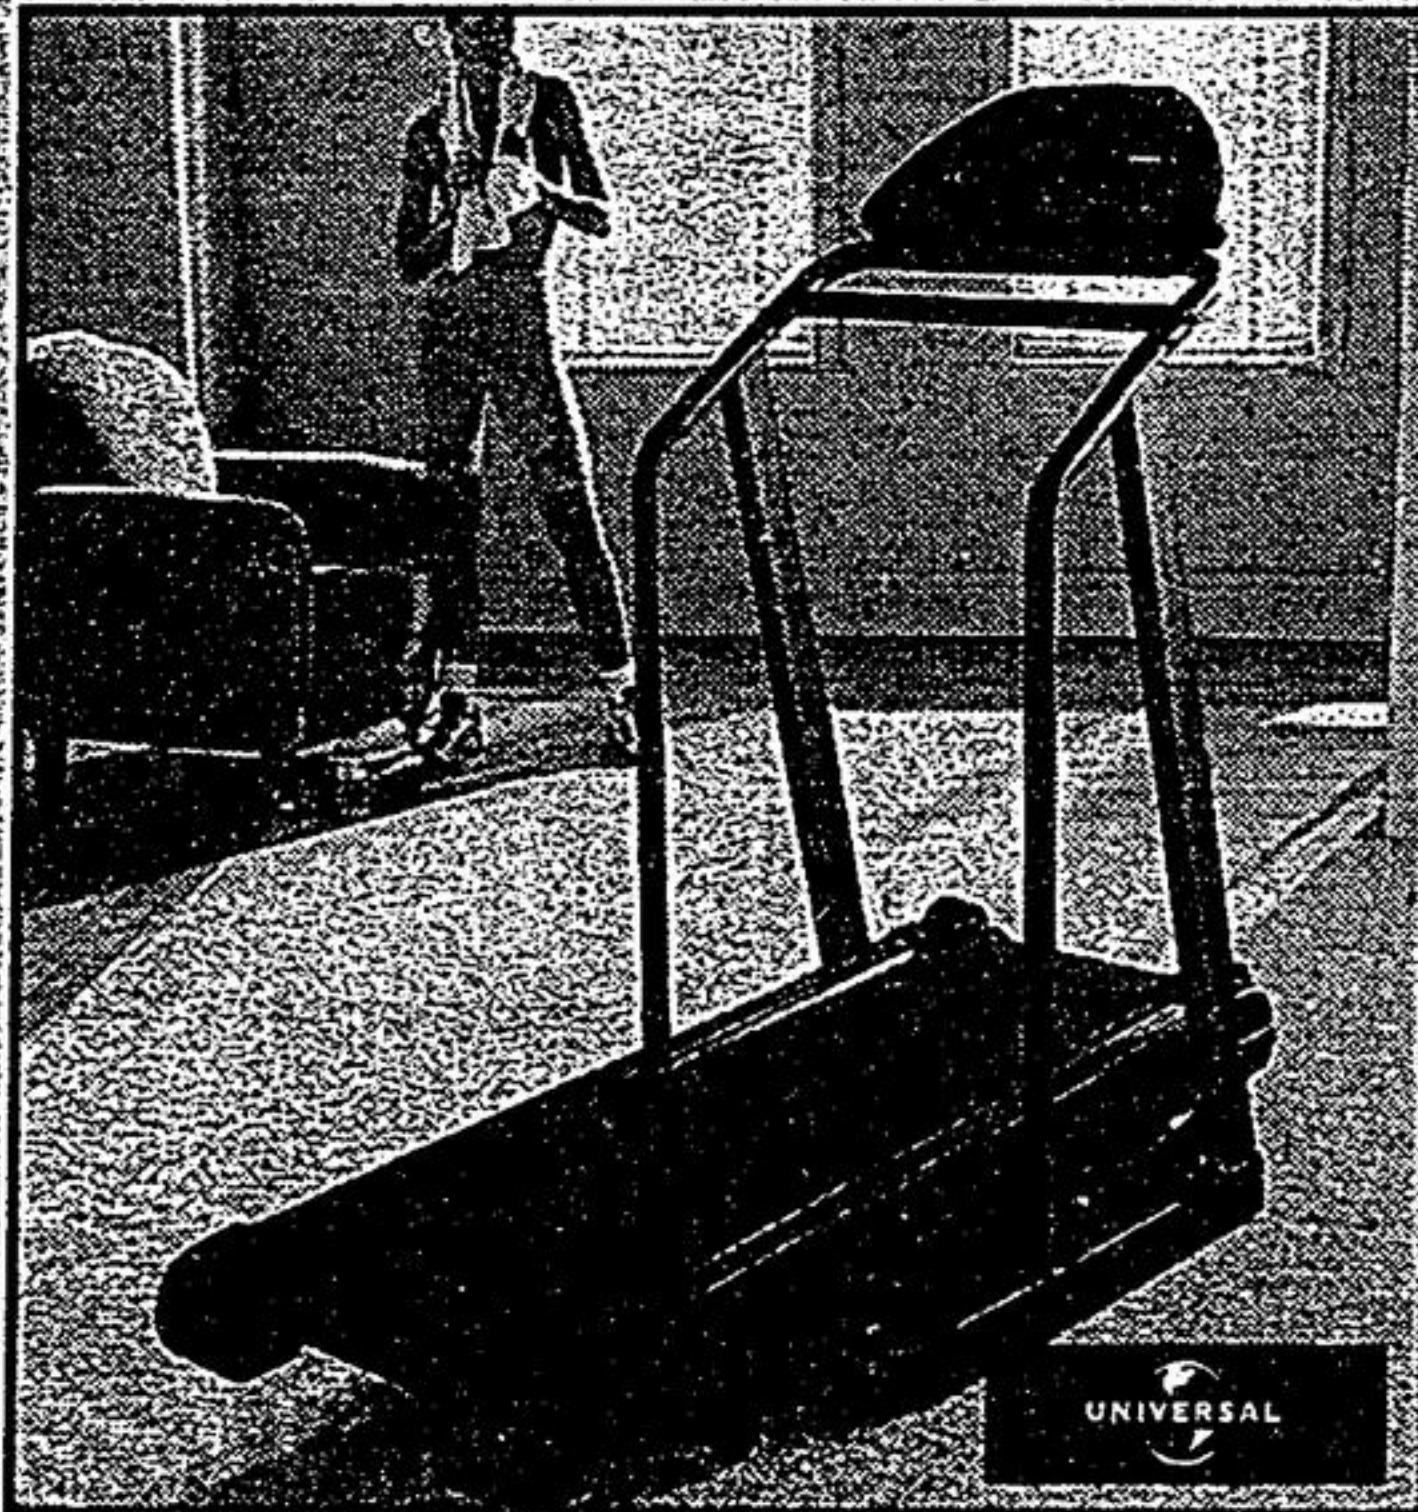

Power incline, 0-8 mph,
1.7 continuous-duty
Roll-away wheels: #30065
Sears reg. 1699.99-1249.99

Sporting goods not available in all stores

Save
\$200

**CRAFTSMAN® 10.5-HP,
29" SNOWBLOWER**

Mid-frame, dual-stage
snowblower with Tecumseh
Sno-King™ engine: #52921
Sears reg. 1599.99-
1399.99

Save **\$150**

SPACE-SAVING UNIVERSAL CORNER WEIGHT SYSTEM

Uniquely designed home gym fits in a corner. 2:1 ratio provides 240 lb. of resistance. Vertical chest press, butterfly, lat pulldown, leg extension/curl. #30060 Sears reg. 599.99-449.99