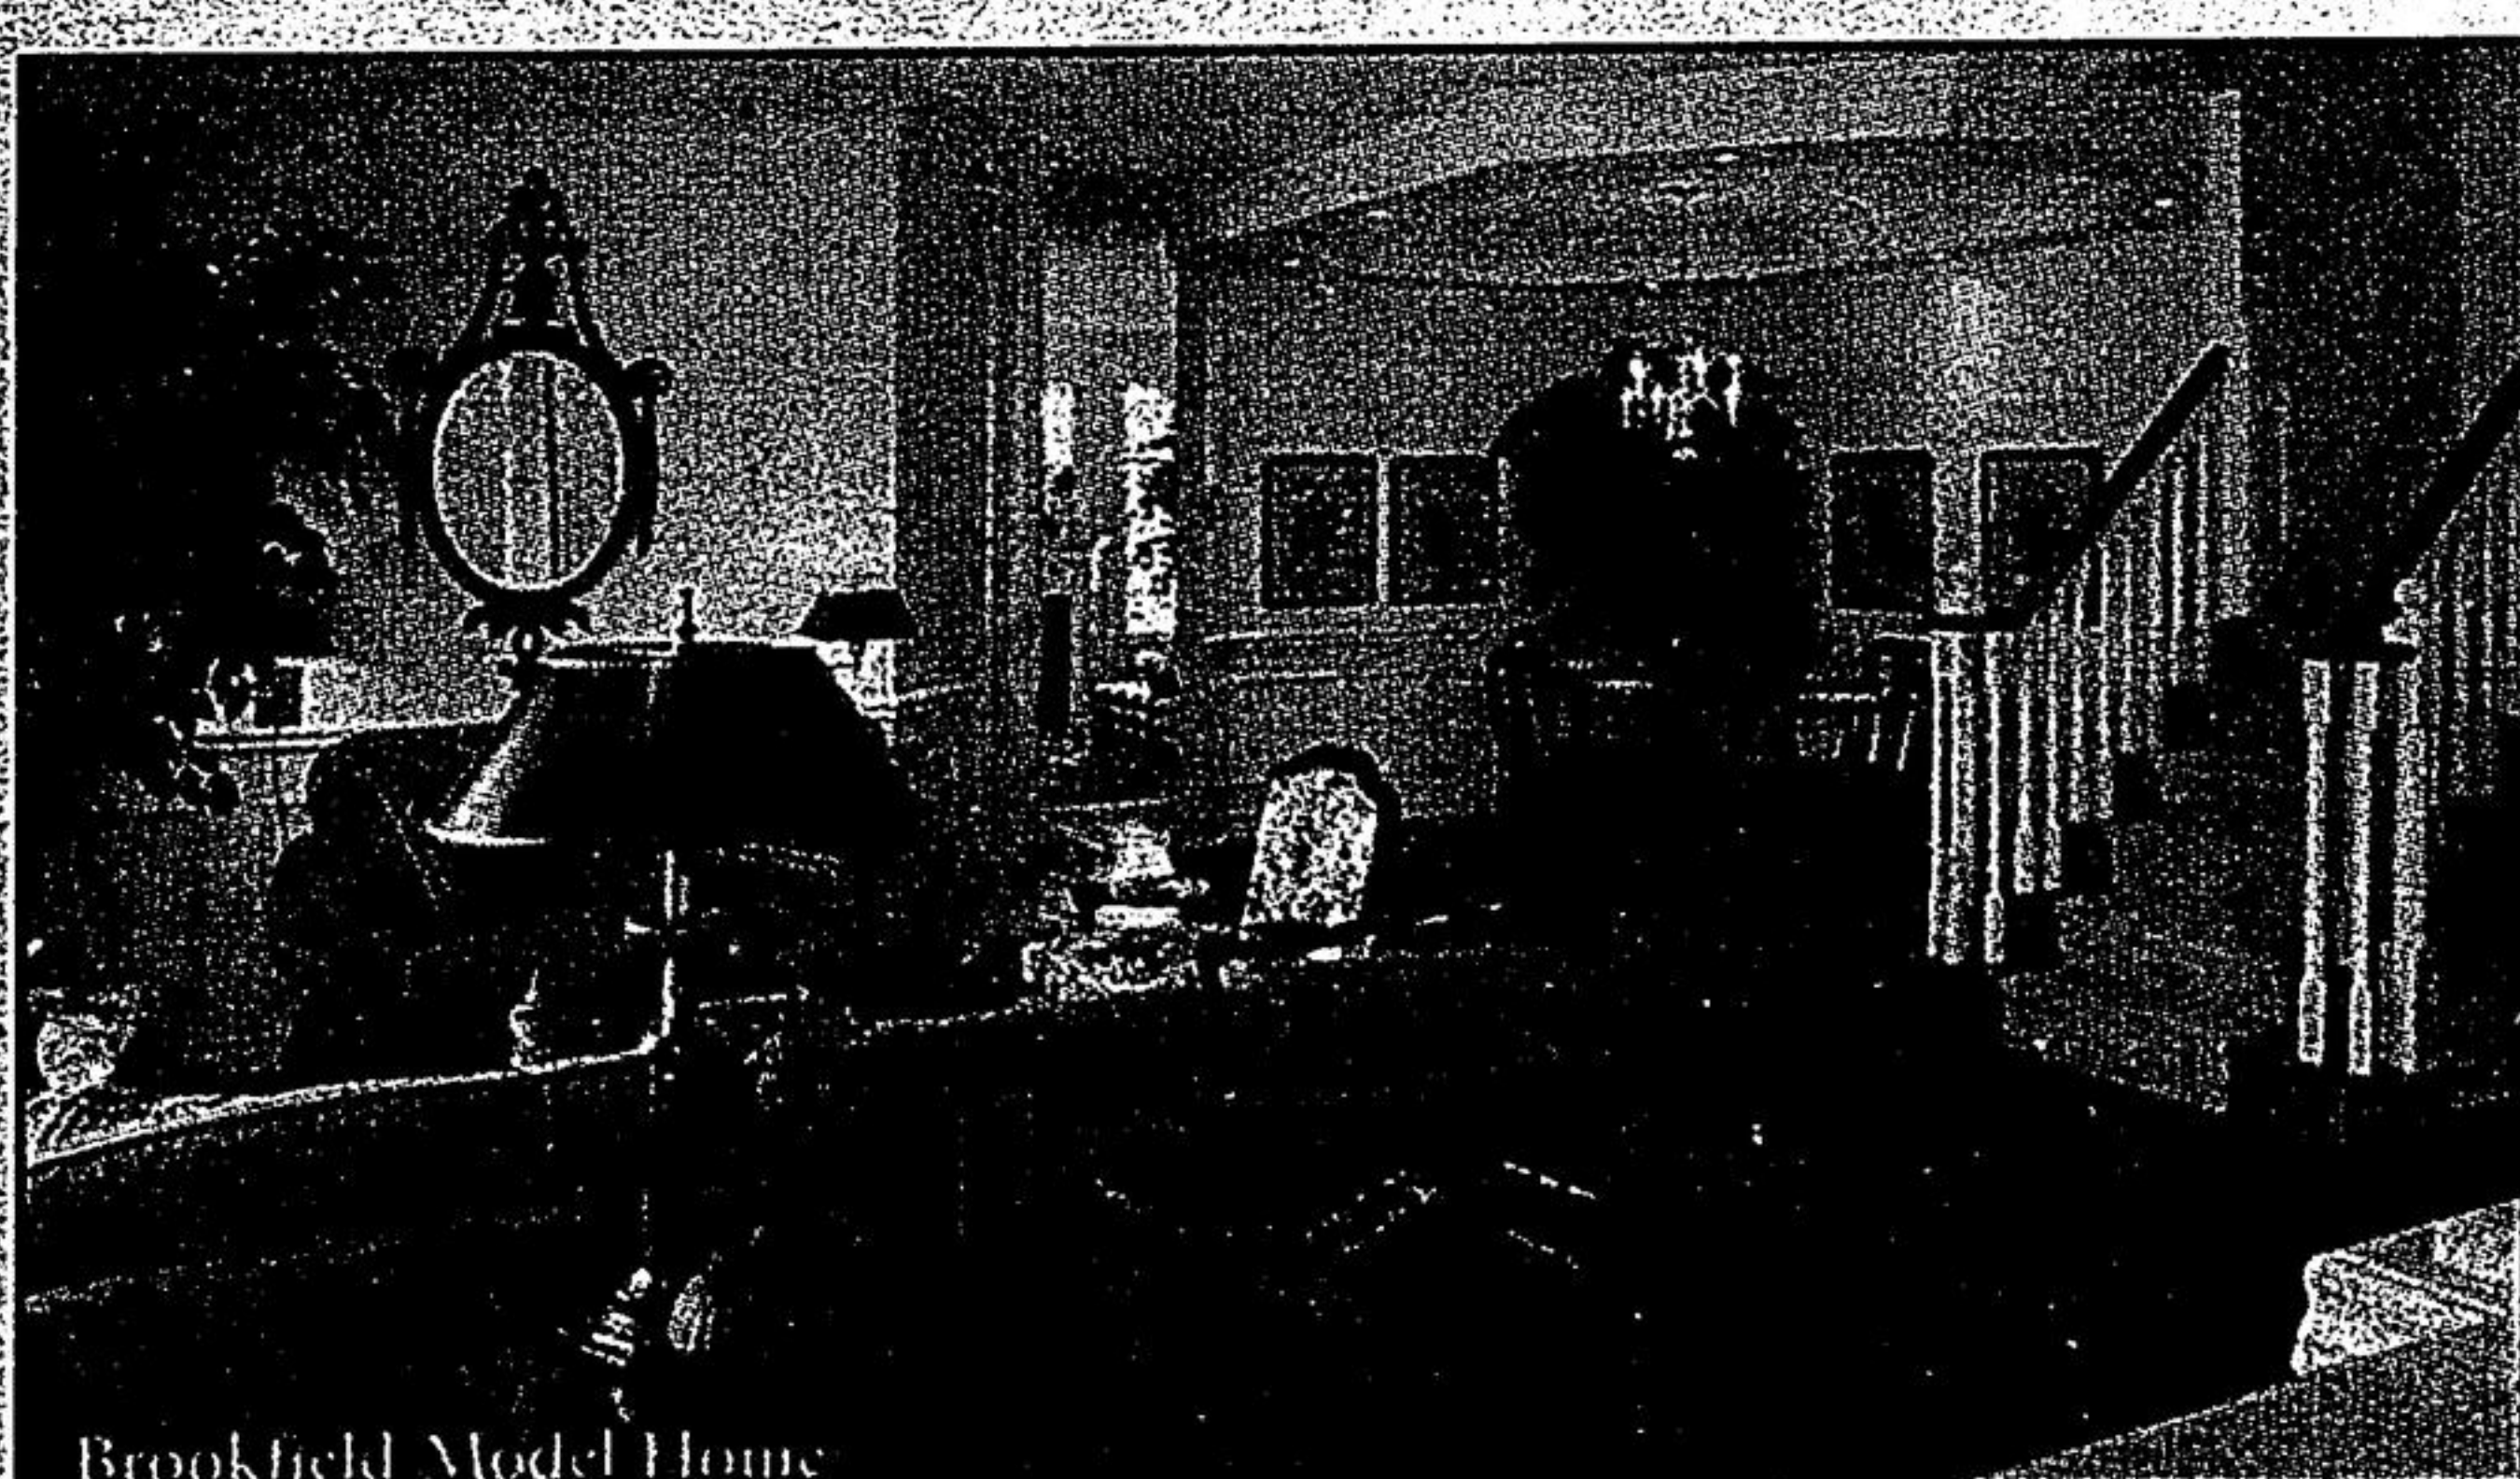

MODEL HOME GRAND OPENING, APRIL 25TH.

Eight Beautifully Decorated Model Homes In Markham's Most Beautiful Community.

Wycliffe Executive homes from \$346,990

sunbial Detached homes from \$216,990

Brookfield Model Home