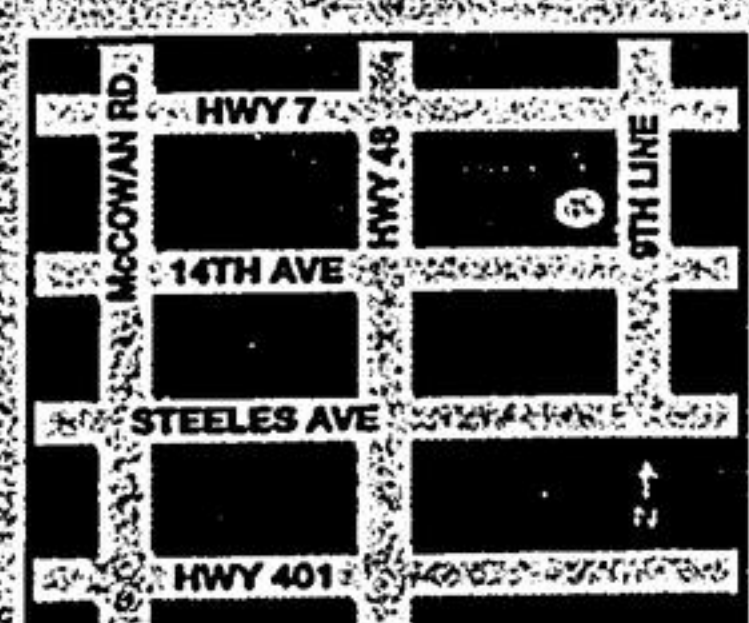

SALES CENTER HOURS:
Mon.-Thurs.: 1pm-8pm
Sat. & Sun.: 11am-6pm
Closed Fri

LEGACY

What True Family Legacies Are Built On.

Prices and specifications are subject to change without notice. E.&O.E.

See it for yourself at our LEGACY 5KM RUN, April 25th, 10:00am.
Participate in our annual fundraiser event on behalf of the Markham-Stouffville Hospital.