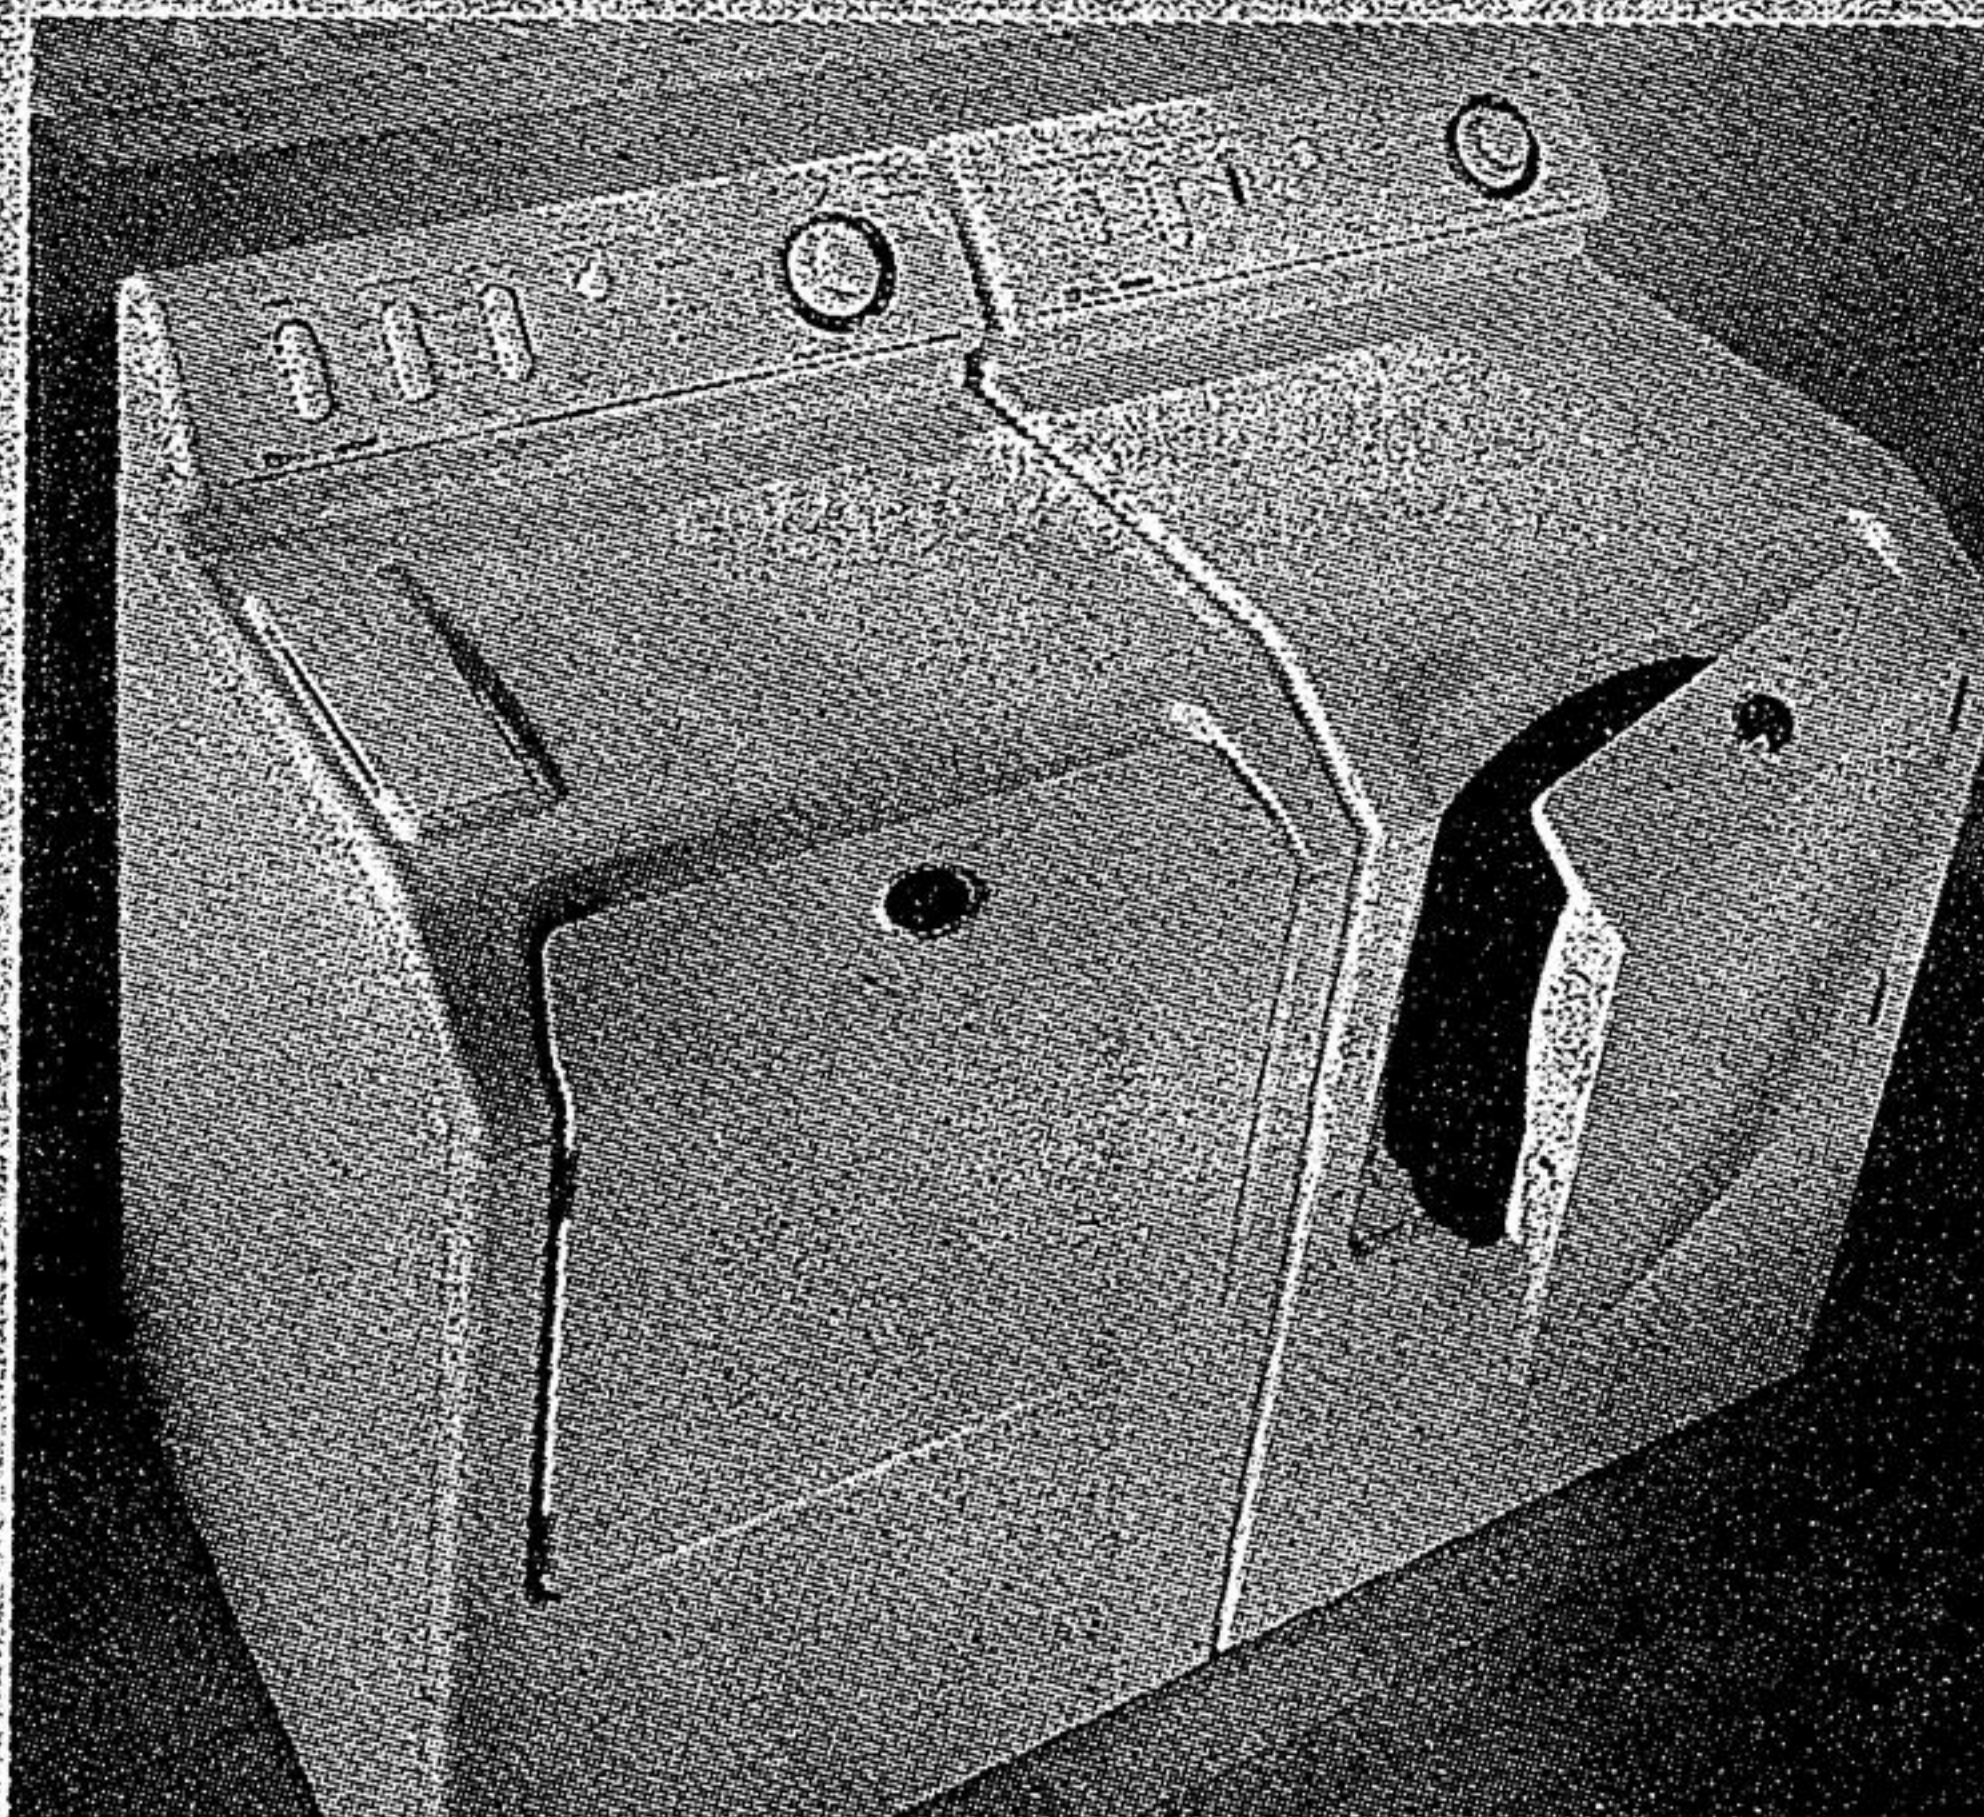

SEARS

SEARS AND MAYTAG TOGETHER AT LAST

"You'll see a complete line of Maytag appliances at Sears... unfortunately, you won't be seeing a whole lot of me."

ONLY $175 MONTHLY* FOR TEAM

Maytag 'Neptune' Washer and Dryer

Washer has a front load design that helps save water, energy and helps keep your clothes looking new. #37982. Sears reg. 1699.99. 7-cycle dryer has IntelliDry™ control with moisture monitor, EQ™ Plus sound silencing system and 'Wrinkle Release'. #77982. Sears reg. 749.99.

BONUS $60 MFR. MAIL-IN REBATE*

Maytag 30" Self-Clean Ceran® Range

Smooth radiant glass cook-top. Electronic delay-cook-off timer. #27812. Sears reg. 1299.99. only 92.86* monthly. Black also available.