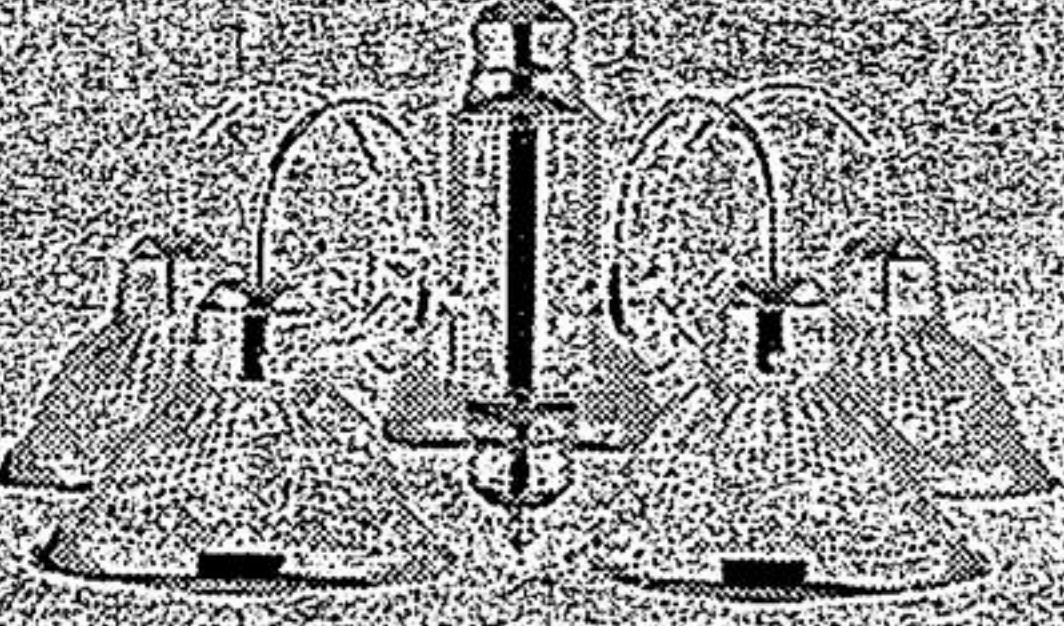

### 36" OPTIC SPIRAL FIXTURE

- Spectacle light diffraction created by high-tech Optic Prism elements
- 16" wide, 36" high, 5 lights, 60 watts maximum, C- base bulbs (sold separately)
- OPS365 (185679)