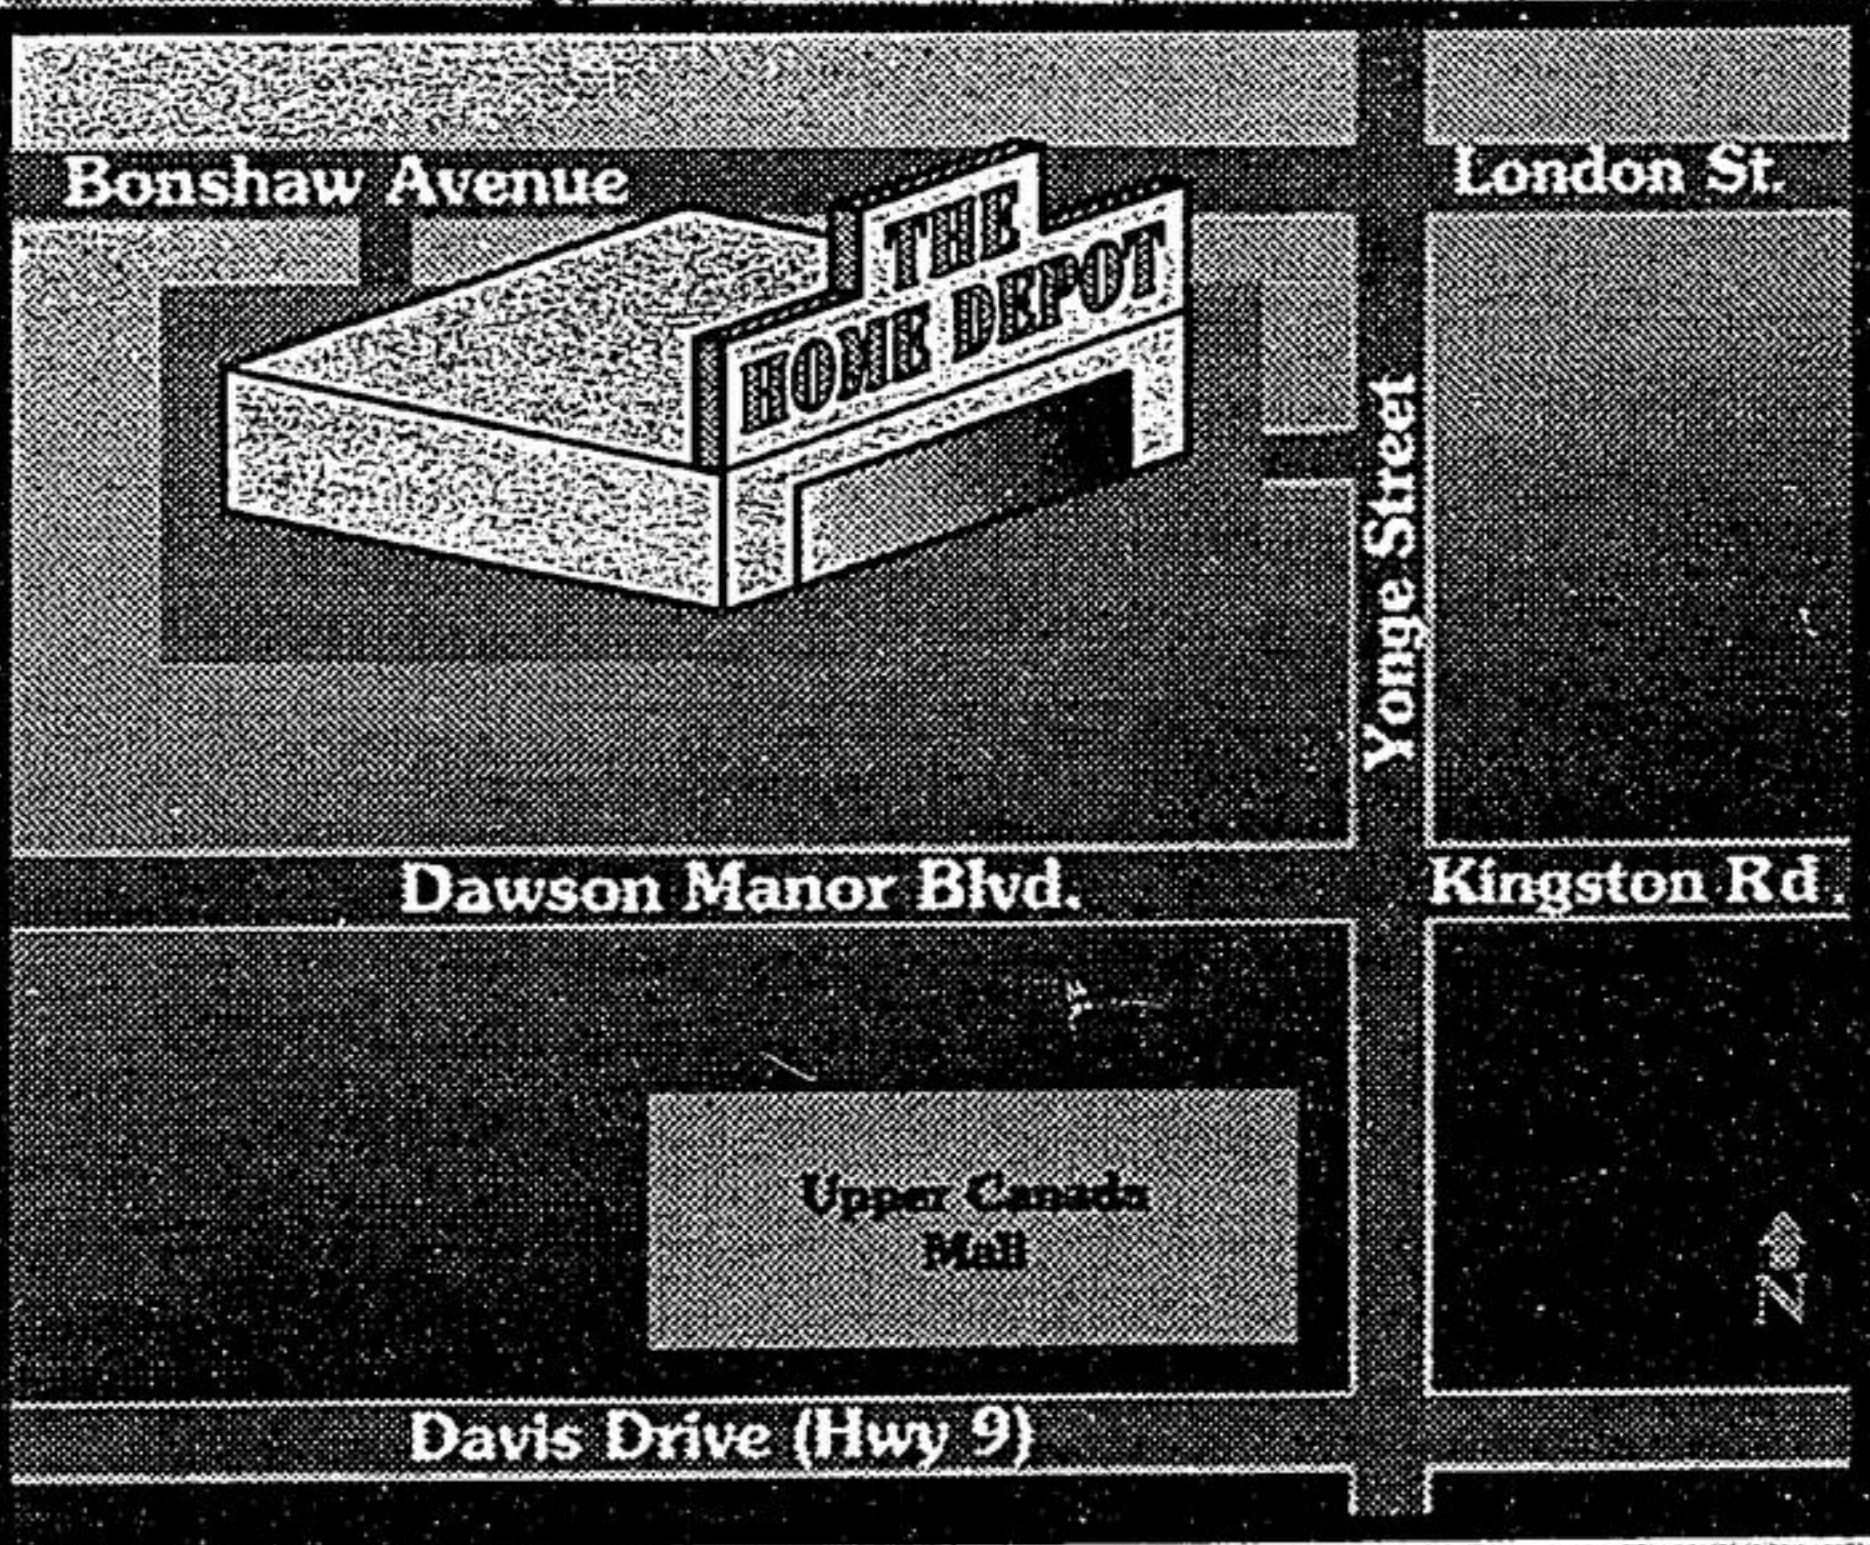

### DIRECTIONS:

**From Hwy. #404** - Exit Hwy. #404 North at Davis Drive (Hwy. #9 - last exit) Turn left (West) on Davis Drive to Yonge Street. Turn right (North) on Yonge Street to Bonshaw Avenue. Home Depot is on your left.

**From Hwy. #400** - Exit at Hwy. #9 East. Proceed to Yonge Street. Turn left (North) on Yonge Street to Bonshaw Avenue. Home Depot is on your left.

YOUR LIGHTING SHOWROOM

**\$124**