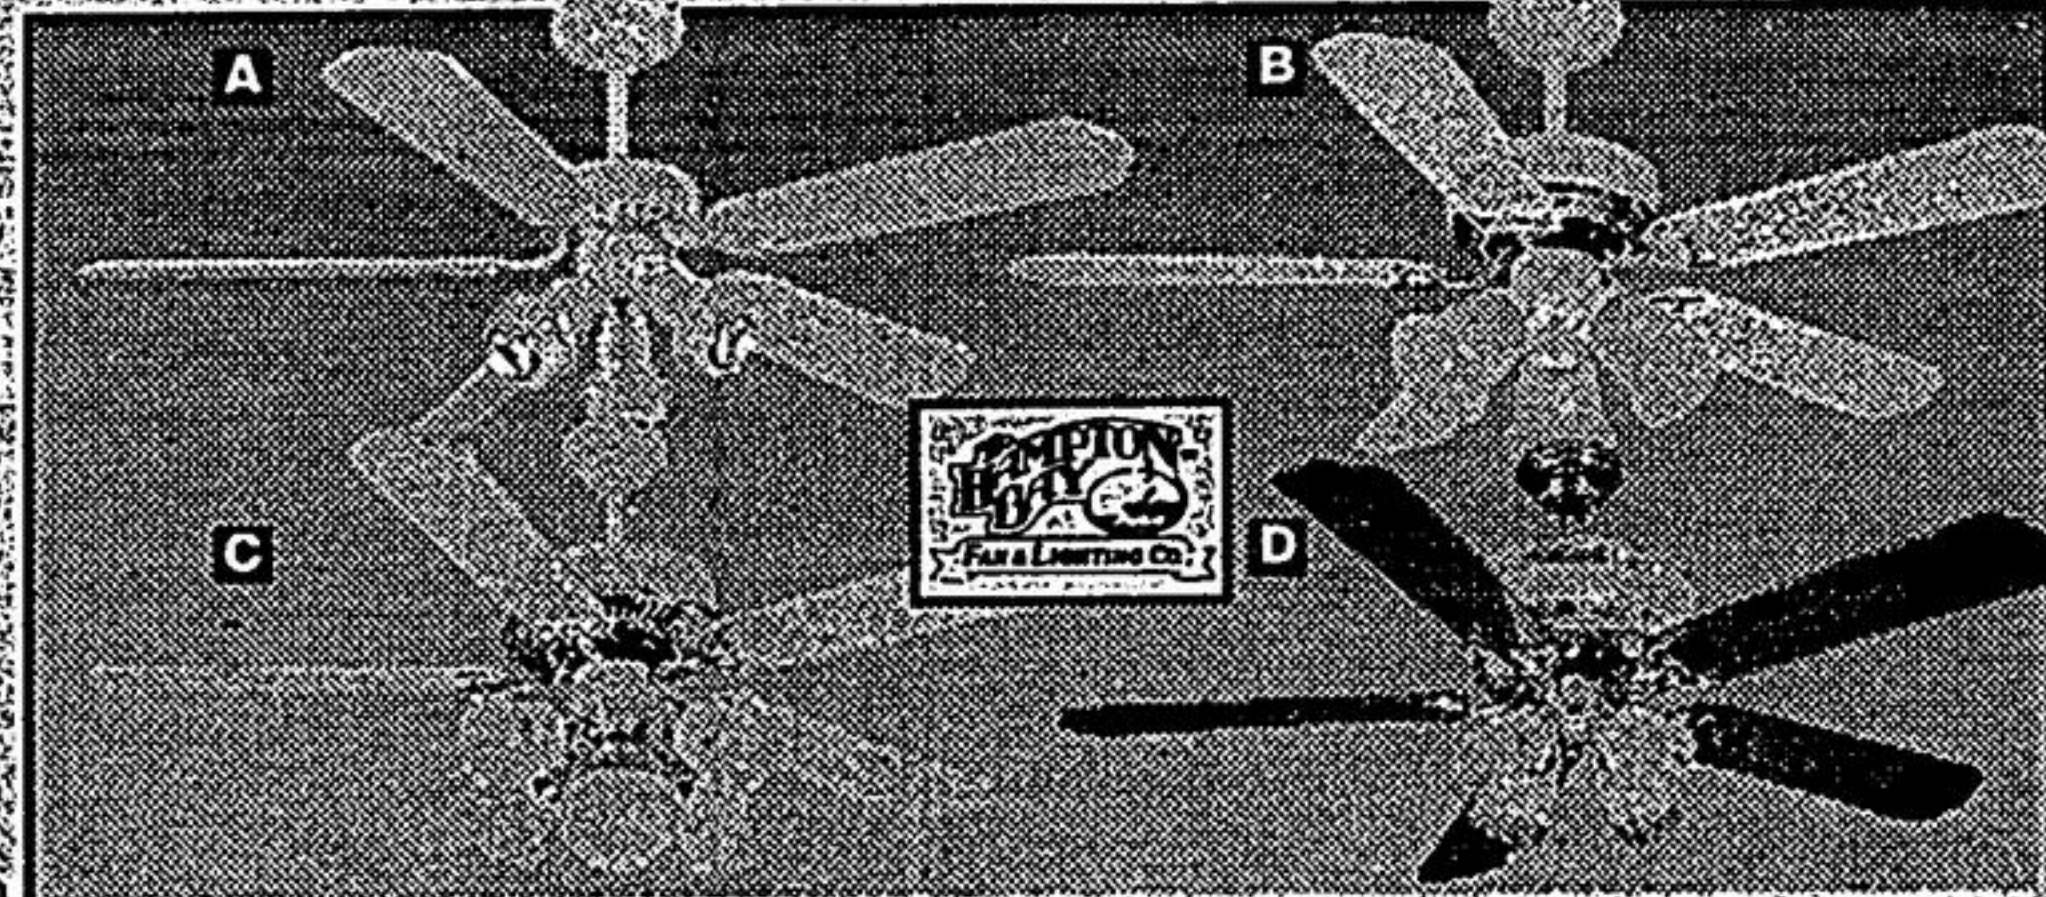

$3495

THE FLORENTINE™
42" 5 blade with light kit
60 watt halogen or incandescent light
X42MVWH-SLB (418337)

$6690

THE BRIDGETON COMBO
42" 5 blade with light kit
Choose from brass or white with polished brass
MR42VPW-3LC7 (411973, 980)

$109

THE PRINCETON COMBO
52" blade fan with light kit
White with polished brass
DC52VPW-522 (411976)

$149

THE JERICO II
52" 5 blade fan with light kit
Illuminated glass housing
Polished brass
DFJ52VPL (411978)

$146

15" TIFFANY - ROSE WATERGLASS

- 5 - 60 watt candelabra bulbs
- Main colour is clear glue chip with trim in rose waterglass
- SB1415-5GCRSW (167581)

$289

TIFFANY LAMP

- 16" diameter
- Glue chip with emerald waterglass and brass trim
- MB34165DGCEM (420249)

NEWMARKET

WE'RE OPEN 7 DAYS A WEEK!

17850 Yonge Street
(905) 898-0090

Mon. thru Fri. 7AM to 10PM
Sat. 7AM to 8PM Sun. 9AM to 6PM
Open Victoria Day - Garden Centre only - 7AM to 6PM

CONVENIENT WAYS TO PAY

PRICES MAY VARY AFTER June 14, 1998. We reserve the right to limit quantities to the amount reasonable for homeowners and our regular contractor customers. It is our policy to run truthful, accurate advertising. In the event of any error, we will make every reasonable effort to accommodate our customers. Details on any product warranties available at the store. Key credit terms: 18.48% applies to purchases of approved products made in a single transaction (which may include multiple items) of $2,000 or more made under the Major Purchase Feature of The Home Depot Consumer Credit Card. 24.99% APR applies to all other approved purchases on this card. That's only square. Any minimum monthly payment shown is an estimate, does not include taxes or finance charges and may be higher if you have an existing balance or make additional purchases on your account. Credit subject to approval by GE Capital Canada Ltd.