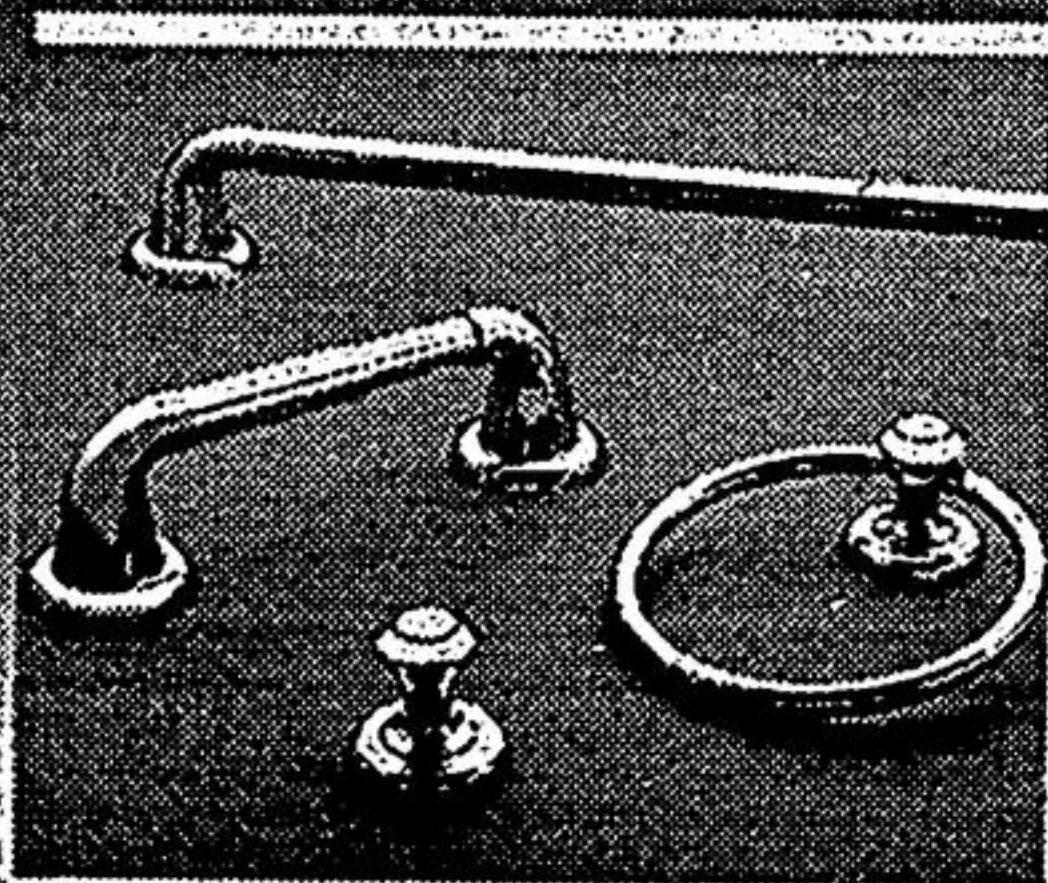

DELTA
DELTA FAUCET COMPANY

\$172

'INNOVATIONS' SINGLE LEVER CHROME

• "Scald Guard" pressure balance, for safety when other water outlets are turned on
• Solid brass and stainless steel construction
N1448-74(427044)

\$179

TWO HANDLE BATHROOM FAUCET WITH POP-UP

• Washerless, 1/4 turn operation, smooth precise adjustment all metal construction
• Mini widespread, design look, choice of the professional
N4530-24(427037)

WE HAVE ALL THE BATHROOM ACCESSORIES YOU NEED

MELARD
'GREENWICH' POLISHED BRASS BATHROOM SET
• 18" TOWEL BAR (422544) - \$29.95
• 24" TOWEL BAR (422545) - \$30.95
• TOWEL RING (422546) - \$18.55
• ROBE HOOK (422552) - \$12.65
• TISSUE HOLDER (422553) - \$26.29

MELARD
'INNOVATION' CHROME BATHROOM SET
• 18" TOWEL BAR (422723) - \$35.95
• 24" TOWEL BAR (422724) - \$39.98
• TOWEL RING (422729) - \$29.25
• ROBE HOOK (422730) - \$18.52
• TISSUE HOLDER (422731) - \$32.45