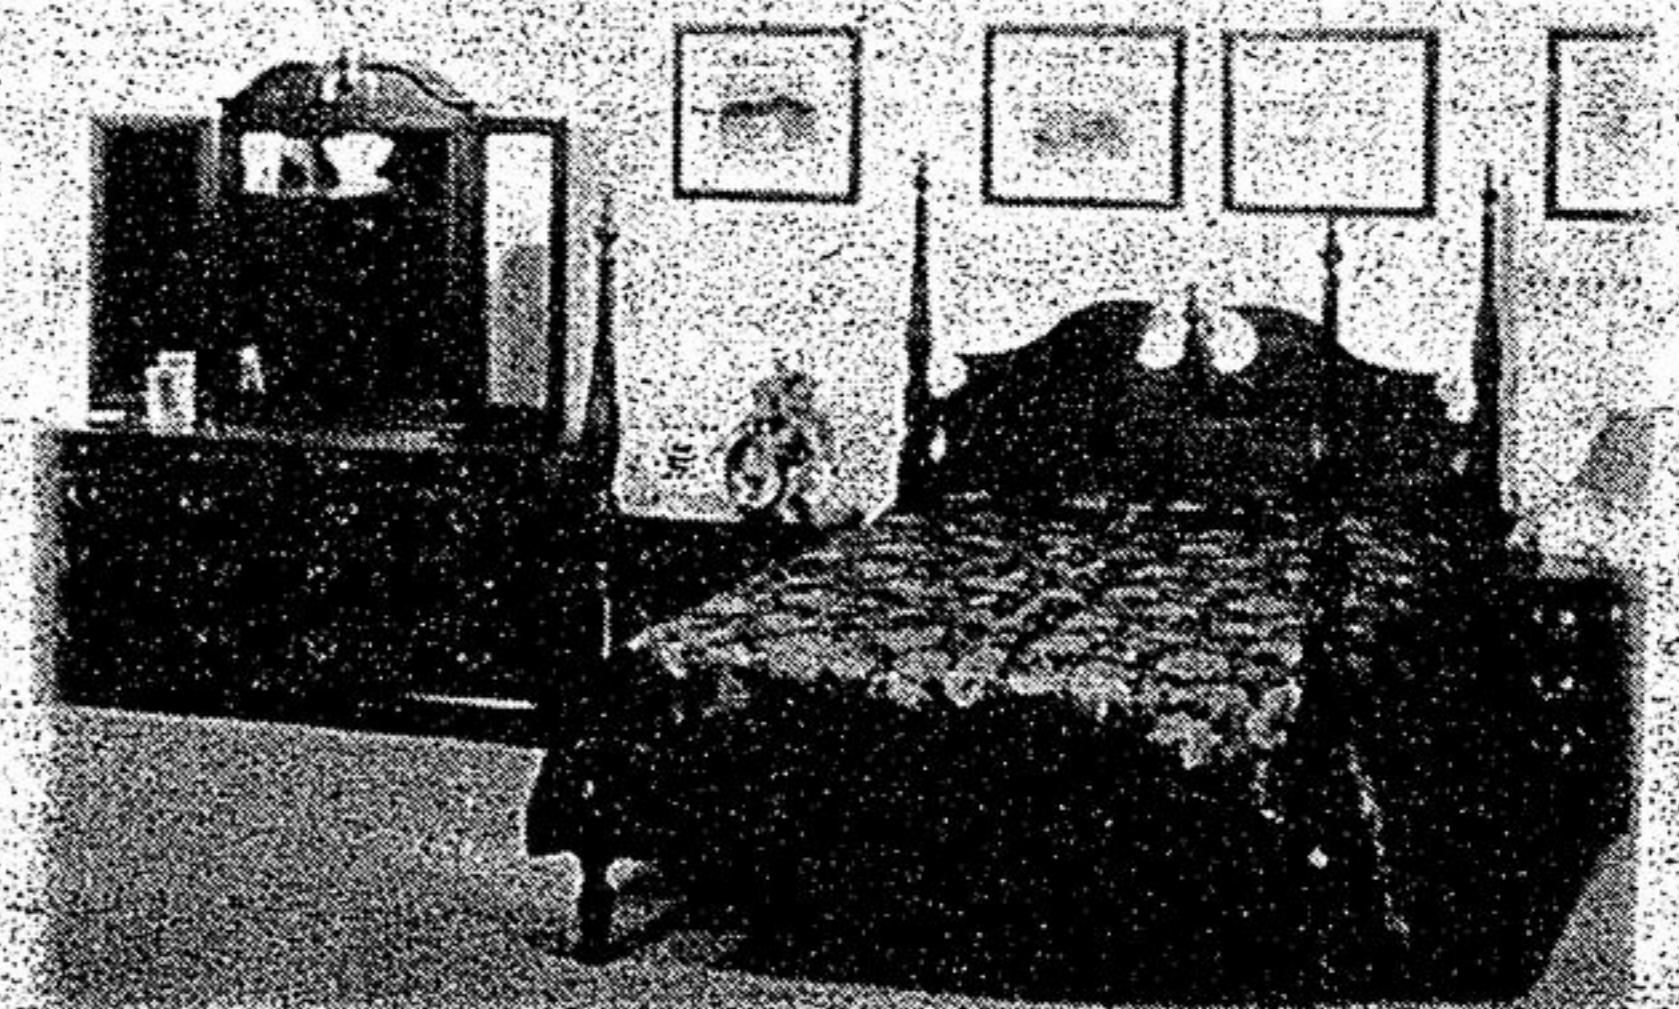

THE DISTINCTIVE ALTERNATIVE

QUEEN ANNE DINING ROOM

Craftsman Refinished Antique Dining & Bedroom Furniture

HEPPLEWHITE DINING ROOM

*One touch will reveal the
Exquisite Beauty
of our collection.
One glimpse and you will
be convinced of
the Value.*

CHIPPENDALE DINING ROOM

4 POSTER BEDROOM

Visit our showroom

158 MAIN STREET

(905) 474-9677

in the heart of
Historic Unionville