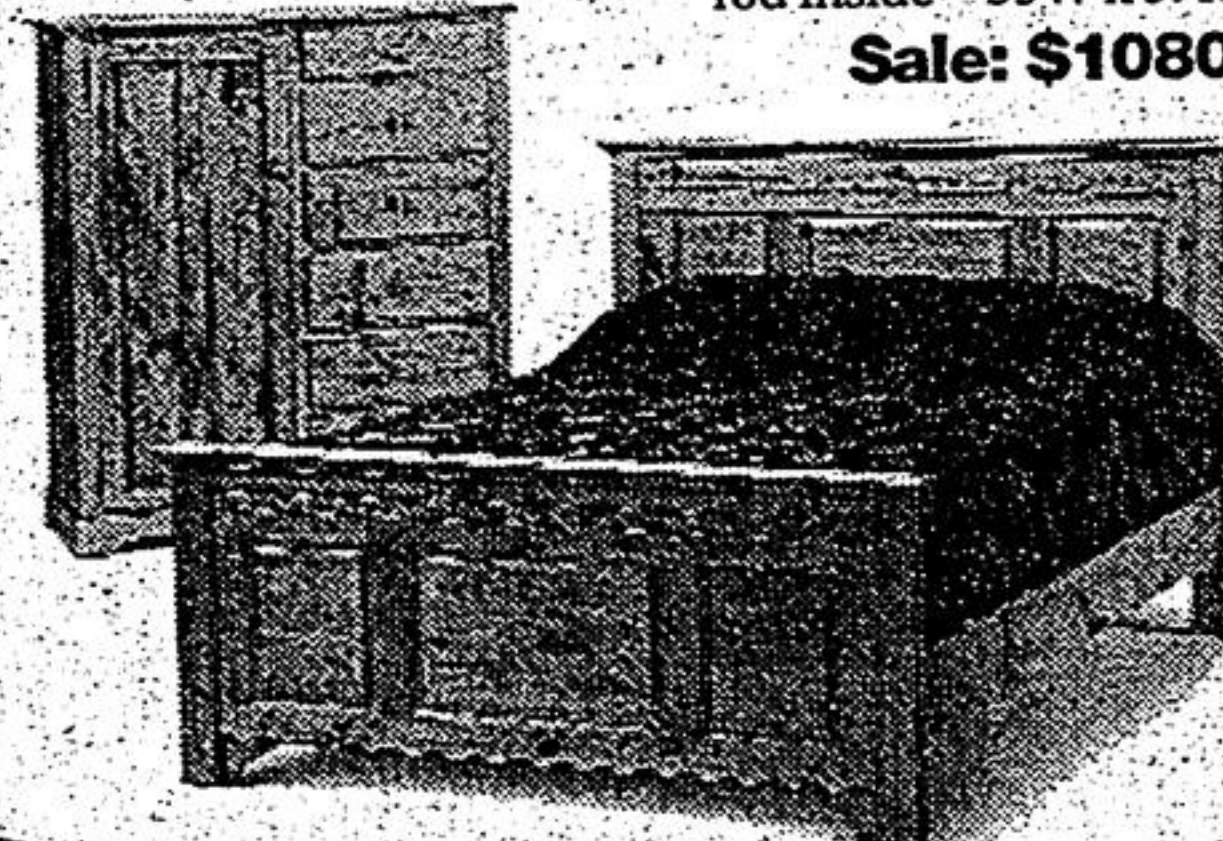

Woodcraft Fall Sale

Deluxe Pine Workstation
60W x 24D - 1 drawer
pull-out for keyboard
& mouse - 2 shelves
pull-out printer shelf
& room for tower or
desktop CPU
Sale: \$1250
(special milk paint finish extra)

Man's Chest - 3 adjustable shelves and clothes hanging rod inside - 35W x 57H
Sale: \$1080

Simply Country Sleigh Bed
(queen or double size) **Sale \$650**

Double Pedestal Anniversary Table
(solid oak - 42" x 60" with 3 12" self-storing leaves) . . . **Sale \$1350**