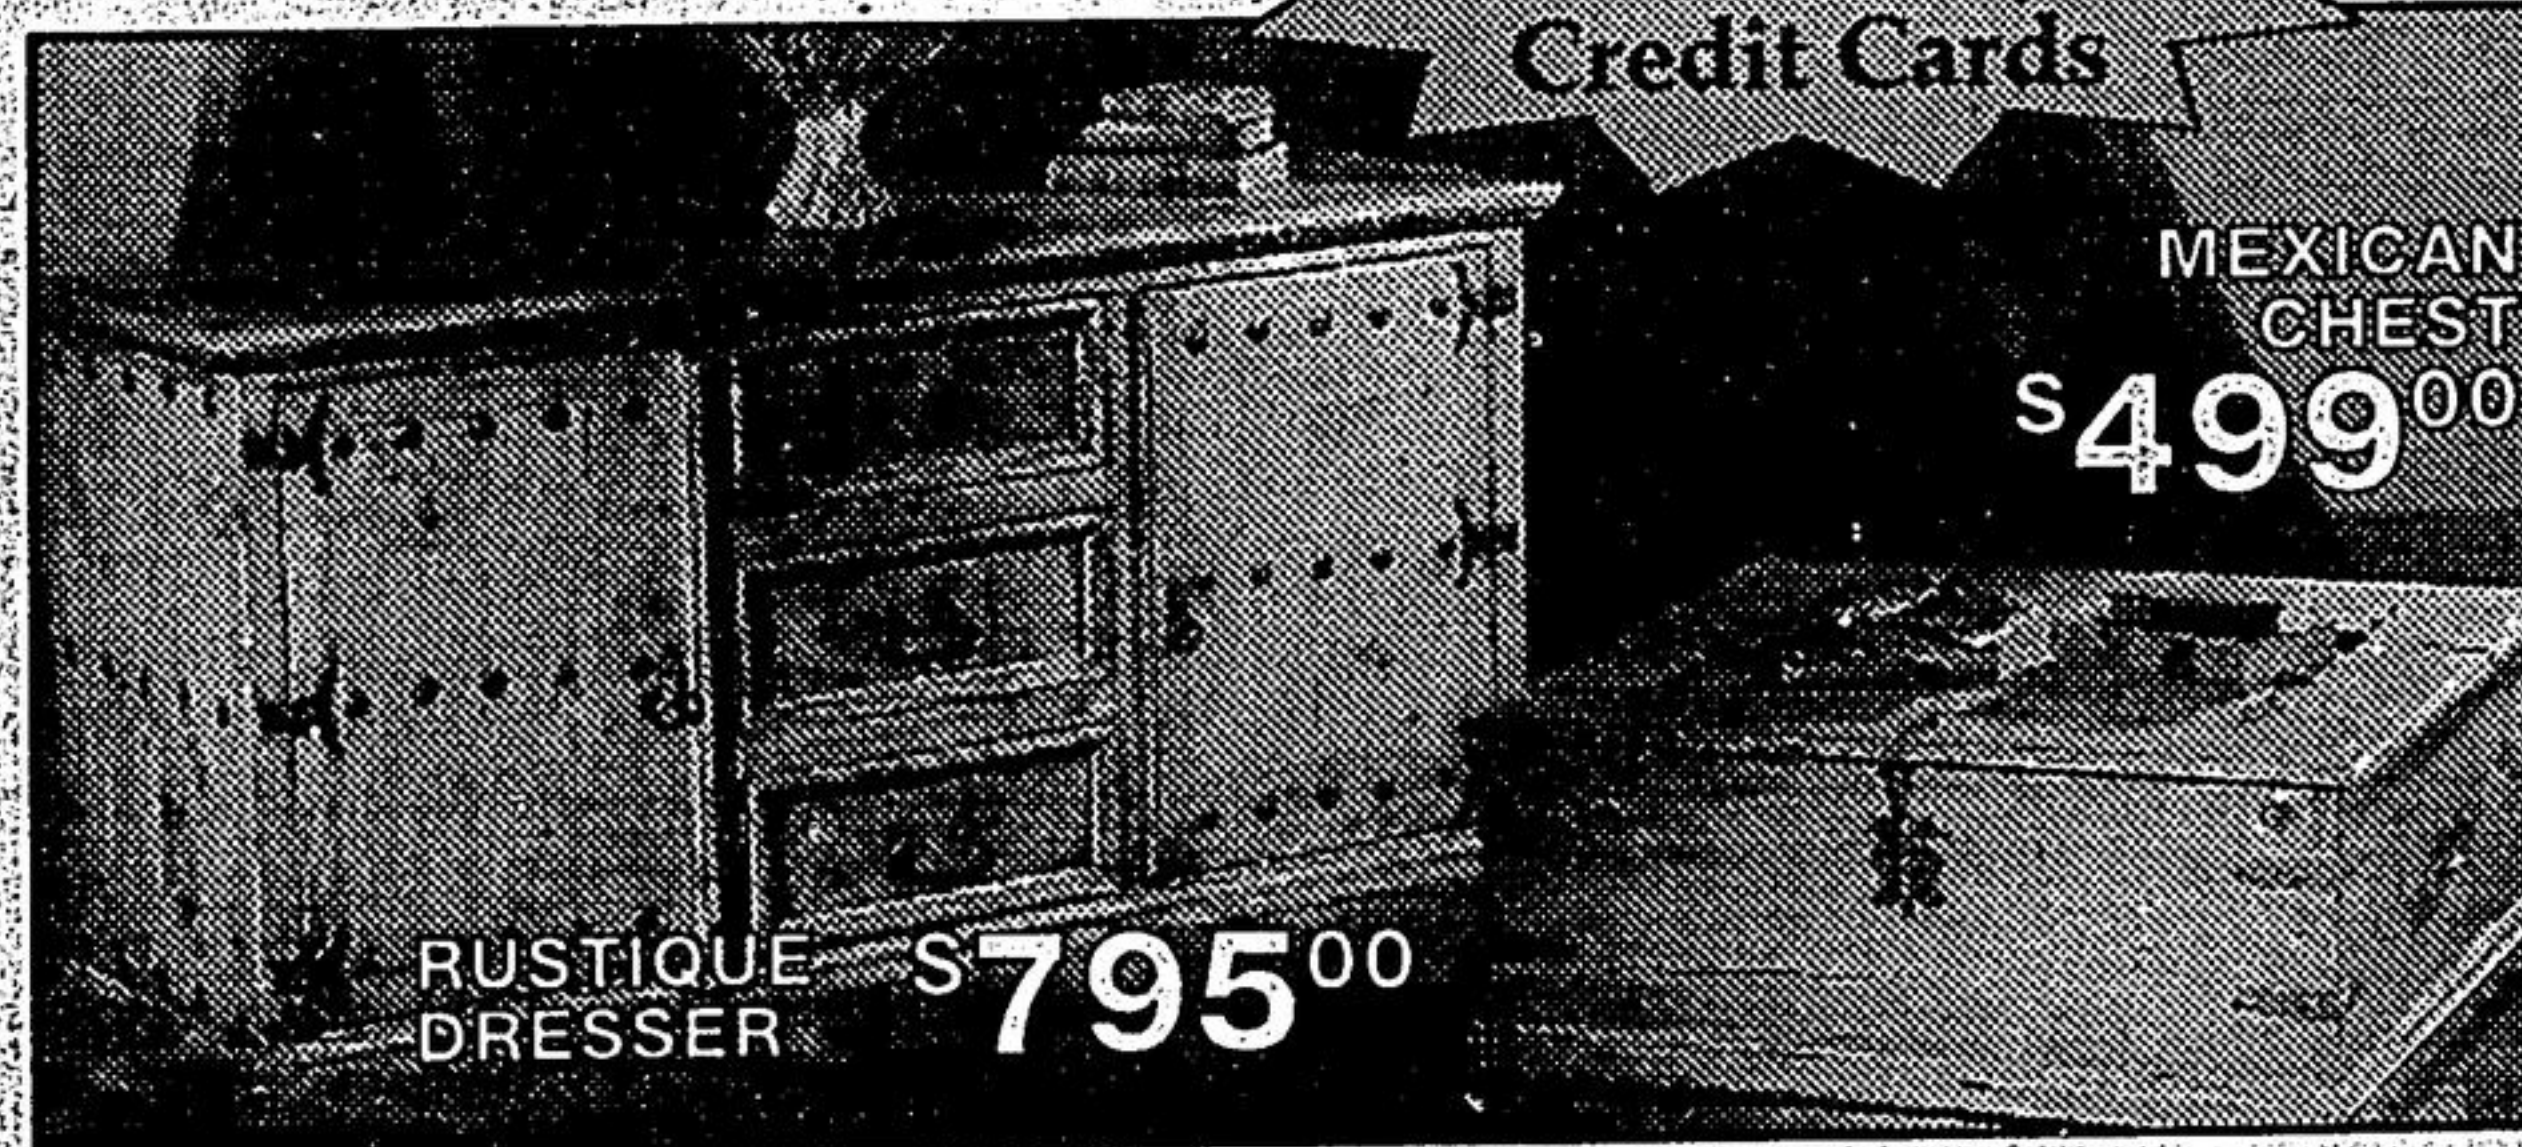

RUSTIQUE DRESSER $795⁰⁰

MEXICAN CHEST

$499⁰⁰