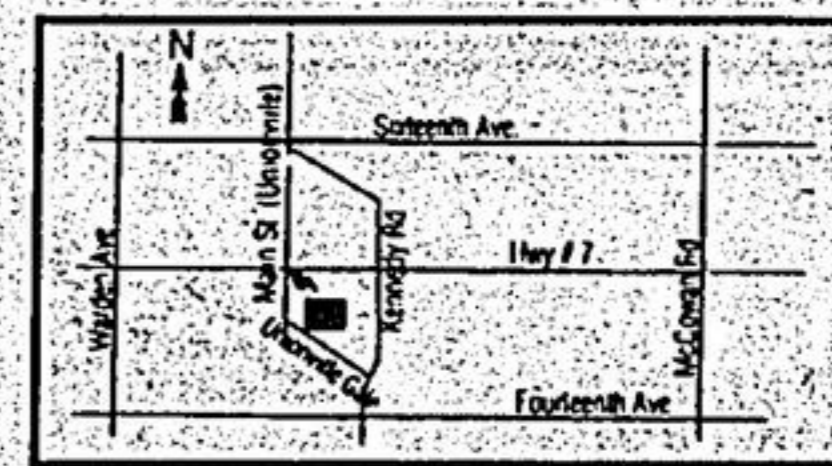

**Trade offer valid on Non-MediSense Meters only while quantities last.