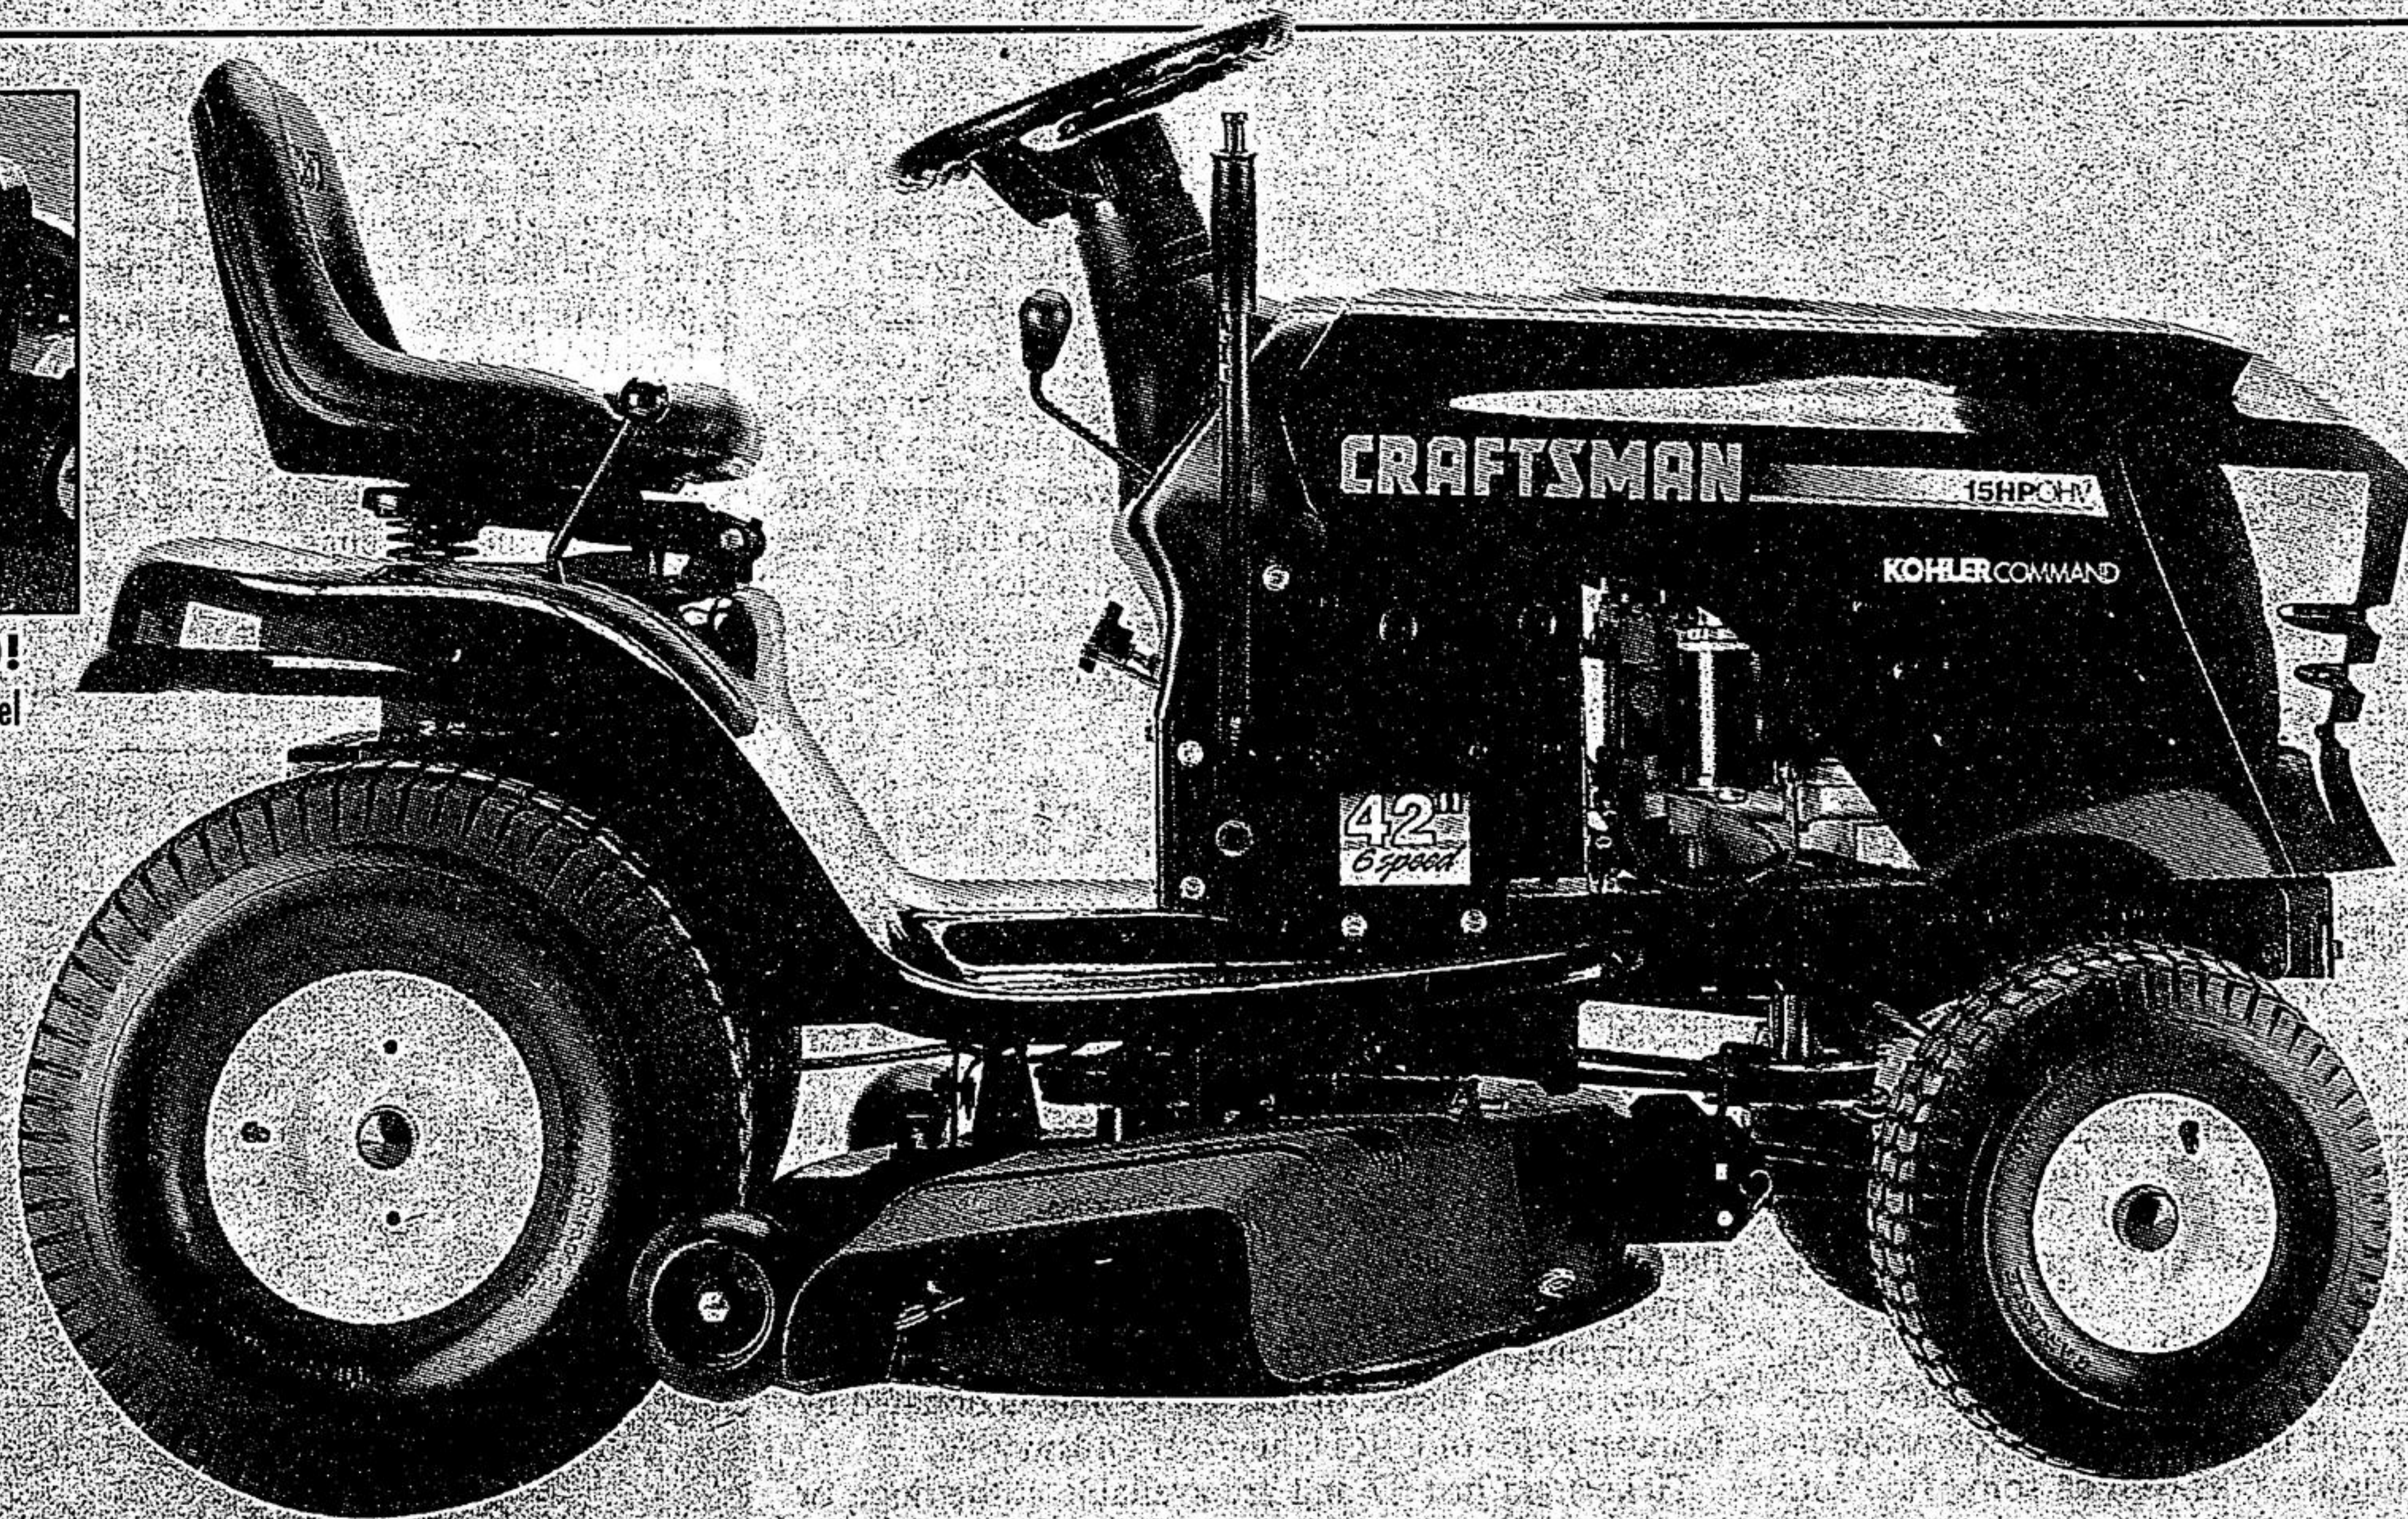

SEARS

Save \$300

CRAFTSMAN® 6-speed lawn tractor

Save \$100!
 Craftsman 6.0-bushel
 twin bag grass
 collection system.
 Sears reg. 399.99.
299⁹⁹
ORDER:
718 461 941

15.0-hp Kohler 'Command' OHV lawn tractor has 42" 'Quiet Cut', EZ3 mulching mower deck. Sears reg. 2199.99. **1899⁹⁹** **ORDER: 718 460 775**

Save \$300 on CRAFTSMAN® 15.0-hp 'Hydro-Automatic' lawn tractor (not shown). Sears reg. 2499.99. **2199⁹⁹** **ORDER: 718 460 785**

Visit your local Sears store, or shop by phone for these items. Call...