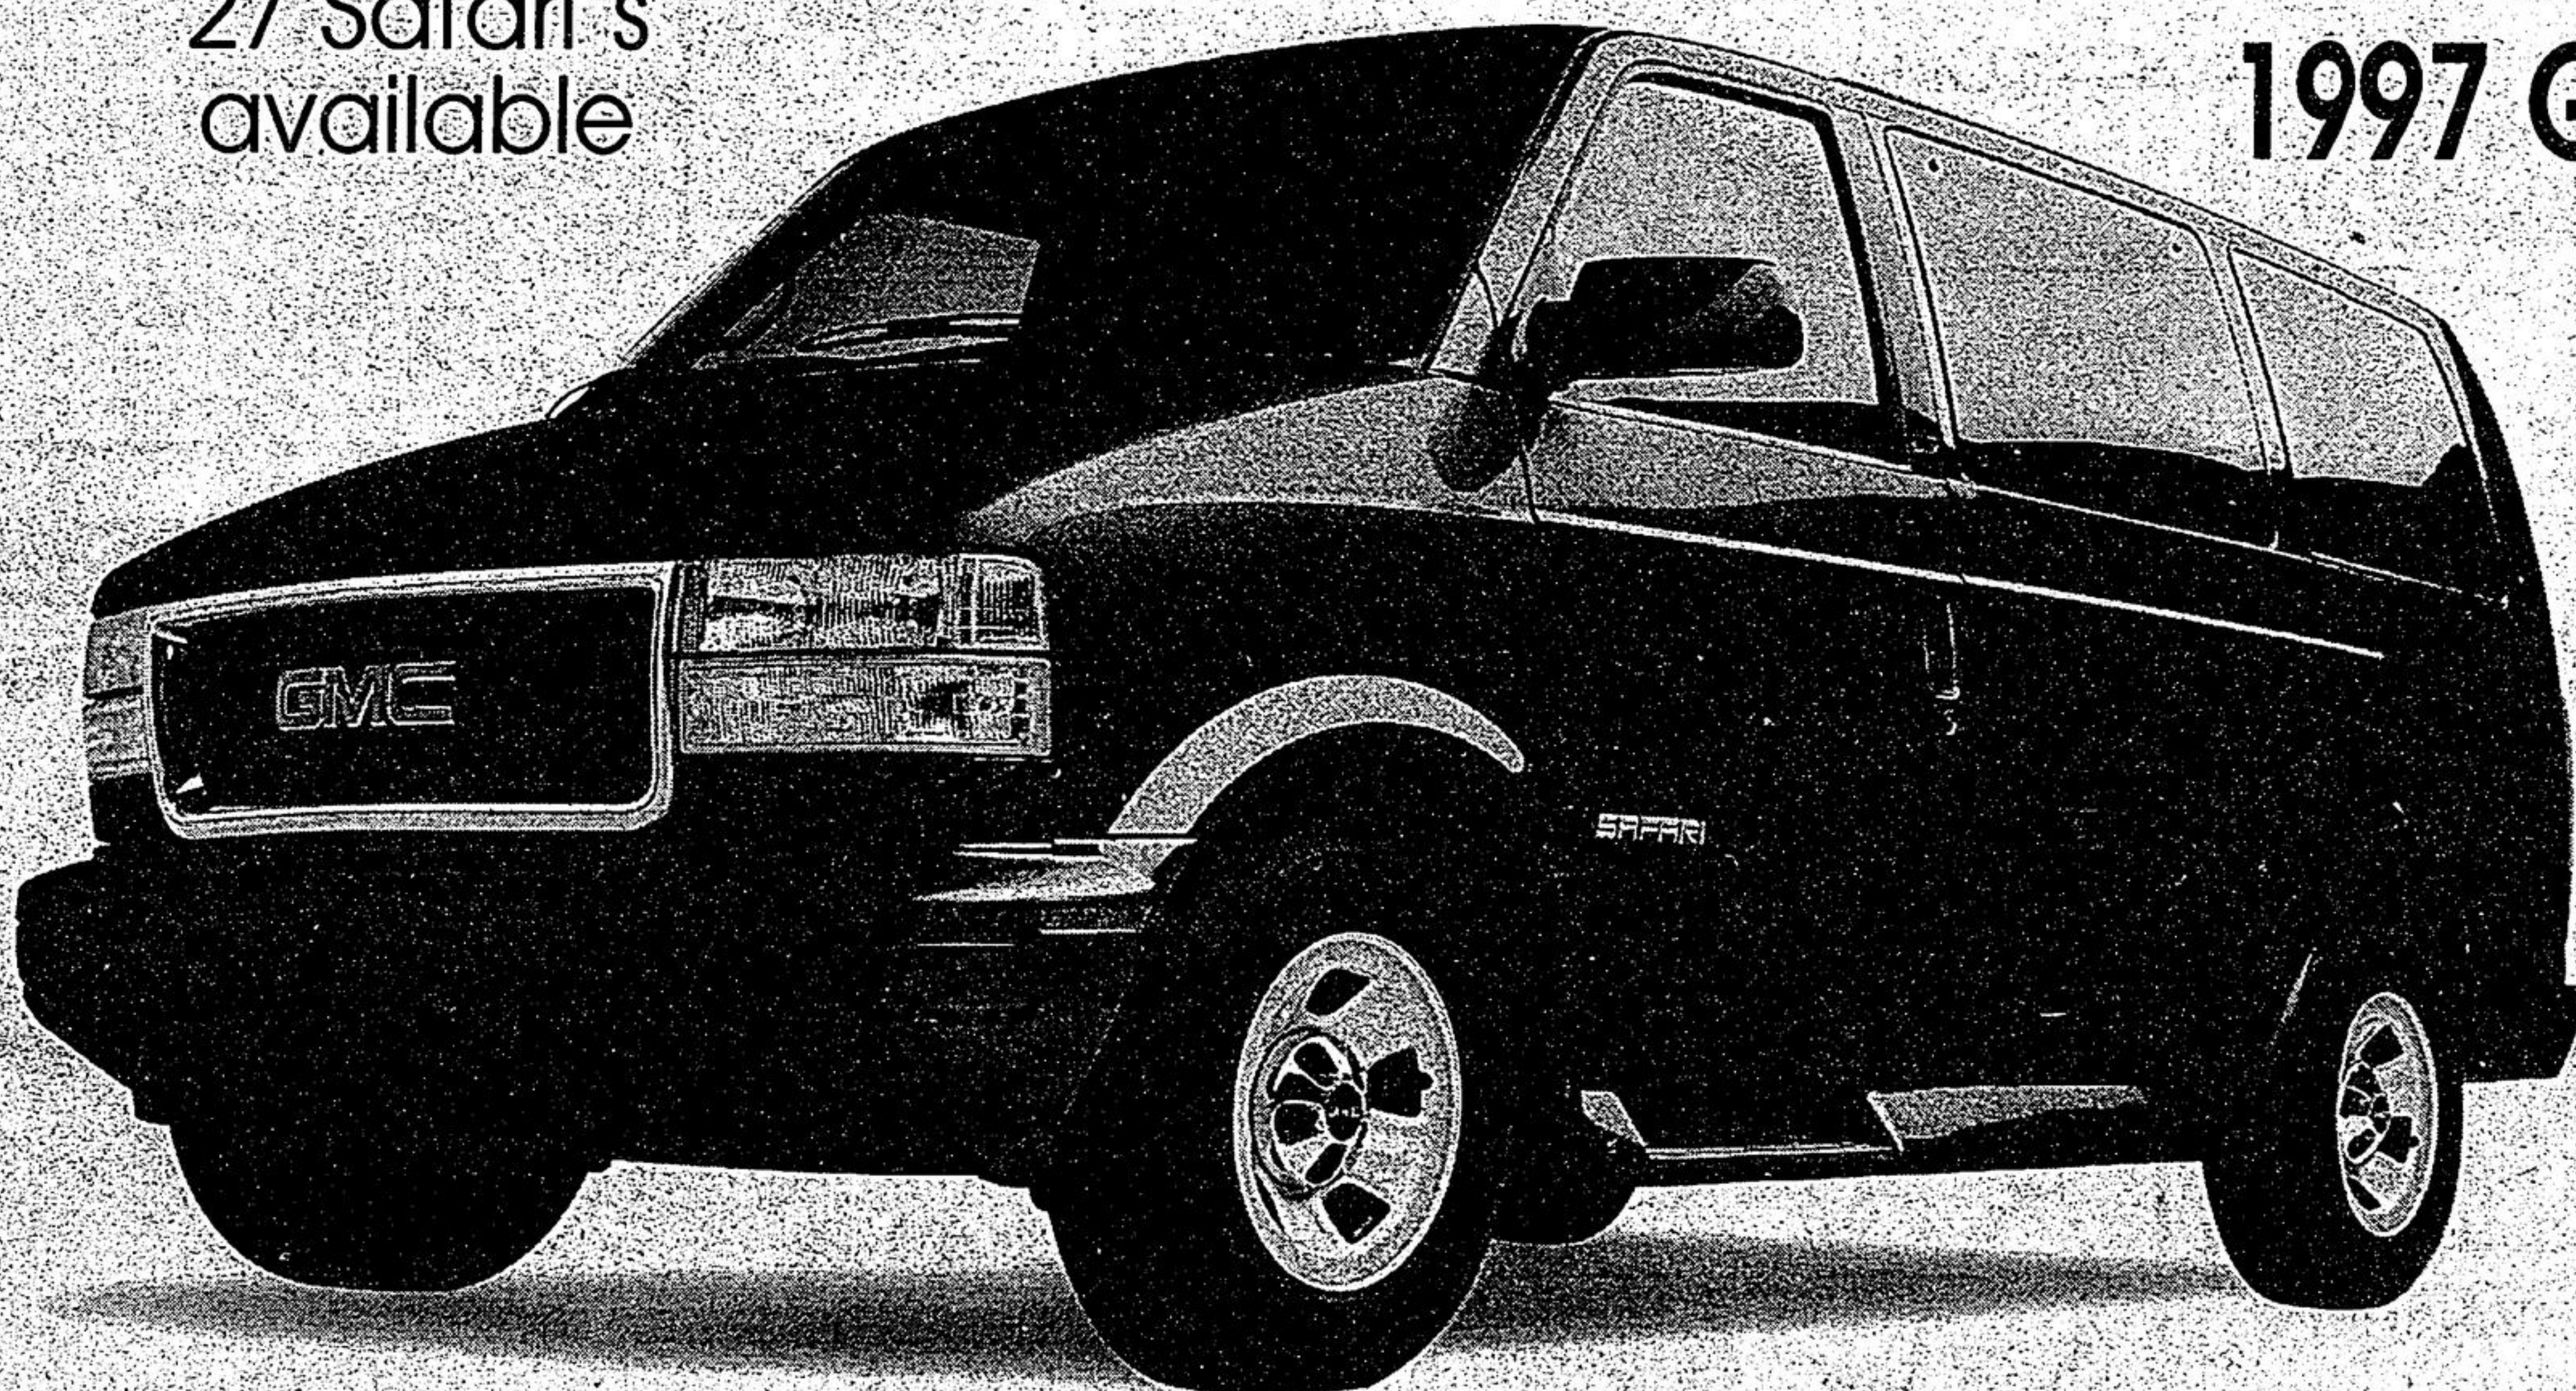

# Coming to a driveway near you soon (maybe yours!)

27 Safari's  
available

Starring  
**1997 GMC SAFARI**

Now available at an unbelievable low price including  
no-charge running boards.

### Featuring

- 190 HP Vortec 4.3  
Litre V6 Engine
- 4 Speed Auto  
Transmission
- Air Conditioning
- 8 Passenger Seating
- Rear Wheel Drive
- 5500 lb Towing  
Capacity
- 4 Wheel ABS
- Dual Air Bags
- Deluxe Chrome Grille
- AM/FM Cassette
- Deep Tinted Glass
- Side Door Beams

**\$20,938<sup>†</sup>**

(excludes freight \$845)

**\$228<sup>\*</sup>**

(36 months/\$2,150 down)

\*36 month lease downpayment \$2150; \$300 security deposit req'd. Annual kilometre limit 20,000; .08\* per excess km. Freight (\$846), lic., admin., taxes are extra. †Plus frt. (\$845), lic., admin., taxes extra.