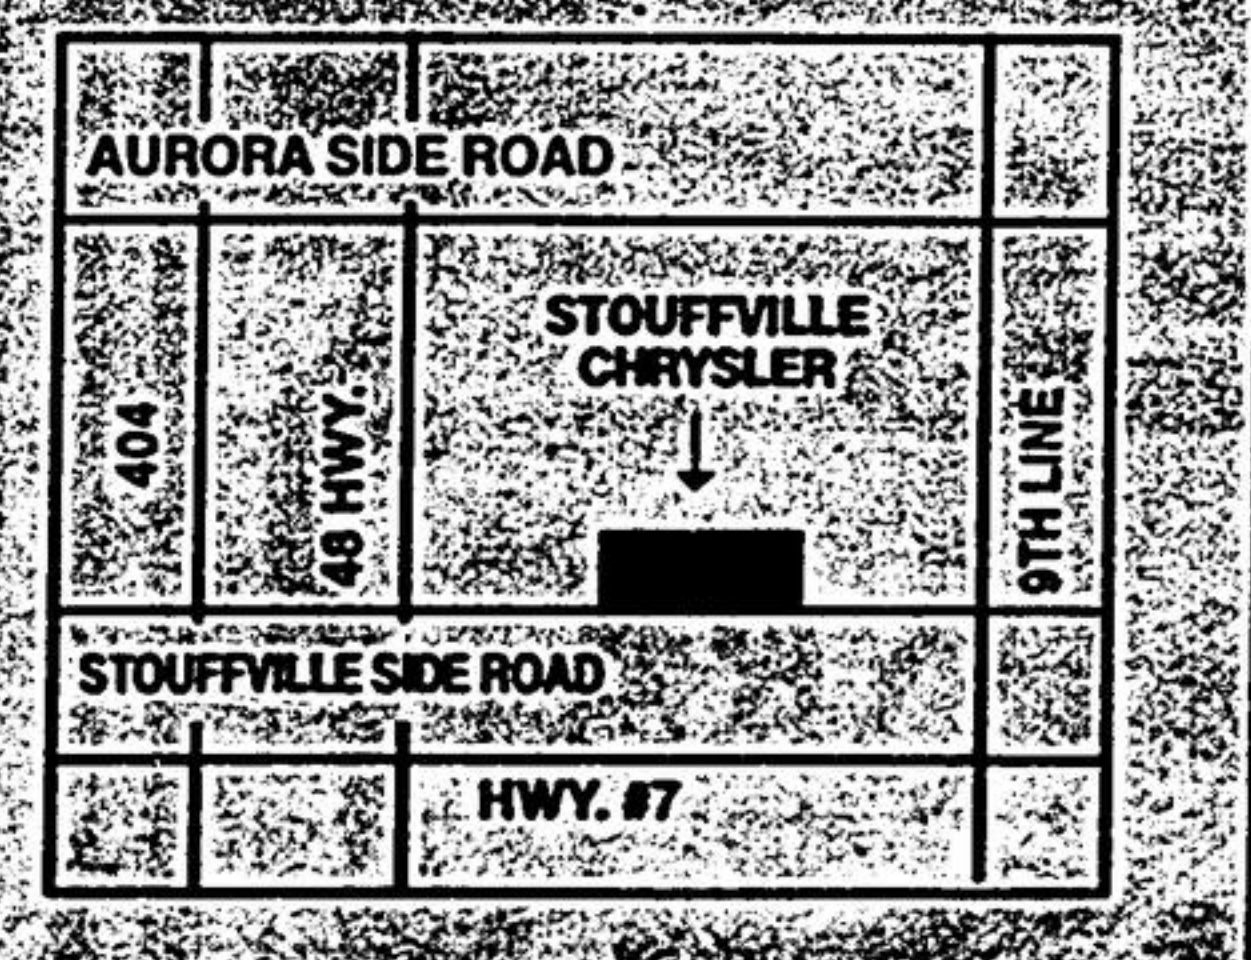

CHRYSLER INC.

SALES HOURS
Mon. to Thurs
9 to 8 p.m.
SERVICE HOURS
7:30 to 5 p.m.
Mon. to Fri.
Fri. and Sat. 9 to 6 p.m.