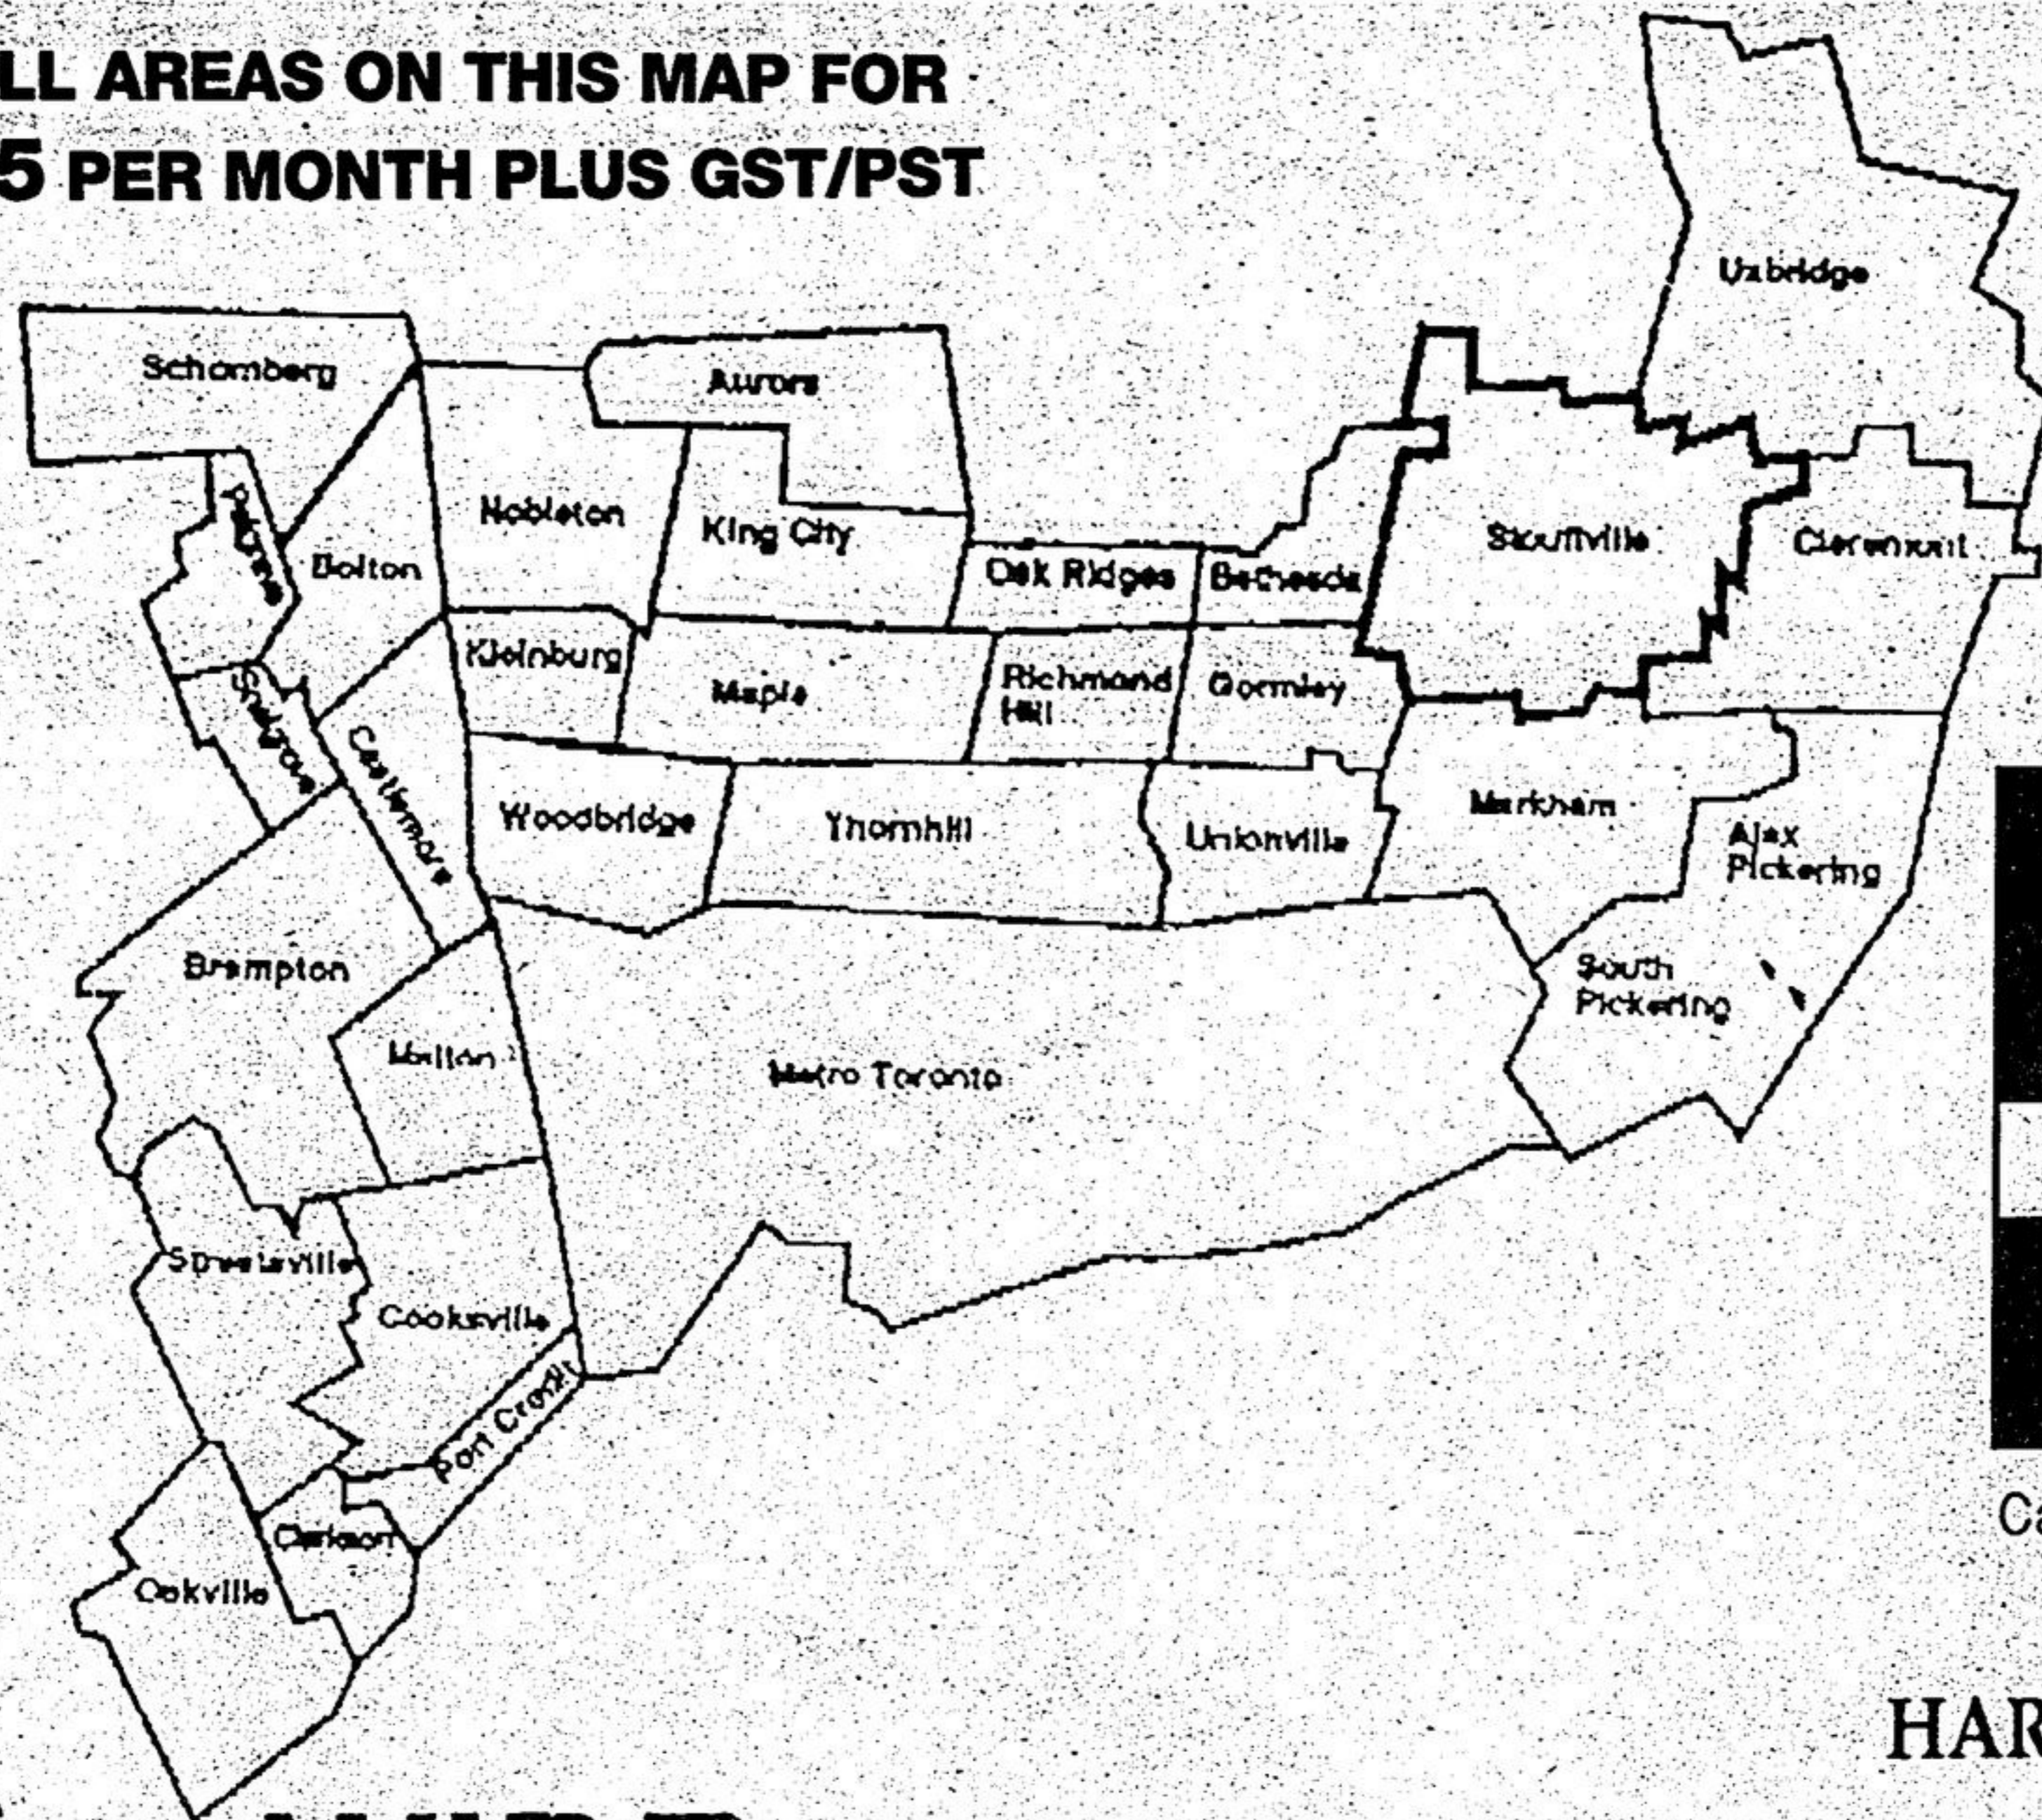

ATTENTION STOUFFVILLE RESIDENTS

TELEPHONE ALL AREAS ON THIS MAP FOR
just \$19.95 PER MONTH PLUS GST/PST

We comply with CRTC and Bell Canada Tariffs

MetroWIDE

RESIDENTIAL/COMMERCIAL SERVICES

Call as often as you want -
Talk as long as you like.
Your bill never goes up!