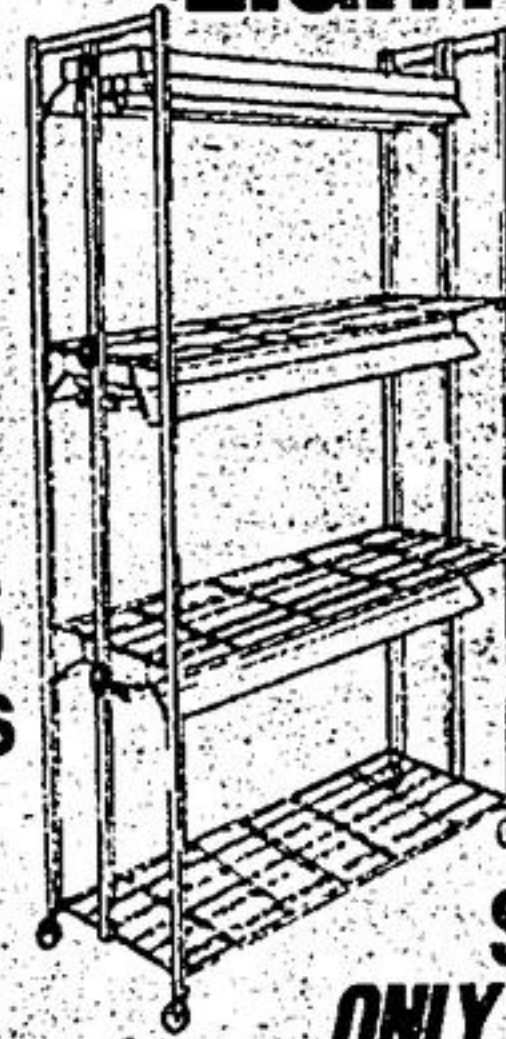

GROWERS LIGHT STAND

GROWS UP TO 864 PLANTS!
High capacity 4 foot unit provides 3 levels of lighting for maximum indoor growing area. Holds up to 12 full-size grower flats. Ideal for seed starting! All metal frame with gleaming white finish.

ONLY $299.00 ea.

GROWER TRAYS

Tray with 32 peat pots, 2 1/2" or tray with 50 peat pots, 1 3/4" or tray with 72 plastic cells, 1 1/2"

YOUR CHOICE $2.97 ea.

GREENHOUSES WITH CLEAR DOMES

With 50 peat pots, 1 3/4" or tray with 72 plastic cells, 1 1/2"

$4.77 ea.