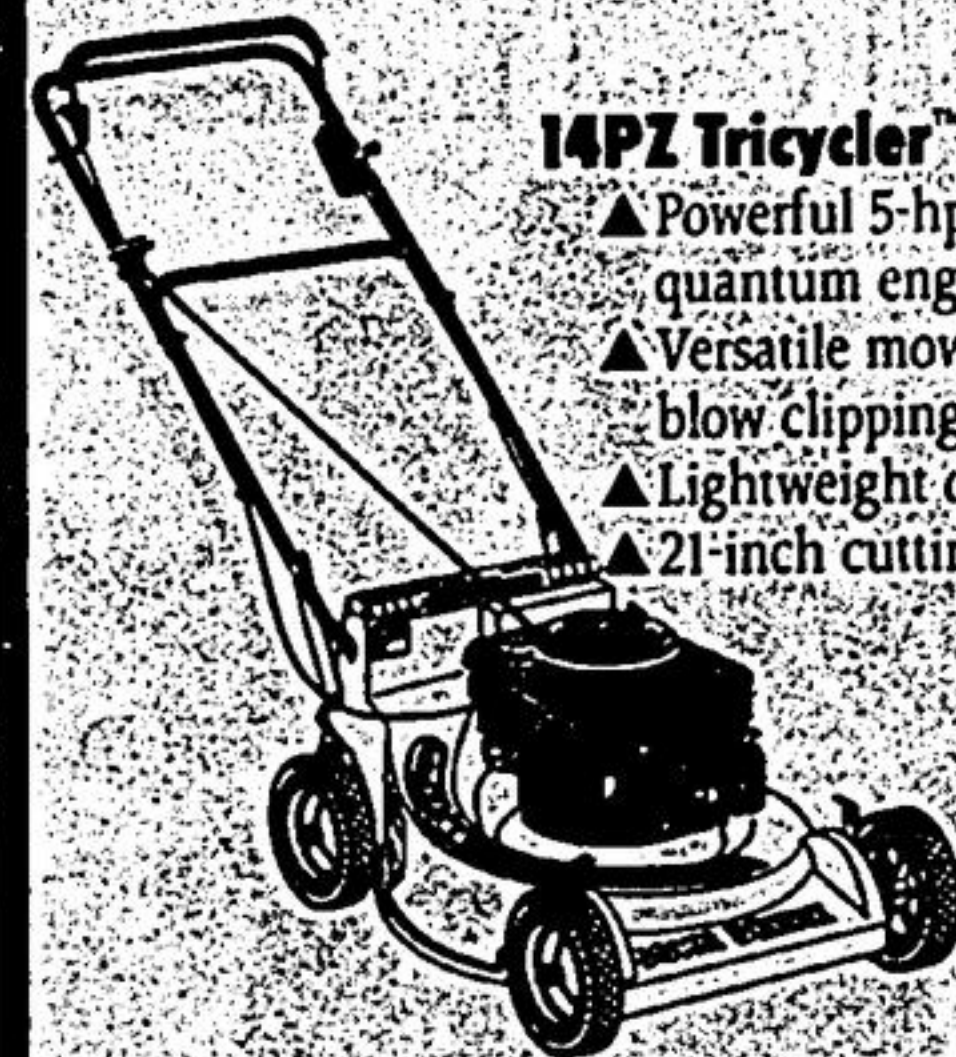

14PZ Walk Behind
Lawn Mower
$465⁰⁰

NOTHING RUNS LIKE A DEERE™

Hutchinson Farm Supply Inc.
Hwy. #48 North
Stouffville, Ontario 905-640-2692

*90 days interest free 2 year warranty

JOHN DEERE