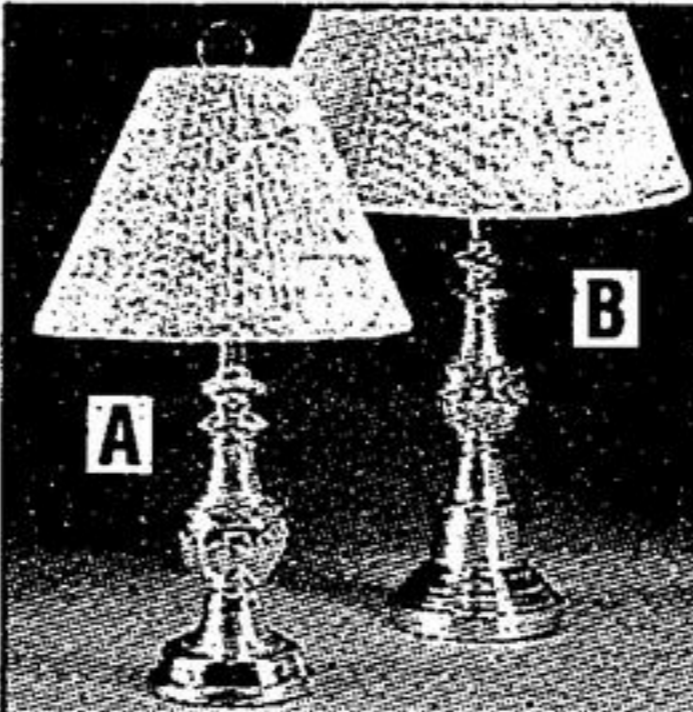

A 21" Accent Lamp **SPECIAL $59.99**

B 28" Table Lamp **SPECIAL $84.99**

C Trilight Floor Lamp **SPECIAL $124.99**