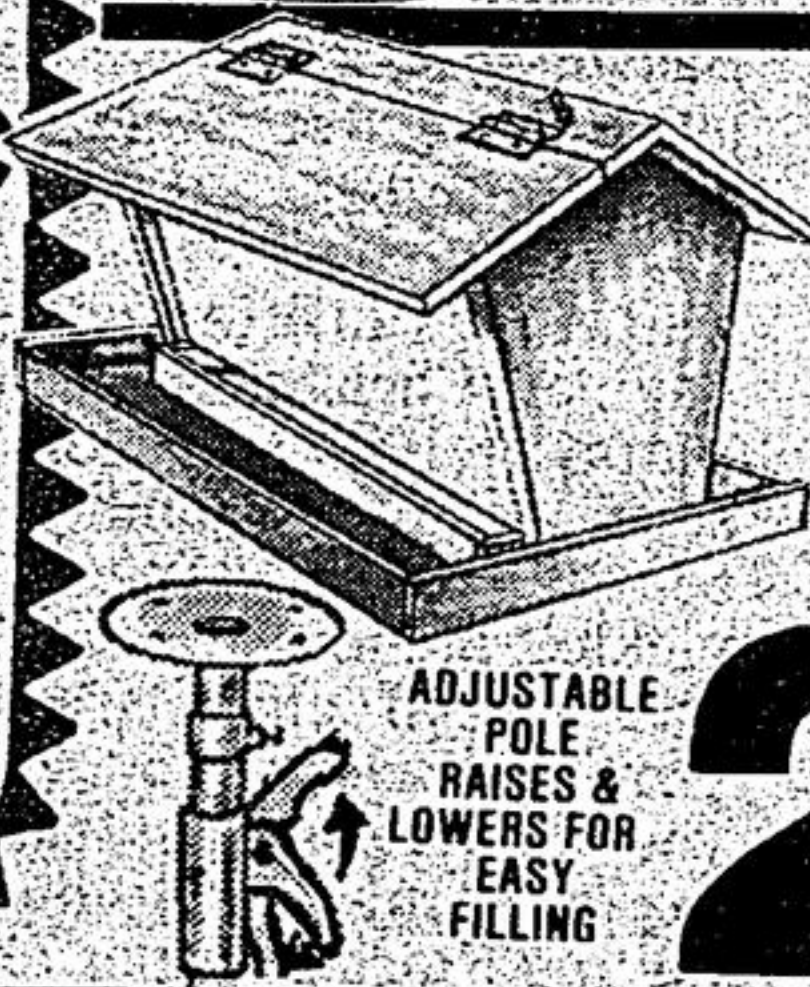

7.00 PER METRE

(No. 5 Flora Satin)

BIRD FEEDER & ADJUSTABLE POLE COMPLETE SET

This attractive Redwood feeder is crafted from genuine California Redwood. Comes complete with an adjustable pole that can be raised or lowered for easy filling and an all metal squirrel baffle. Our Reg. 50.97ea.