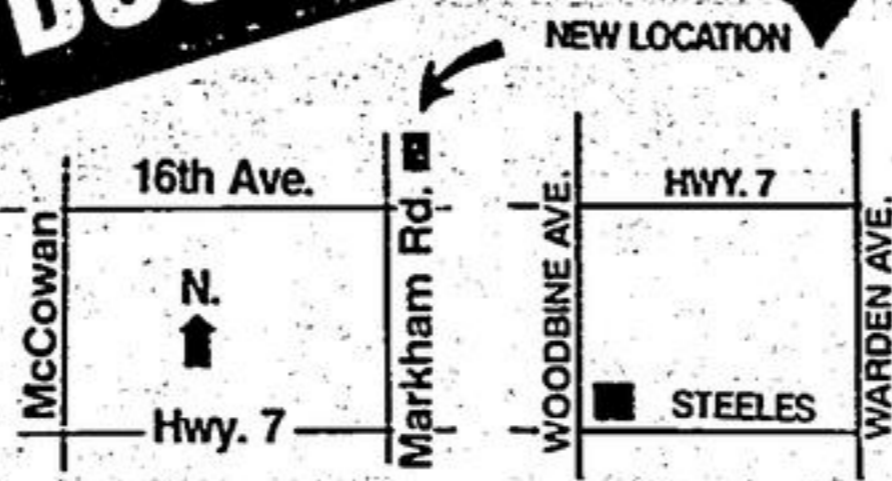

**STORE HOURS**  
Markham Rd.  
Mon-Fri. 8 a.m. - 10 p.m.  
Sat. 7 a.m. - 9 p.m.  
Sun. 9 a.m. - 6 p.m.  
  
Woodbine & Steeles  
Mon-Wed. 8 a.m. - 9 p.m.  
Thur-Fri. 8 a.m. - 10 p.m.  
Sat. 7 a.m. - 9 p.m.  
Sun. 9 a.m. - 6 p.m.